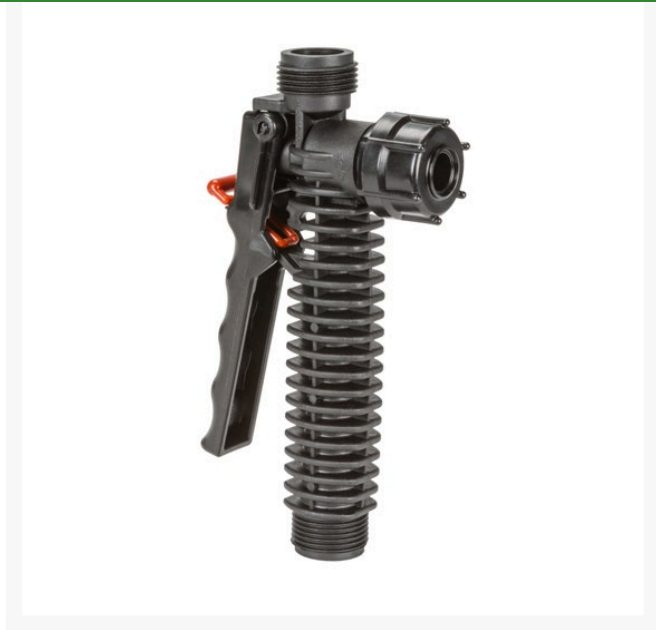

Solo Shut Off Valve

RSL170

Details

Repair kits available here for your heavily-used equipment. Save time and money -- keep them on hand.

(All except one-hand sprayers)

Specifications

Manufacturer

Solo