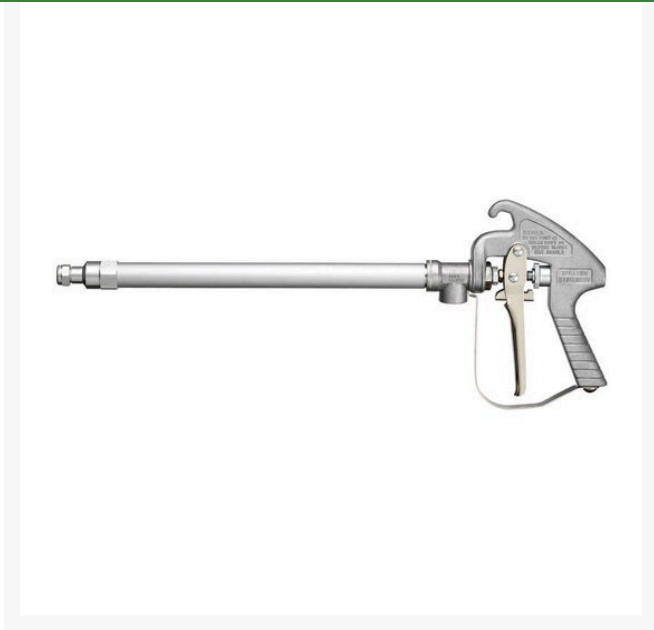

GunJet Spray Gun - 22 Brass 200-800 PSI

RTJAA43H-6

Details

For spot spraying, tree spraying, and livestock spraying at pressures from 30 PSI to 800 PSI. To operate spray gun, handle is rotated 360° from shutoff to maximum flow position. As handle is turned, spray changes from initial cone spray through intermediate cone spray to straight stream. Spray tips are interchangeable orifice discs made of corrosion- and erosionresistant stainless steel.