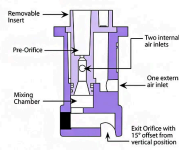

## Details

The Turbo TeeJet Induction flat spray tips feature 110 degree wide angle, air induction, tapered flat spray tip pattern. Based on the removable, patented outlet orifice design of the original Turbo TeeJet nozzle. The orifice design provides large round passages to minimize plugging. Depending on the chemical, the nozzle produces large air-filled drops through a Venturi air aspirator resulting in less drift. Acetal polymer construction for excellent chemical and wear resistance. Compact size to prevent tip damage. Ideal with automatic sprayer controllers. Wide open pressure range 15-100 PSI (1-7 bar). Automatic alignment when used with RTJ25598-\*  
-NYR Quick TeeJet cap and gasket, sold separately.

- 110 degree wide angle, air induction, tapered flat spray tip pattern based on the patented outlet orifice design of the original Turbo TeeJet nozzle.
- Provides excellent drift control and produces less than 2% of driftable fines
- Patented orifice design provides large, round passages to minimize plugging and improved wear life
- Depending on the chemical, produces large air-filled droplets through a Venturi air aspirator resulting in less drift.
- Compact size to prevent tip damage
- Removable pre-orifice.
- Available in nine VisiFlo Polymer (VP) capacities
- Automatic spray alignment with Quick TeeJet cap and gasket 115835A-\*  
- CELR (015-06), or 114502A (08-10). The 115835A exclusive cap allows for straight through assembly, no need to rotate 90 to insert into the cap. Reference page 118 for more caps inform