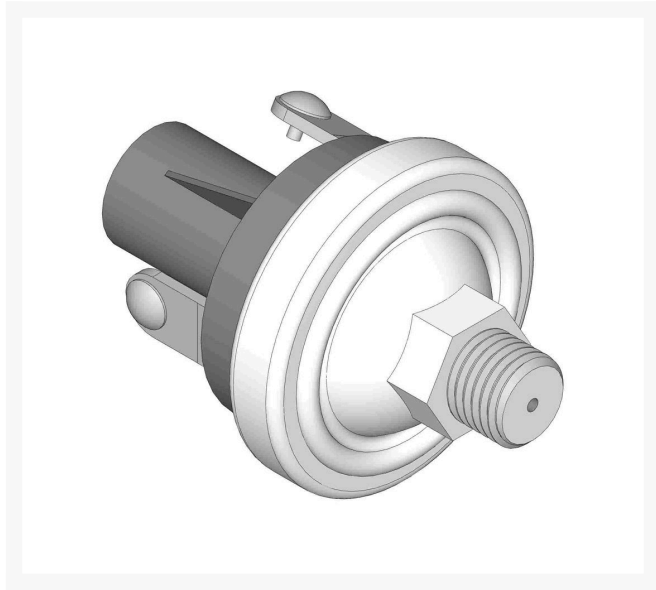

# Oil Switch

R00005659

## Fits Models

R&R Products Versa-Green 2160D

**Baber Turf Equipment Co.**

Unit 6 / 10 Firth Street Auckland, 2113

09 294 6040

<https://baber.rrproducts.com/>