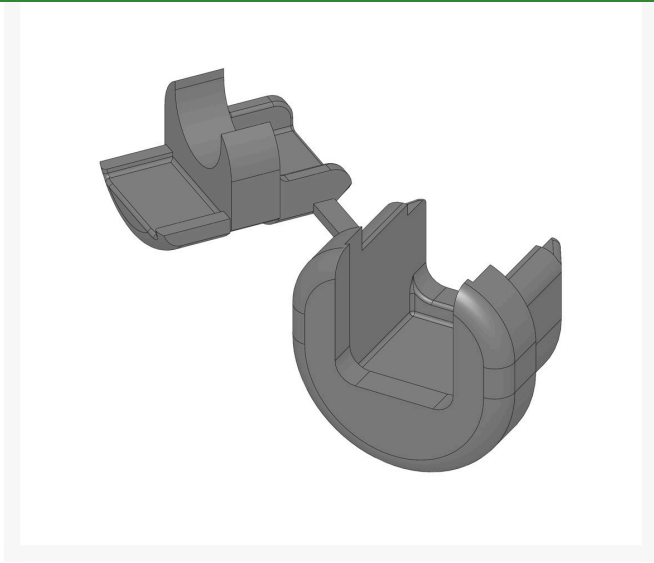

Cord Restraint

R300310

Specifications

Manufacturer

R&R Products