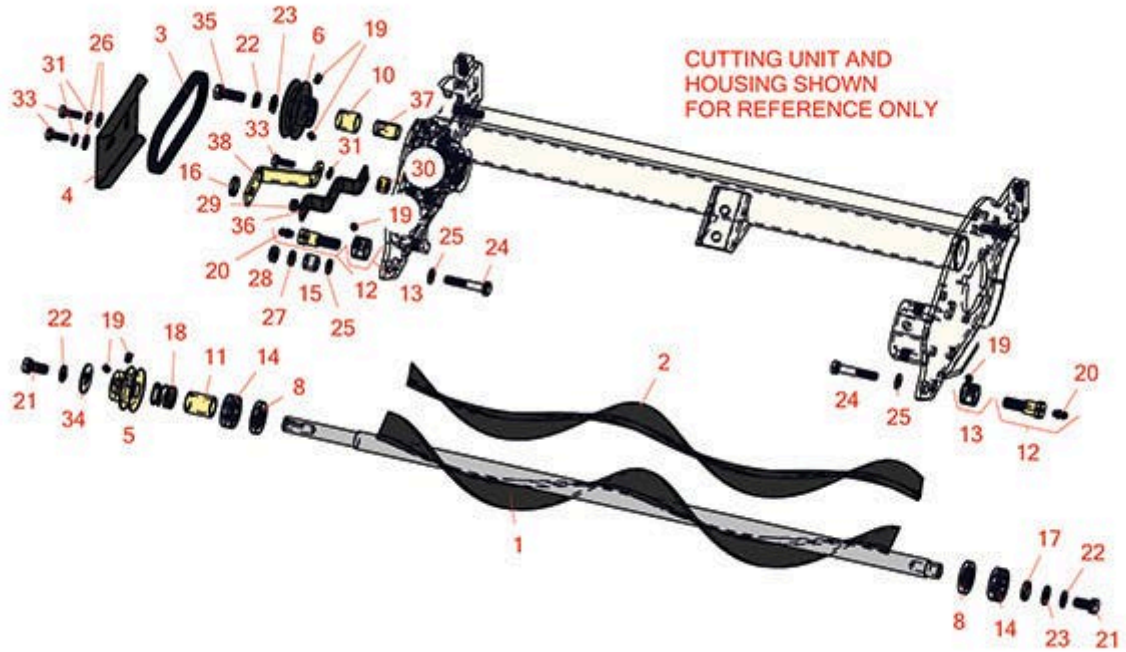

Replaces Jacobsen GP400 Parts

Cutting Unit
Rear Brush

All original equipment manufacturers names and part numbers are used for identification purposes only, and we are in no way implying that our products are original equipment parts. Prices subject to change without notice.

Replaces Jacobsen GP400 Parts

Cutting Unit
Rear Brush

Item No	R&R Part No.	OEM Part No.	Description	Qty Req	Order Quantity
1	R132216	132216, 5002463	Brush - Spiral w/Shaft	1	
2	R500775B	340780	Brush - Spiral Fits R500775	1	
3	R840958	364120, 840958	Belt - Spiral Brush	1	
4	R5001067	5001067	Shield - Belt	1	
5	R340836	340836	Pulley - Spiral Brush Shaft	1	
6	R338758	338758	Pulley - 5/8 Reel Shaft End	1	
8	R338763	338763	Seal	2	
10	R365295	365295	Spacer - .840 Long	1	
11	R365294	365294	Spacer - 1-1/8 Long	1	
12	R1002228	1002228	Bolt - Roller	2	
13	R3008039	3008039	Nut - Eccentric Adjusting	2	
14	R365229	365229	Bearing	2	
15	R3005970	3005970	Spacer	1	
16	R3005971	3005971	Spacer	1	
17	R365293	365293	Spacer - .140 Long	1	
18	R363818	363818	Spring - Fits Sprial Brush	1	
19	R415521	415521, 415522	Screw - Set - 5/16-18 x 3/8	6	
20	R302-5	302-5, 471214, 471223, 471226	Fitting - Grease	2	
21	R400258	400258	Bolt - Hex HD 3/8-16 x 3/4	2	