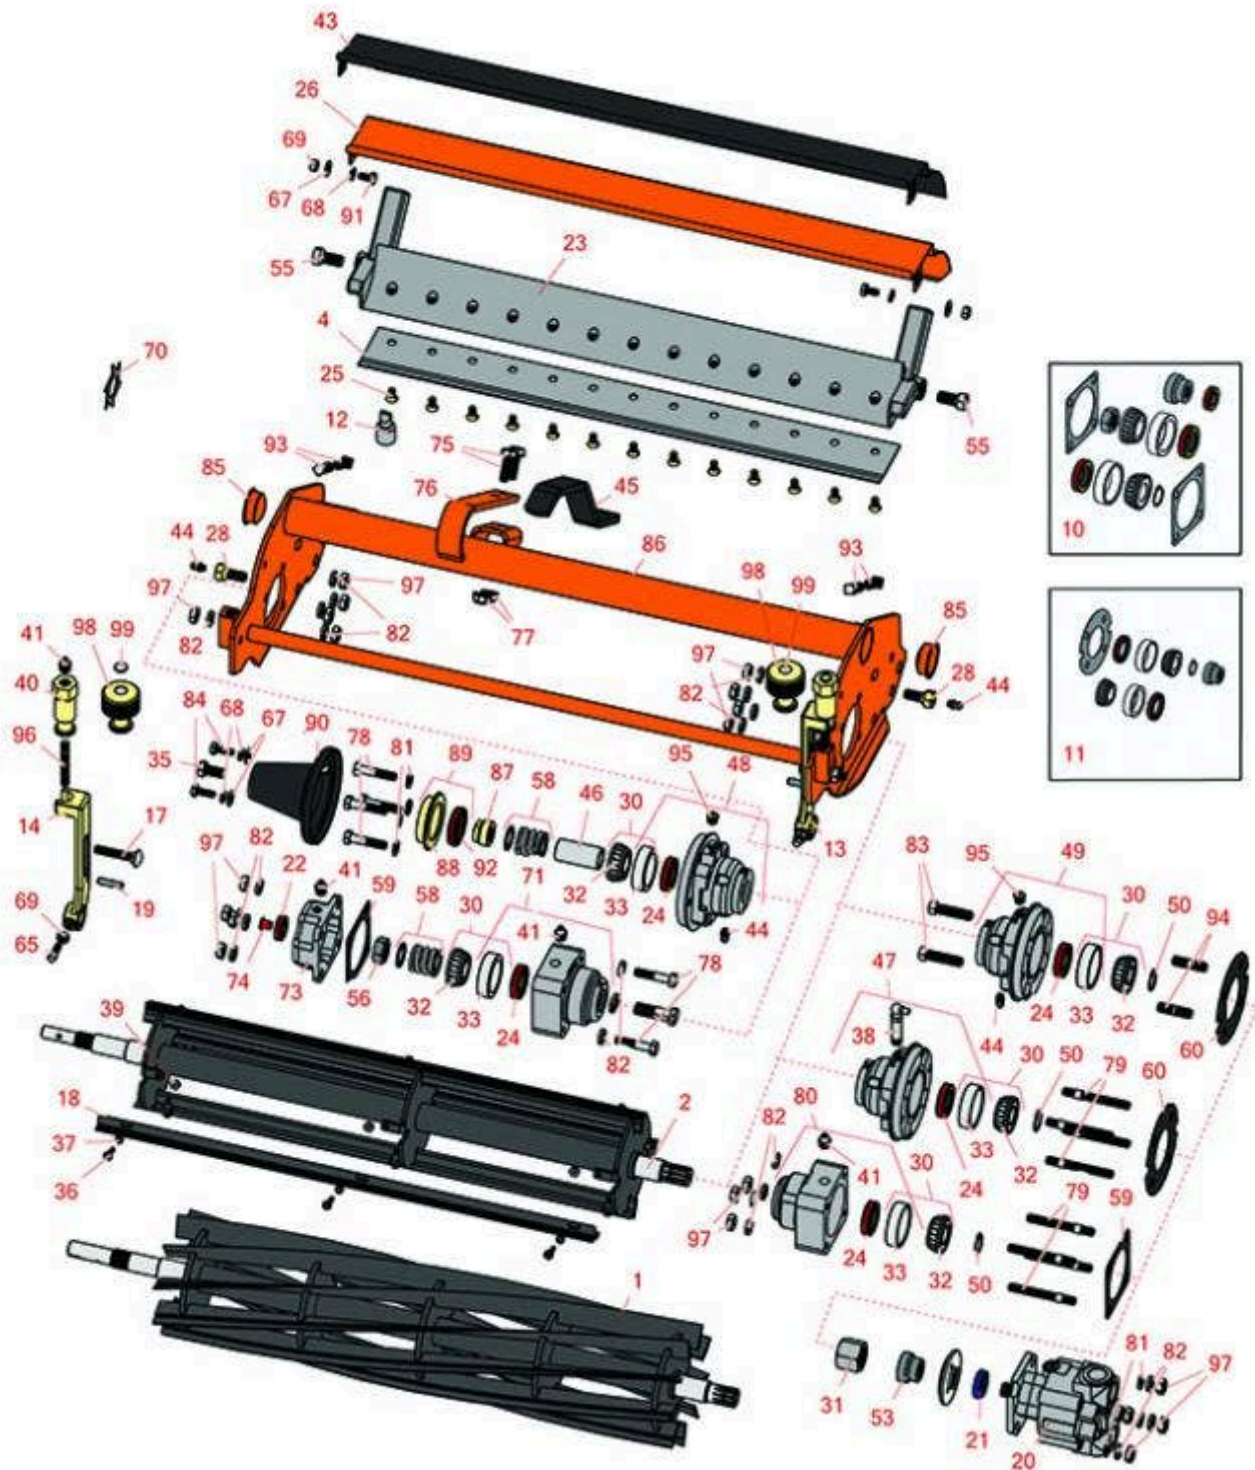

Replaces Jacobsen Greens King IV Plus

Parts

Cutting Unit
Reel & Bedknife

All original equipment manufacturers names and part numbers are used for identification purposes only, and we are in no way implying that our products are original equipment parts. Prices subject to change without notice.

Replaces Jacobsen Greens King IV Plus

Parts

Cutting Unit
Reel & Bedknife

Item No	R&R Part No.	OEM Part No.	Description	Qty Req	Order Quantity
<i>R&R Reels - Replaces Greens King IV (62221) Splined Shaft Reel, 1/2" Shaft End</i>					
1	R503327		Reel - 4 Blade RH/Rear	2	
1	R503330		Reel - 4 Blade LH	1	
1	R506510		Reel - 5 Blade RH/Rear	2	
1	R506515		Reel - 5 Blade LH	1	
1	R506511		Reel - 5 Blade RH Heavy Duty	2	
1	R506516		Reel - 5 Blade LH Heavy Duty	1	
1	R506620		Reel - 6 Blade RH/Rear	2	
1	R506630		Reel - 6 Blade LH	1	
1	R502870	502870	Reel - 9 Blade RH/Rear	2	
1	R503319	5001095, 5003053, 503319	Reel - 7 Blade LH	1	
1	R503320	5001096, 5003054, 5003064, 503320	Reel - 7 Blade RH	1	
1	R502871	502871	Reel - 9 Blade LH	1	
1	R502870H		Reel - 9 Blade Heavy Duty RH/Rear	2	
1	R502871H		Reel - 9 Blade Heavy Duty LH	1	
1	R506633		Reel - 11 Blade RH/Rear	2	
1	R506634		Reel - 11 Blade LH	1	
<i>R&R Reels - Replaces Greens King IV (62228 & UP) Splined & Keyed Shaft, 5/8" Shaft End</i>					
1	R506502		Reel - 5 Blade RH	2	