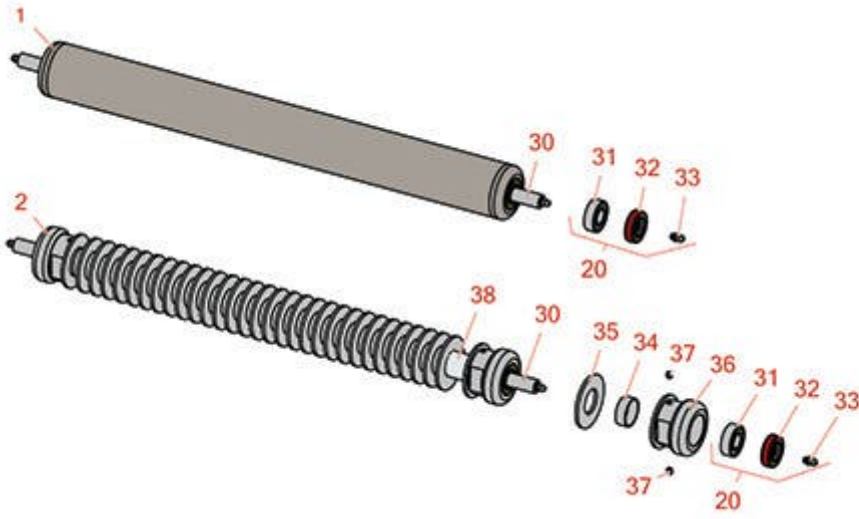

Replaces John Deere 22R Greens Mower

Parts

Cutting Unit
Rollers

All original equipment manufacturers names and part numbers are used for identification purposes only, and we are in no way implying that our products are original equipment parts. Prices subject to change without notice.

Replaces John Deere 22R Greens Mower Parts

Cutting Unit
Rollers

Item No	R&R Part No.	OEM Part No.	Description	Qty Req	Order Quantity
R&R Rollers					
1	R101281		Roller - Smooth Tubular Steel	0	
<i>Tech Note: Constructed with a through shaft and greasable ball bearings.:</i>					
2	RET11502R		Roller - Grooved Repairable Steel	0	
<i>Tech Note: Constructed with a through shaft and greasable ball bearings, this roller can be repaired by unscrewing the ends and replacing the series of washers and spacers.:</i>					
Overhaul Kits					
20	R100130		Overhaul Kit - Roller	0	
<i>Tech Note: Includes 2 ea.: R302-5 Grease Fittings, R303558 Bearings, & R305115 Seals:</i>					
Other Parts Available					
30	R500516	ET15221	Shaft - 2-3/8 Grooved Roller	1	
31	R303558	ET15220	Bearing - Roller	2	
31	RG-43	M93189	Bearing - Roller	2	
32	R305115	ET15219	Seal - Roller	2	
32	RET11033	ET11033	Seal	2	
33	R302-5	JD7797, JD7842, JD7844	Fitting - Grease	2	
34	R150651		Spacer - 2-3/8 Roller	34	
35	R150653		Washer - 2-3/8 Roller	0	
36	R150665		Roller End - 2-3/8 Repairable	2	
37	R150690		Screw - Set 1/4-20 x 1/4	4	
38	R150656		Tube - Threaded RET11502R	1	