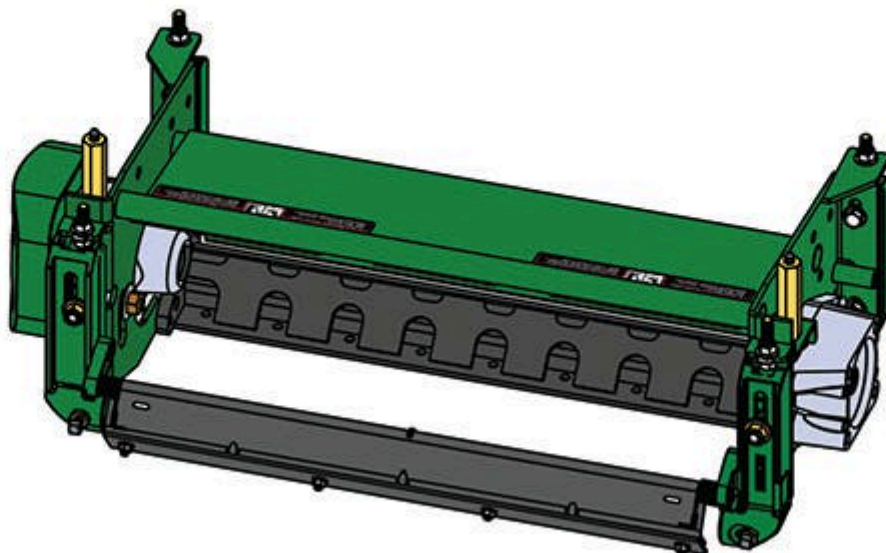

Replaces John Deere 3215 Reel Mower

Parts

Heavy Cutting Unit

Complete Cutting Unit

All original equipment manufacturers names and part numbers are used for identification purposes only, and we are in no way implying that our products are original equipment parts. Prices subject to change without notice.

Replaces John Deere 3215 Reel Mower

Parts

Heavy Cutting Unit

Complete Cutting Unit

Item No	R&R Part No.	OEM Part No.	Description	Qty Req	Order Quantity
---------	--------------	--------------	-------------	---------	----------------

Standard Cutting Unit

1	RBM17667	BM17667	Complete Standard Cutting Unit	0	
---	-----------------	---------	--------------------------------	---	--

Tech Note: R&R Cutting Units Complete with: RAET11159 8 Blade Reel; RET17751 Bedknife - 12mm HOC and RAET11263 Front & Rear Solid Rollers: