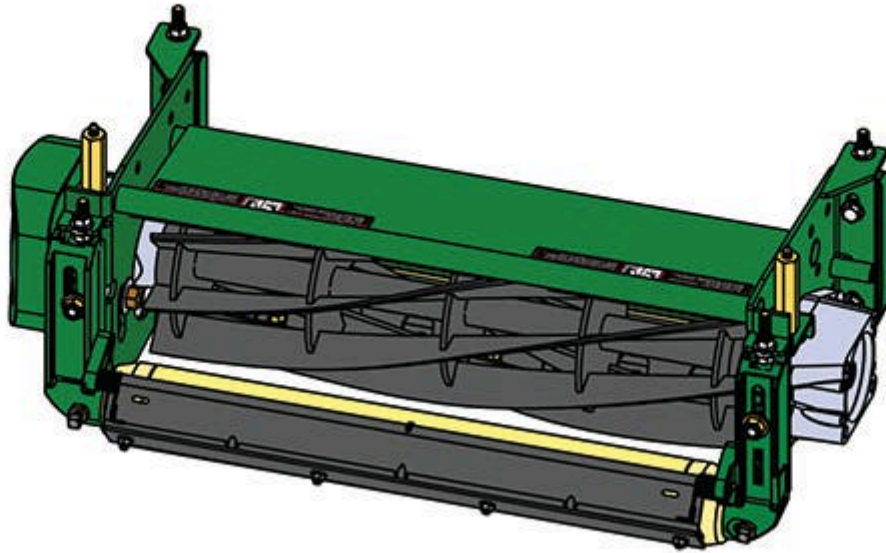

Replaces John Deere 3215 Reel Mower

Parts

Heavy Cutting Unit

Complete Cutting Unit

All original equipment manufacturers names and part numbers are used for identification purposes only, and we are in no way implying that our products are original equipment parts. Prices subject to change without notice.

Replaces John Deere 3215 Reel Mower

Parts

Heavy Cutting Unit

Complete Cutting Unit

Item No	R&R Part No.	OEM Part No.	Description	Qty Req	Order Quantity
---------	--------------	--------------	-------------	---------	----------------