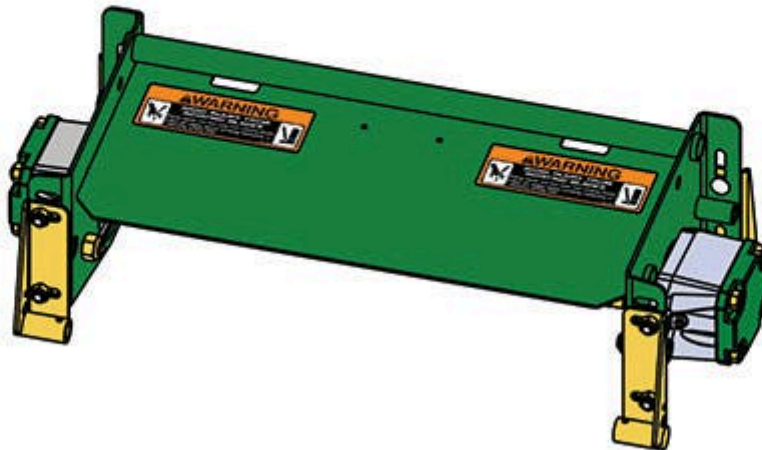

# Replaces John Deere 3215 Reel Mower

## Parts

*Heavy Verti-Cut Unit*

*Complete Verti-Cut Unit*

All original equipment manufacturers names and part numbers are used for identification purposes only, and we are in no way implying that our products are original equipment parts. Prices subject to change without notice.