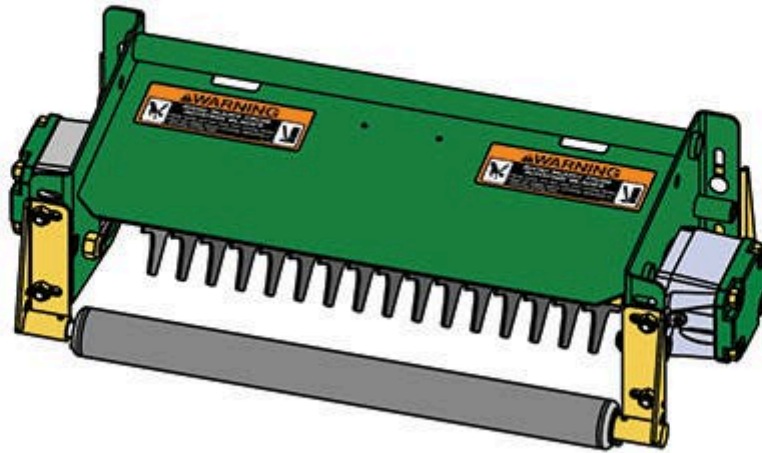

# Replaces John Deere 3215 Reel Mower

## Parts

*Heavy Verti-Cut Unit*

*Complete Verti-Cut Unit*

All original equipment manufacturers names and part numbers are used for identification purposes only, and we are in no way implying that our products are original equipment parts. Prices subject to change without notice.