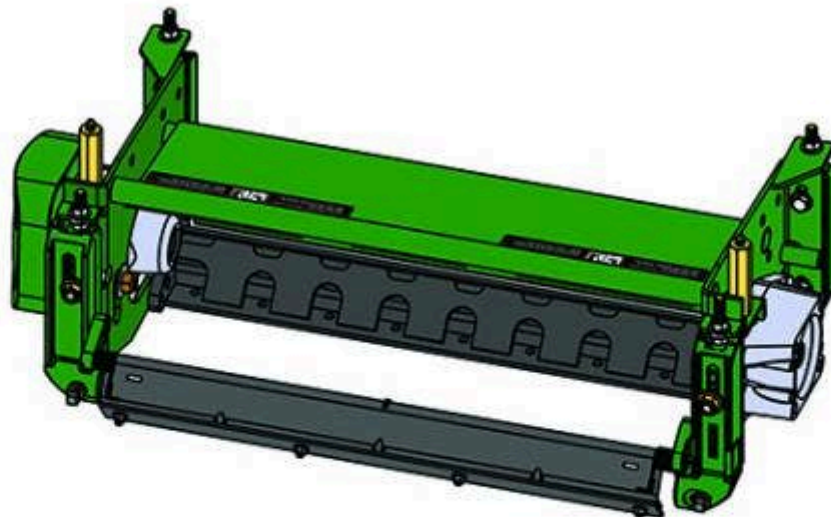

Replaces John Deere 3215A Reel Mower

Parts

Heavy Cutting Unit

Complete Cutting Unit

All original equipment manufacturers names and part numbers are used for identification purposes only, and we are in no way implying that our products are original equipment parts. Prices subject to change without notice.

Replaces John Deere 3215A Reel Mower

Parts

Heavy Cutting Unit

Complete Cutting Unit

Item No	R&R Part No.	OEM Part No.	Description	Qty Req	Order Quantity
---------	--------------	--------------	-------------	---------	----------------