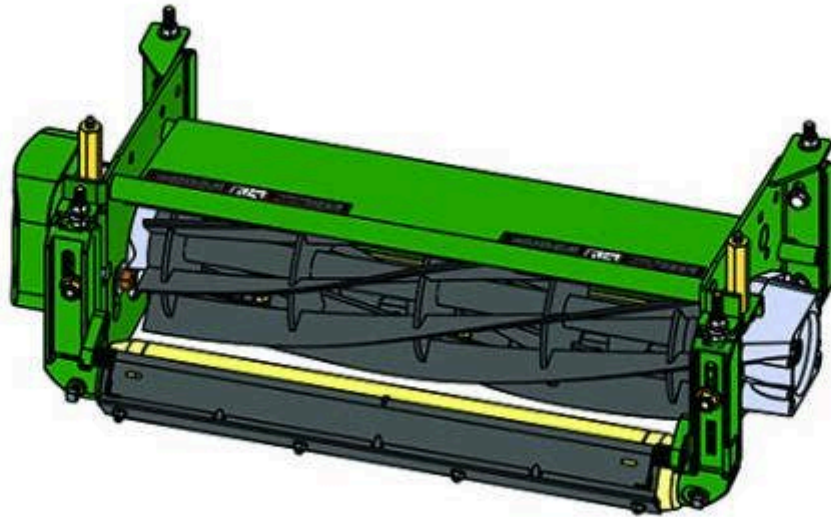

Replaces John Deere 3215A Reel Mower

Parts

Heavy Cutting Unit

Complete Cutting Unit

All original equipment manufacturers names and part numbers are used for identification purposes only, and we are in no way implying that our products are original equipment parts. Prices subject to change without notice.

Replaces John Deere 3215A Reel Mower

Parts

Heavy Cutting Unit

Complete Cutting Unit

Item No	R&R Part No.	OEM Part No.	Description	Qty Req	Order Quantity
---------	--------------	--------------	-------------	---------	----------------