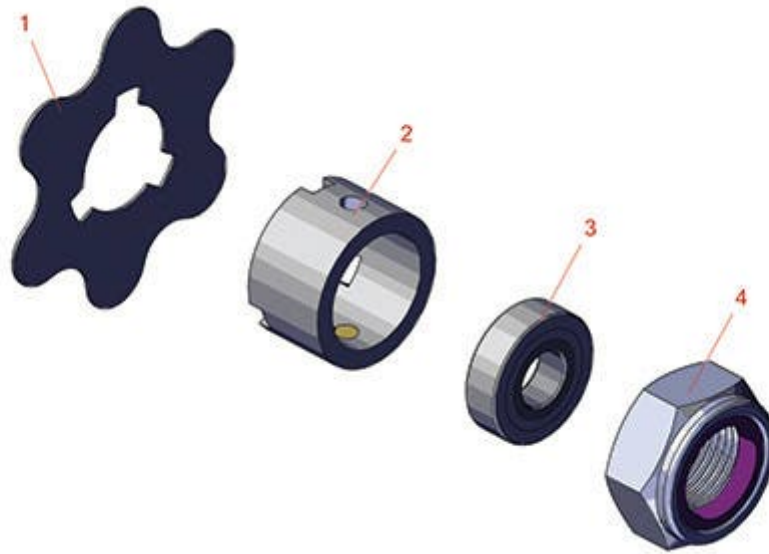

Replaces John Deere 3235B Reel Mower

Parts

*Medium Cutting Unit
Fairway Tender*

All original equipment manufacturers names and part numbers are used for identification purposes only, and we are in no way implying that our products are original equipment parts. Prices subject to change without notice.

Replaces John Deere 3235B Reel Mower

Parts

Medium Cutting Unit

Fairway Tender

Item No	R&R Part No.	OEM Part No.	Description	Qty Req	Order Quantity
1	RMT2624	MT2624	Knife - Greens Conditioner	38	
2	RET14917	ET14917	Spacer	1	
3	RET16026	ET16026	Bearing	4	
4	RN198341	N198341	Nut - Nyloc 7/8-14	1	