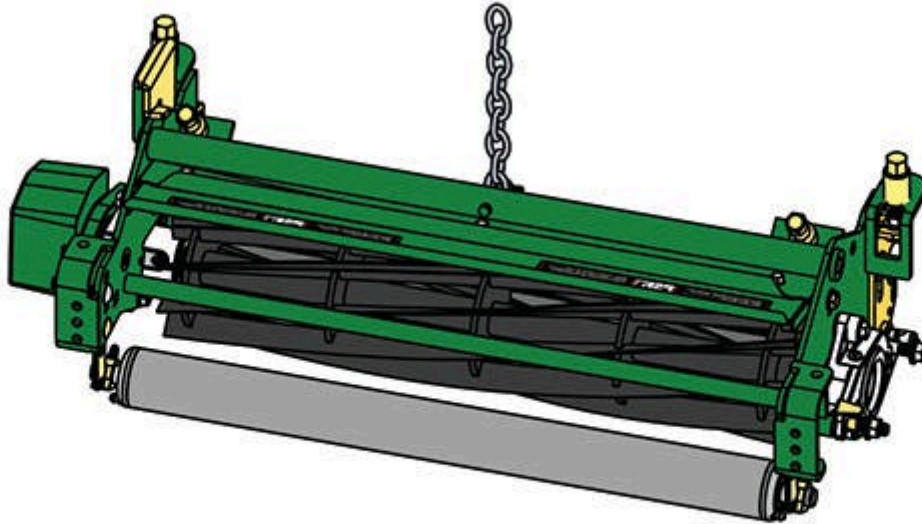

Replaces John Deere 3235B Reel Mower

Parts

Medium Cutting Unit

Complete Cutting Unit

All original equipment manufacturers names and part numbers are used for identification purposes only, and we are in no way implying that our products are original equipment parts. Prices subject to change without notice.

Replaces John Deere 3235B Reel Mower

Parts

Medium Cutting Unit
Complete Cutting Unit

Item No	R&R Part No.	OEM Part No.	Description	Qty Req	Order Quantity
---------	--------------	--------------	-------------	---------	----------------