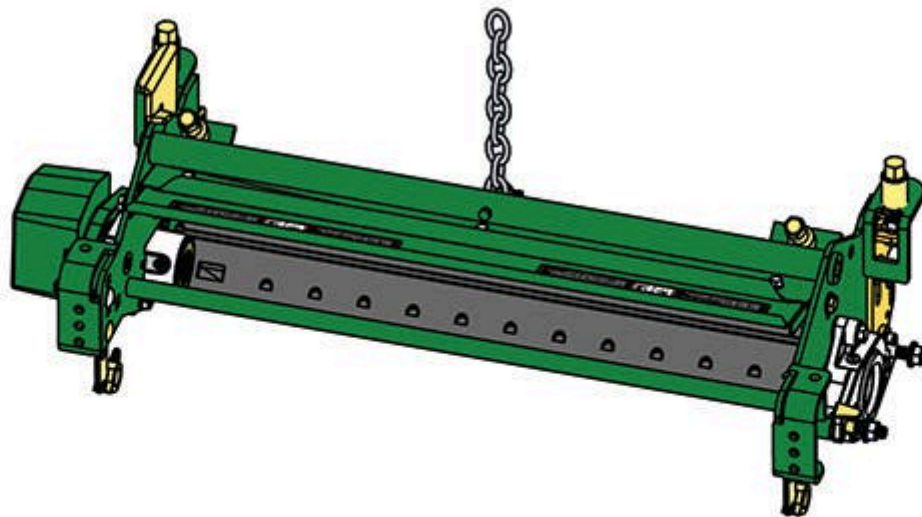

Replaces John Deere 3235B Reel Mower

Parts

Medium Cutting Unit

Complete Cutting Unit

All original equipment manufacturers names and part numbers are used for identification purposes only, and we are in no way implying that our products are original equipment parts. Prices subject to change without notice.

Replaces John Deere 3235B Reel Mower

Parts

Medium Cutting Unit
Complete Cutting Unit

Item No	R&R Part No.	OEM Part No.	Description	Qty Req	Order Quantity
---------	--------------	--------------	-------------	---------	----------------