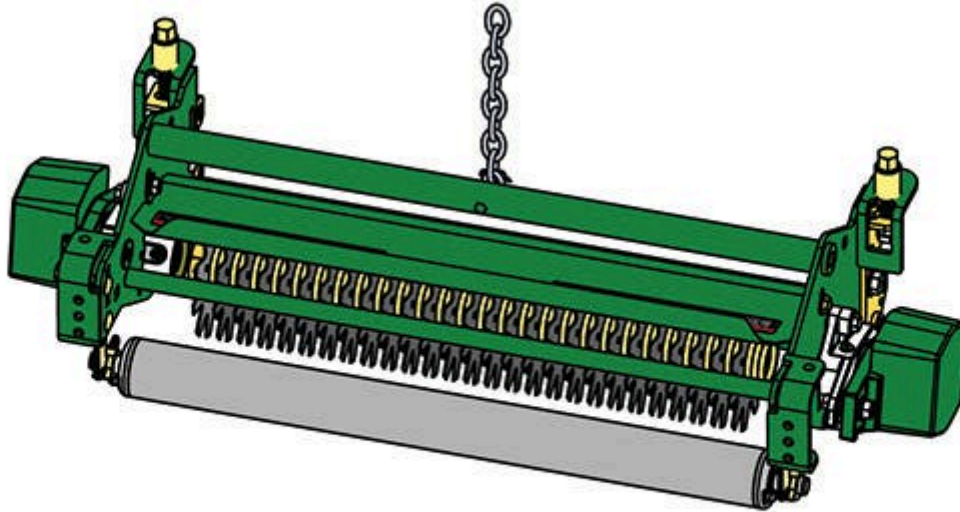

# Replaces John Deere 3235B Reel Mower

## Parts

*Medium Verti-Cut Unit*

*Complete Verti-Cut Unit*

All original equipment manufacturers names and part numbers are used for identification purposes only, and we are in no way implying that our products are original equipment parts. Prices subject to change without notice.