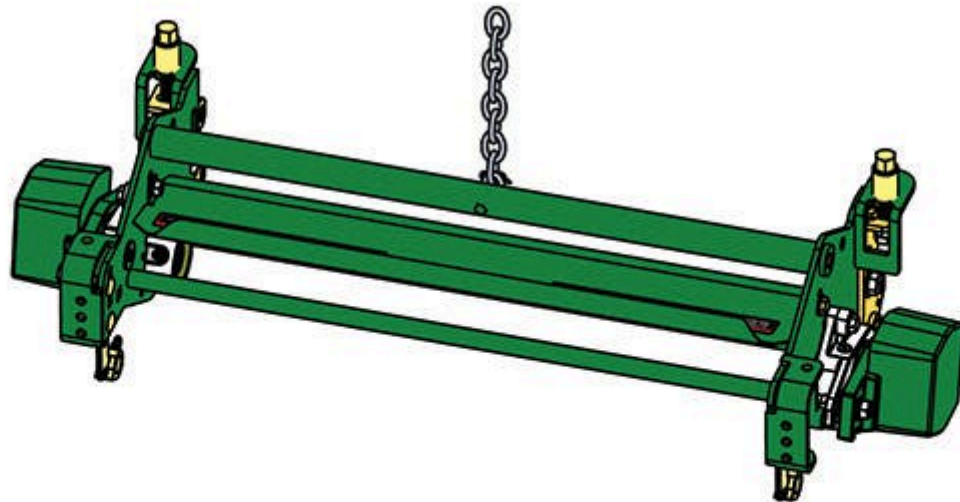

# Replaces John Deere 3235B Reel Mower

## Parts

*Medium Verti-Cut Unit*

*Complete Verti-Cut Unit*

All original equipment manufacturers names and part numbers are used for identification purposes only, and we are in no way implying that our products are original equipment parts. Prices subject to change without notice.