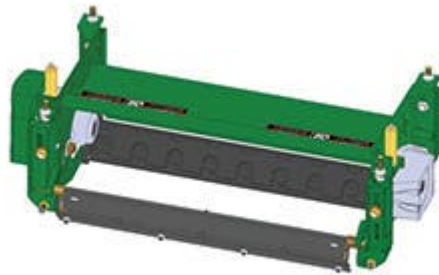

Replaces John Deere 8700 Reel Mower Parts

Cutting Unit - Serial up to 020000
Complete Cutting Unit

All original equipment manufacturers names and part numbers are used for identification purposes only, and we are in no way implying that our products are original equipment parts. Prices subject to change without notice.

Replaces John Deere 8700 Reel Mower Parts

Cutting Unit - Serial up to 020000
Complete Cutting Unit

Item No	R&R Part No.	OEM Part No.	Description	Qty Req	Order Quantity
---------	--------------	--------------	-------------	---------	----------------

Standard Cutting Unit

1	RBM17667	BM17667	Complete Standard Cutting Unit	0	
---	-----------------	---------	--------------------------------	---	--

Tech Note: R&R Cutting Units Complete with: RAET11159 8 Blade Reel; RET17751 Bedknife - 12mm HOC and RAET11263 Front & Rear Solid Rollers: