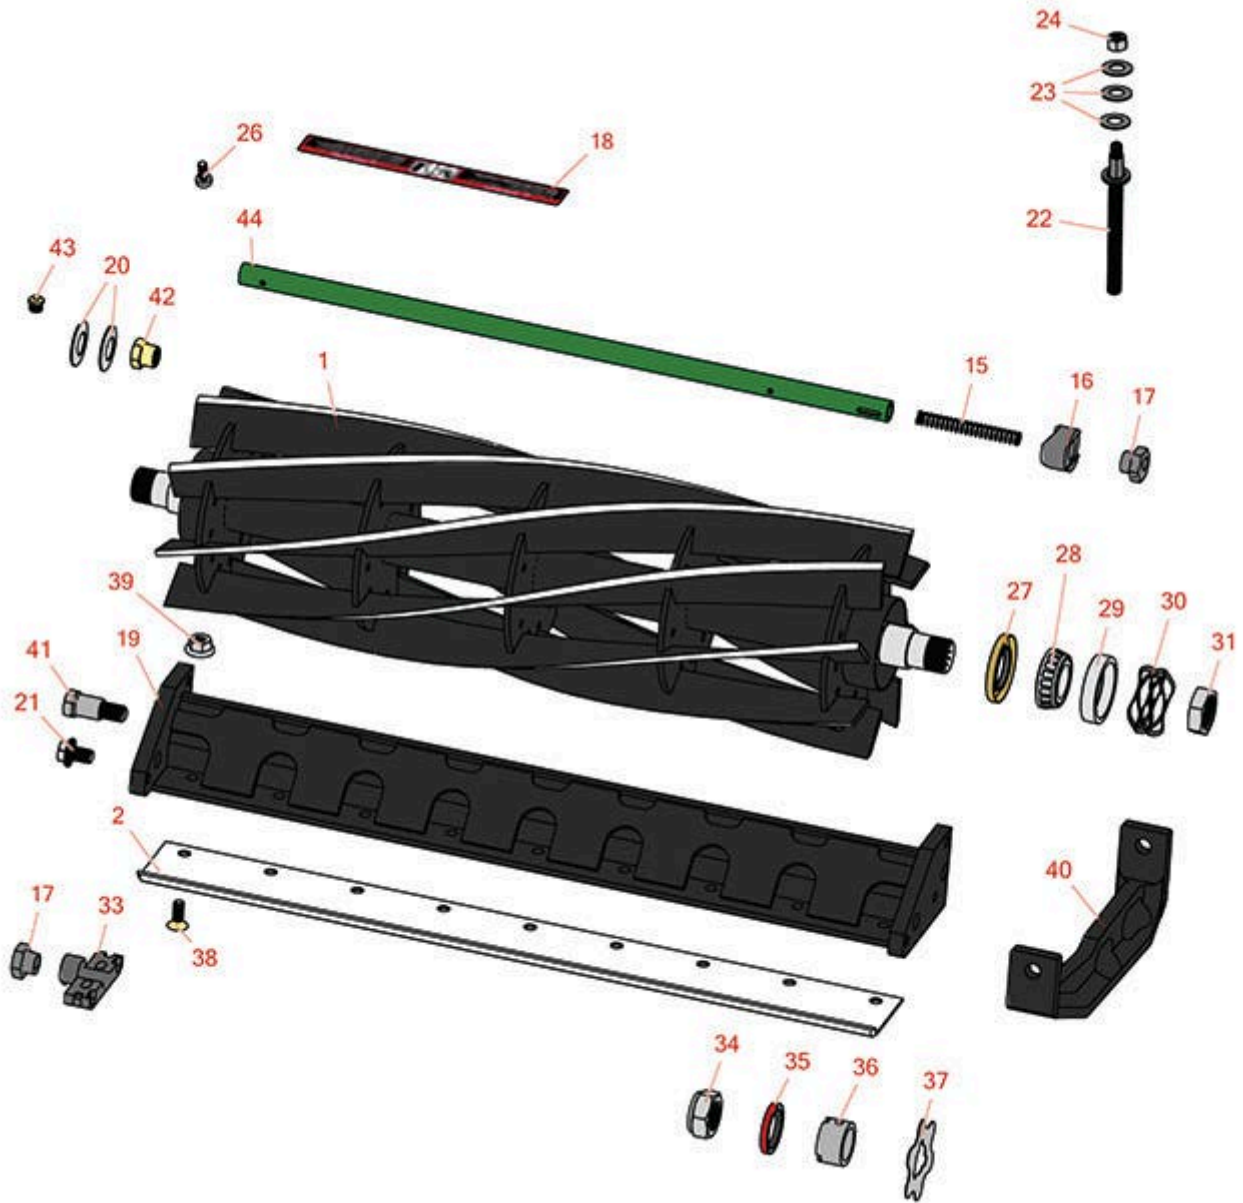

Replaces John Deere 8700A Reel Mower

Parts

Cutting Unit
Reel & Bedknife

All original equipment manufacturers names and part numbers are used for identification purposes only, and we are in no way implying that our products are original equipment parts. Prices subject to change without notice.

Replaces John Deere 8700A Reel Mower

Parts

Cutting Unit
Reel & Bedknife

Item No	R&R Part No.	OEM Part No.	Description	Qty Req	Order Quantity
---------	--------------	--------------	-------------	---------	----------------

R&R Reels, Lifetime Guaranteed

1	RTCA19354	TCA19354	Reel - 10 Blade - Internal Splines	1	
1	RTCA19353	TCA19353	Reel - 8 Blade - Internal Splines	1	
1	RAMT2895	AMT2895	Reel - 5 Blade	1	

R&R Bedknives, Lifetime Guaranteed

Replaces John Deere 8700A Reel Mower

Parts

Cutting Unit
Reel & Bedknife

Item No	R&R Part No.	OEM Part No.	Description	Qty Req	Order Quantity
24	RM148268	M148268	Lock Nut	2	
26	R21M7246	21M7246	Screw	0	
27	RTC25266	TCU25266	Seal	2	
28	R254-94	JD8933, TCU37582	Tapered Bearing Cone	2	
29	R254-72	JD8253	Cup - Bearing	2	
30	R170610	TCU26530	Spring - Compression	1	
31	RTC26215	TCU26215	Nut - Reel	2	
33	RTC28987	TCU28987	Half Clamp - Roller Bkt	2	
34	RN198341	N198341	Nut - Nyloc 7/8-14	2	
35	RMT1115	MT1115	Seal - Reel	2	
36	RET14917	ET14917	Spacer	75	
37	RMT2624	MT2624	Knife - Greens Conditioner	38	
38	R19M7573	19M7573	Screw - Bedknife M8-1.25 x 20	9	
39	R14M7396	14M7396	Locknut - Flanged Nyloc	9	
39	RH135891	H135891	Locknut - 10mm x 1.5 Flanged 10.9	9	
<i>Tech Note: High Strength:</i>					
40	RMT2527	MT2527	Shoe - Skid	2	
41	RMT6338	MT6338	Bolt - Shoulder	2	
42	RET16572	ET16572	Nut - Hex	2	
43	R170714	E14814	Fitting - Pressure Relief	2	
44	RTC26729	TCU26729	Tube	1	