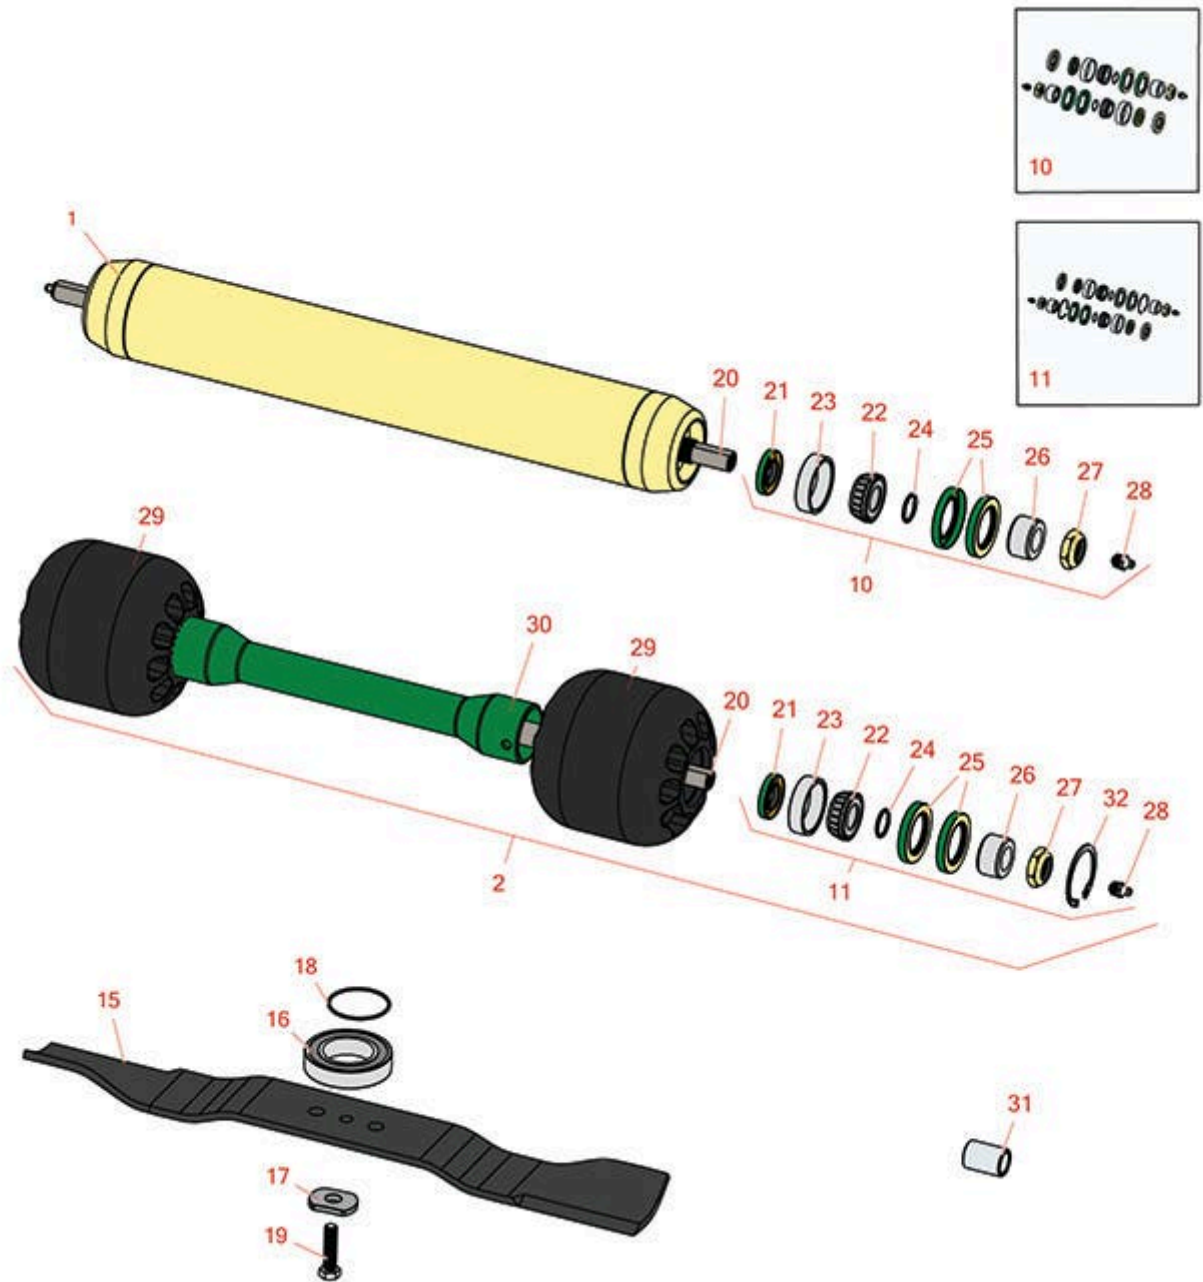

Replaces John Deere 8800 Rotary

Mower Parts

Rotary Cutting Unit - Serial up to -020000

Rotary Cutting Unit

All original equipment manufacturers names and part numbers are used for identification purposes only, and we are in no way implying that our products are original equipment parts. Prices subject to change without notice.

Replaces John Deere 8800 Rotary Mower Parts

Rotary Cutting Unit - Serial up to -020000
Rotary Cutting Unit

Item No	R&R Part No.	OEM Part No.	Description	Qty Req	Order Quantity
---------	--------------	--------------	-------------	---------	----------------

Other Parts Available

15	R500585	GC00175	Mower Blade - 20.75 in Low Lift w/Hard Facing	1	
16	RJD8532	JD8532	Ball Bearing	1	
17	RM111784	M111784	Washer	1	
18	RH142234	H142234	O - Ring	1	
19	R323-8	19H2633	Bolt - Hex HD 3/8-16 x 1-1/2 GR8	1	
20	RTC20818	TCU20818	Shaft - Roller	1	
21	RET15756	ET15756, MT1739, MT739	Seal	2	
22	R254-78	JD8188	Tapered Bearing Cone	2	
23	R254-79	JD8226	Cup - Bearing	2	
<i>Tech Note: Use R254-79M installation mandrel to properly install race.:</i>					
24	R237-54	U46731, U6731	O-Ring - Small	2	

Replaces John Deere 8800 Rotary Mower Parts

Rotary Cutting Unit - Serial up to -020000
Rotary Cutting Unit

Item No	R&R Part No.	OEM Part No.	Description	Qty Req	Order Quantity
25	RET15755	ET15755	Seal - Oil	4	
26	RET15726	ET15726, RET15726	Sleeve - Wear Hardened	2	
27	R3296-15	N101345	Locknut - 3/4-16 Nylon Jam	2	
28	R471219	471219, JD7759, JD7798	Zerk - Grease	2	
29	RTC38614	TCU38614	Roller - Front Gauge	2	
29	RTC25955	TCU25955	Roller - Front Gauge	2	
30	RTCA26181	TCA19375, TCA26181	Spacer - Axle	1	
31	RTC27014	TCU27014	Bushing	4	
32	R40M1863	40M1863	Ring - Snap	2	