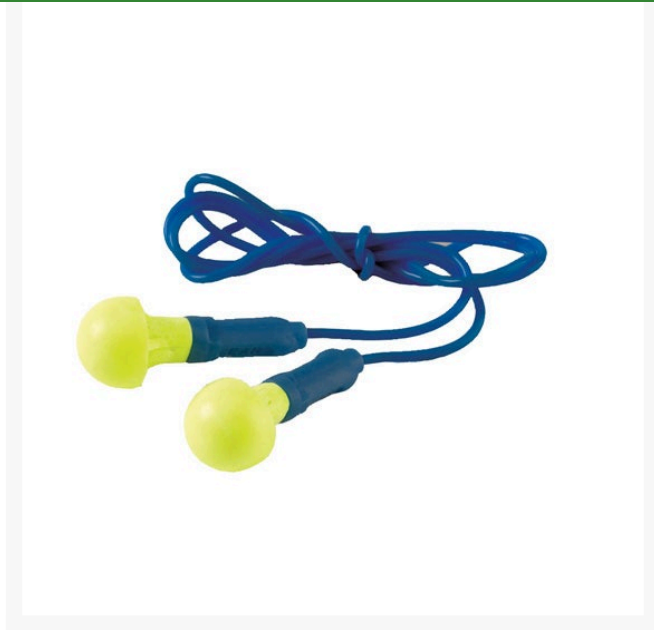

3M E-A-R Push-Ins Corded Earplugs 100

Pr/Box
R3M318-1001

Details

No roll down with ball earplug design. Available in corded and uncorded foam providing all-day hearing comfort, convenience and protection. Blue stem makes insertion and removal easy and helps keep the tips clean when the wearer's hands are dirty. NRR 28dB.

- Ball design means no roll-down
- Blue stem keeps tips clean
- Corded. 100 pr/box
- NRR 28 dB

Specifications

| | |
|------------------|-----|
| Manufacturer | 3M |
| Package Quantity | 100 |

Baber Turf Equipment Co.