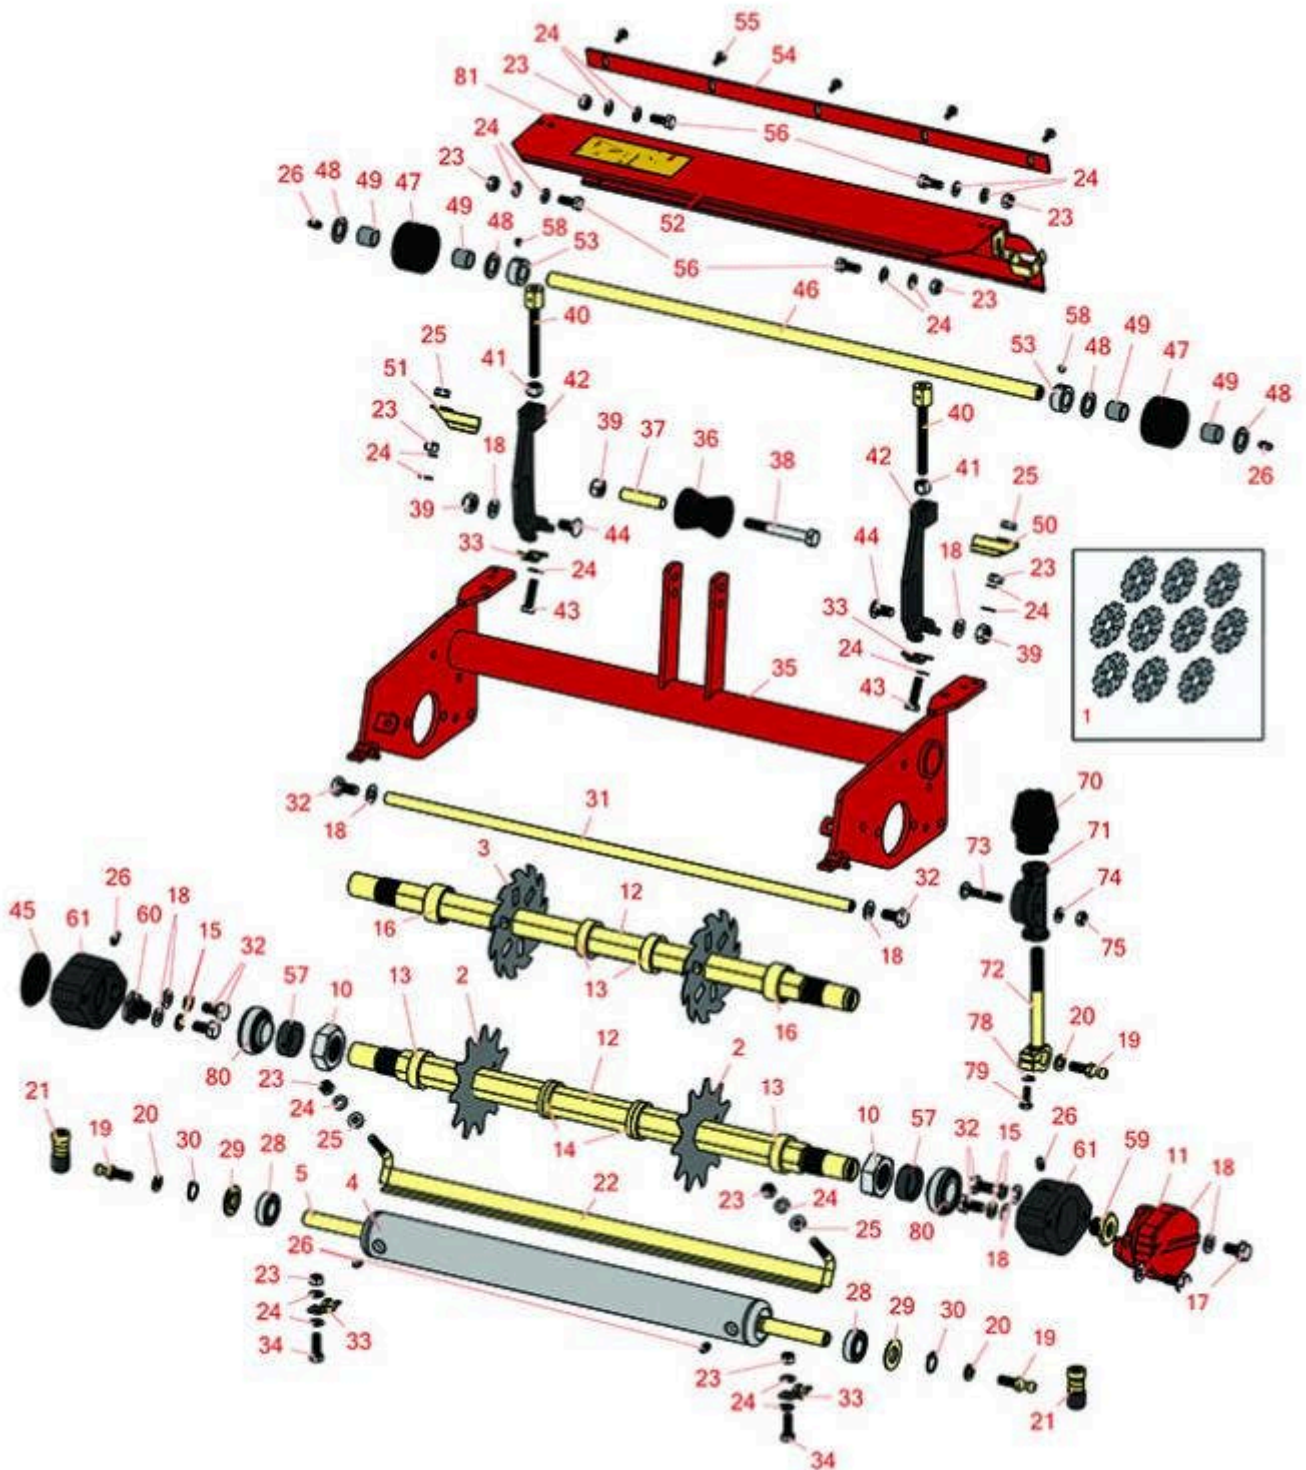

Replaces Toro Greensmaster 3000 Parts

Dethatcher Unit - Models 04493 & 04496

Dethatching Reel & Frame

All original equipment manufacturers names and part numbers are used for identification purposes only, and we are in no way implying that our products are original equipment parts. Prices subject to change without notice.

Replaces Toro Greensmaster 3000 Parts

Dethatcher Unit - Models 04493 & 04496

Dethatching Reel & Frame

Item No	R&R Part No.	OEM Part No.	Description	Qty Req	Order Quantity
---------	--------------	--------------	-------------	---------	----------------

Overhaul Kits

1	R106-6392	106-6392	Verti-Cut Blade Kit - 2mm Carbide Tipped	0	
---	------------------	----------	--	---	--

Tech Note: Includes Carbide Tipped Blades to rebuild 3 dethatching reels: 108 ea: R150209C Vertical Mower Blade:

Verti-Cut Blades

2	R17-1590	17-1590	Verti-Cut Blade	36	
3	R150109C	106-5422	Verti-Cut Blade - Carbide Tipped 1.2mm	36	
3	R150209C	106-6355	Verti-Cut Blade - Carbide Tipped 2mm	36	

Rollers

4	R95-5943	95-5943	Roller - Front 2	1	
5	R95-5946	95-5946	Shaft - 2 Front Roller	1	