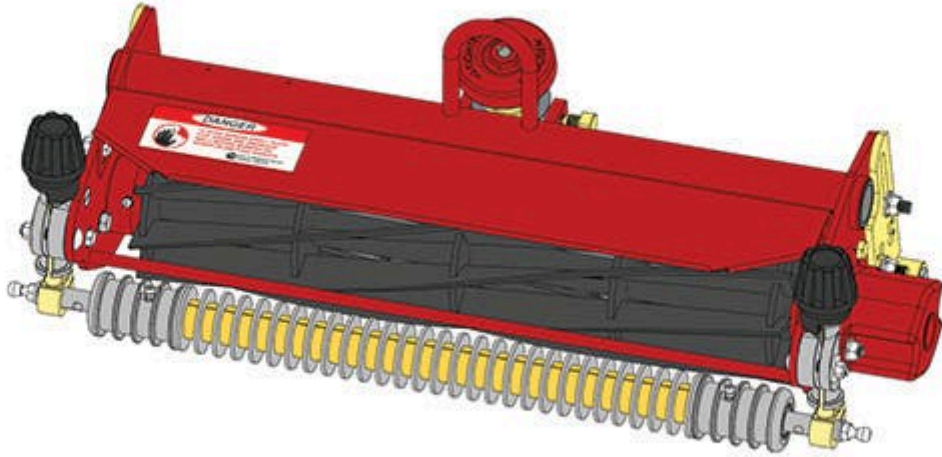

Replaces Toro Greensmaster 3000 Parts

SPA Cutting Unit - Models 04460, 04465 & 04478
Complete Cutting Unit

All original equipment manufacturers names and part numbers are used for identification purposes only, and we are in no way implying that our products are original equipment parts. Prices subject to change without notice.

Replaces Toro Greensmaster 3000 Parts

SPA Cutting Unit - Models 04460, 04465 & 04478
Complete Cutting Unit

Item No	R&R Part No.	OEM Part No.	Description	Qty Req	Order Quantity
---------	--------------	--------------	-------------	---------	----------------