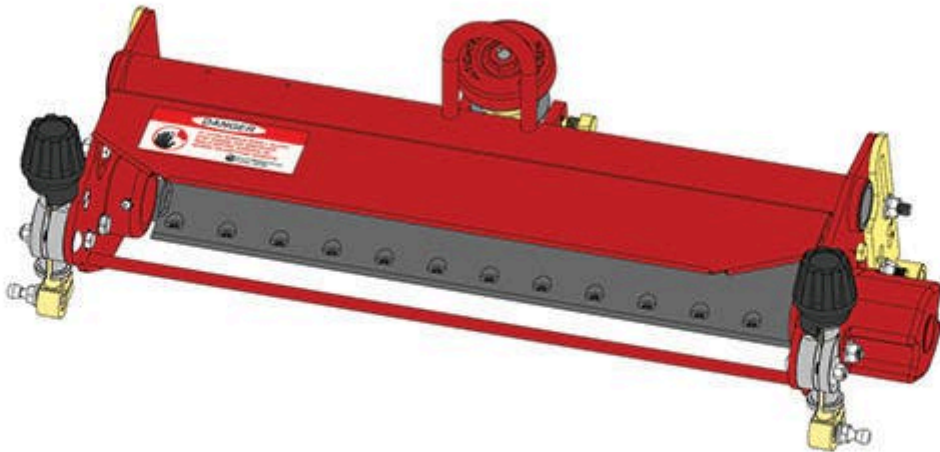

Replaces Toro Greensmaster 3000 Parts

SPA Cutting Unit - Models 04460, 04465 & 04478
Complete Cutting Unit

All original equipment manufacturers names and part numbers are used for identification purposes only, and we are in no way implying that our products are original equipment parts. Prices subject to change without notice.

Replaces Toro Greensmaster 3000 Parts

SPA Cutting Unit - Models 04460, 04465 & 04478
Complete Cutting Unit

Item No	R&R Part No.	OEM Part No.	Description	Qty Req	Order Quantity
---------	--------------	--------------	-------------	---------	----------------

Standard Cutting Unit

1	R150201		Complete Standard Cutting Unit	0	
---	----------------	--	--------------------------------	---	--

Tech Note: R&R Cutting Units Complete with R5-3189 8 Blade Reel, R63-8470 Thin Bedknife, R21-6540 Grooved Front Roller & R52-3120 Solid Rear Roller: