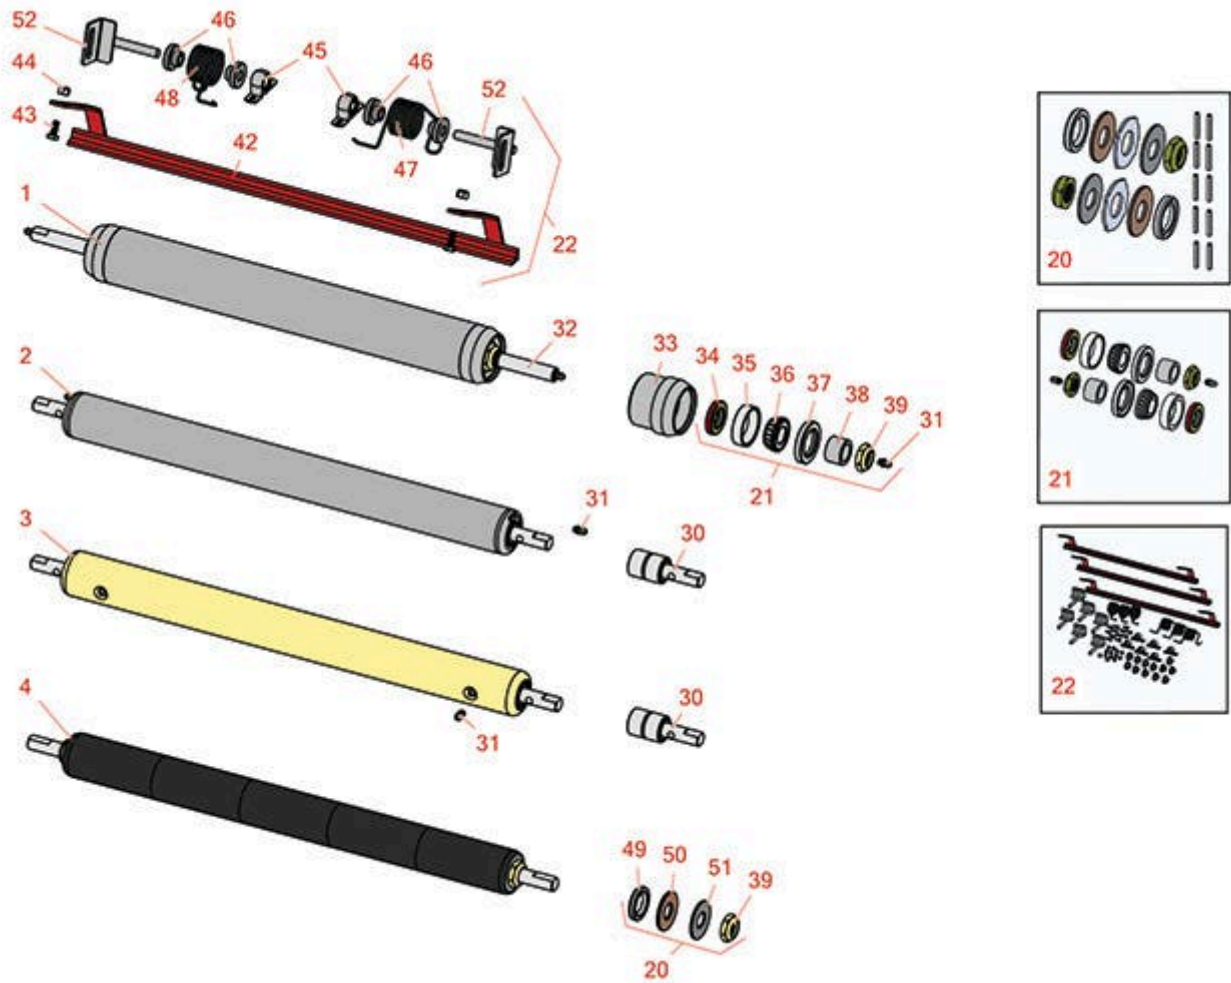

Replaces Toro Greensmaster 3000 Parts

SPA Cutting Unit - Models 04445, 04448 & 04450
Rear Rollers

All original equipment manufacturers names and part numbers are used for identification purposes only, and we are in no way implying that our products are original equipment parts. Prices subject to change without notice.

Replaces Toro Greensmaster 3000 Parts

SPA Cutting Unit - Models 04445, 04448 & 04450
Rear Rollers

Item No	R&R Part No.	OEM Part No.	Description	Qty Req	Order Quantity
R&R Rear Rollers					
1	R150692	150692	Roller - Smooth Heavy Duty Tubular Steel	0	
<i>Tech Note: Constructed with a through shaft, this heavy duty roller uses tapered bearings for extended life.:</i>					
2	R52-3120	51-3120, 52-3120, Oct-70	Roller - Smooth Tubular Steel	0	
<i>Tech Note: Constructed with "water-pump" style bearings.:</i>					
3	R150300	150300	Roller - Smooth Solid Steel	0	
<i>Tech Note: Machined from solid steel, this heavy weight roller uses greasable "water-pump" style bearings.:</i>					
4	R150341	150341	Roller - Smooth UHMW Polyethylene	0	
<i>Tech Note: Machined from solid UHMW, this low maintenance roller uses a 1" solid stainless steel shaft and requires no grease. UHMW material prevents build-up of debris.:</i>					
Overhaul Kits					
20	R101395		Overhaul Kit - UHMW Roller	0	
<i>Tech Note: Fits all R&R 2" Dia. Black UHMW Polyethylene Rollers. Includes 10 ea.: R150322 Roll Pins; 2 ea.: R3296-15 Locknuts, R150347T Teflon Seals, R150333 Thrust Washers, & R150334A Bronze Thrust Washers:</i>					
21	R100136		Overhaul Kit - Roller	0	
<i>Tech Note: Includes 2 ea.: R150674 Wear Sleeves, R253-152 Seals, R253-117 Seals, R254-78 Bearings, R254-79 Bearing Cups, R3296-15 Locknuts & R302-5 Grease Fittings:</i>					
22	R53-9240	42-4820, 53-9240	Scraper Kit - Rear Roller SET/3	1	
<i>Tech Note: Includes 12 ea: R19-9560 Spacer, R32152-4 Locknut, R400106 Bolt; 6 ea: R256-239 Bearing, R53-9250 Bracket; 3 ea: R19-9540 Spring, R19-9550 Spring, R42-4800 Scraper Bar:</i>					