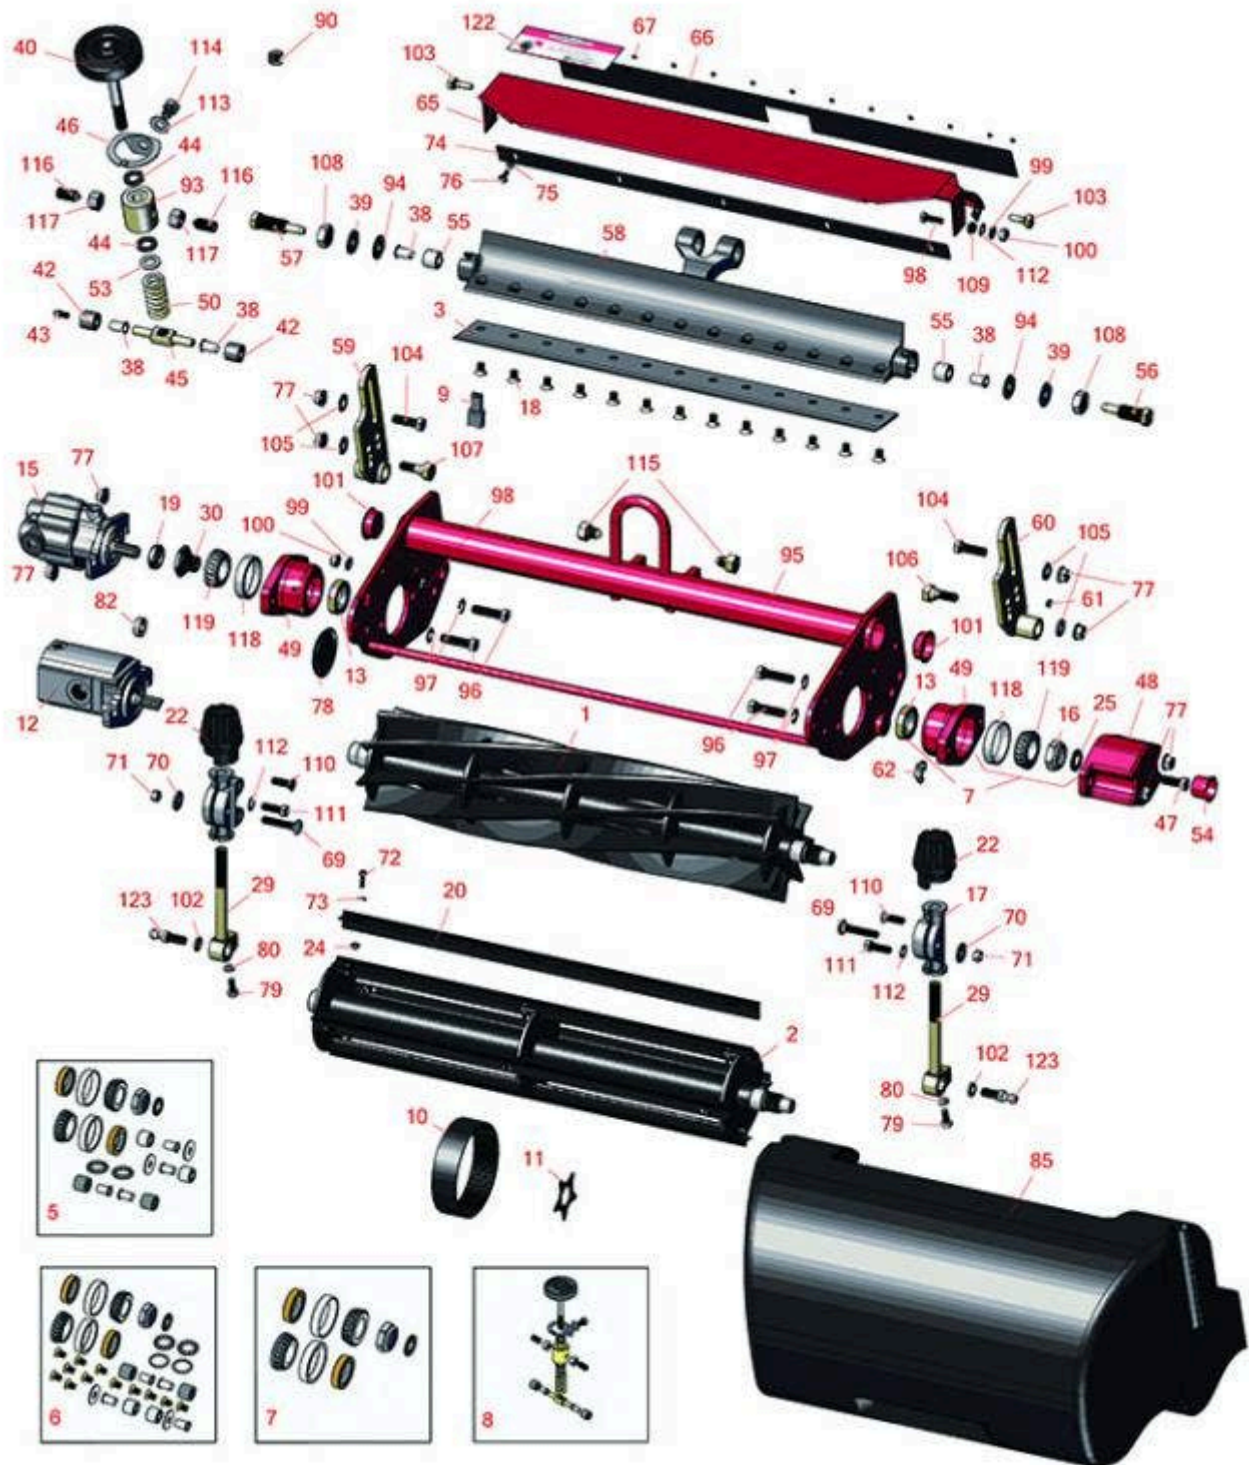

# Replaces Toro Greensmaster 3000 Parts

SPA Cutting Unit - Models 04460, 04465 & 04478  
Reel & Bedknife

All original equipment manufacturers names and part numbers are used for identification purposes only, and we are in no way implying that our products are original equipment parts. Prices subject to change without notice.

# Replaces Toro Greensmaster 3000 Parts

SPA Cutting Unit - Models 04460, 04465 & 04478  
Reel & Bedknife

Item No	R&R Part No.	OEM Part No.	Description	Qty Req	Order Quantity
<b><i>R&amp;R Reels, Lifetime Guaranteed</i></b>					
1	<b>R150760</b>		Reel - 14 Blade	1	
1	<b>R12-2789</b>	12-2789, 130-6470	Reel - 11 Blade	1	
1	<b>R5-3195</b>	5-3195	Reel - 9 Blade	1	
1	<b>R5-3189</b>	12-3599, 130-6469, 5-3189	Reel - 8 Blade	1	
1	<b>R5-3189H</b>		Reel - 8 Blade Heavy Duty	1	
1	<b>R5-3206</b>	5-3206	Reel - 6 Blade	1	
1	<b>R5-3205</b>	12-0729, 12-8779, 5-3205	Reel - 5 Blade	1	
1	<b>R5-3215</b>	5-3215	Reel - 5 Blade Heavy Duty	1	
1	<b>R5-3200</b>	5-3200	Reel - 4 Blade	1	
2	<b>R150480</b>		Brush Reel	1	
<b><i>R&amp;R Bedknives, Lifetime Guaranteed</i></b>					
3	<b>R150466</b>	63-8600, 64-6393, 94-6393	Bedknife - Super Thick .312 - 1.00 HOC	1	
3	<b>R94-6392</b>	62-2500, 94-6392	Bedknife - High Cut .312 - 1.00 HOC	1	
3	<b>R93-4264</b>	57-4960, 63-8470, 93-4264	Bedknife - Low Cut .187 - 1.00 HOC	1	
3	<b>R93-4263</b>	63-8560, 66-9320, 93-4263, 93-6039	Bedknife - Tournament Cut .125 - .500 HOC	1	

# Replaces Toro Greensmaster 3000 Parts

SPA Cutting Unit - Models 04460, 04465 & 04478  
Reel & Bedknife

Item No	R&R Part No.	OEM Part No.	Description	Qty Req	Order Quantity
3	<b>R93-4262</b>	65-8250, 93-4262, 93-4263	Bedknife - Micro Cut .062 - .187 HOC	1	
3	<b>R94-6396</b>	10-4900, 54-9150, 94-6396, Oct-00	Bedknife - High Cut 5/16"-1" HOC	1	