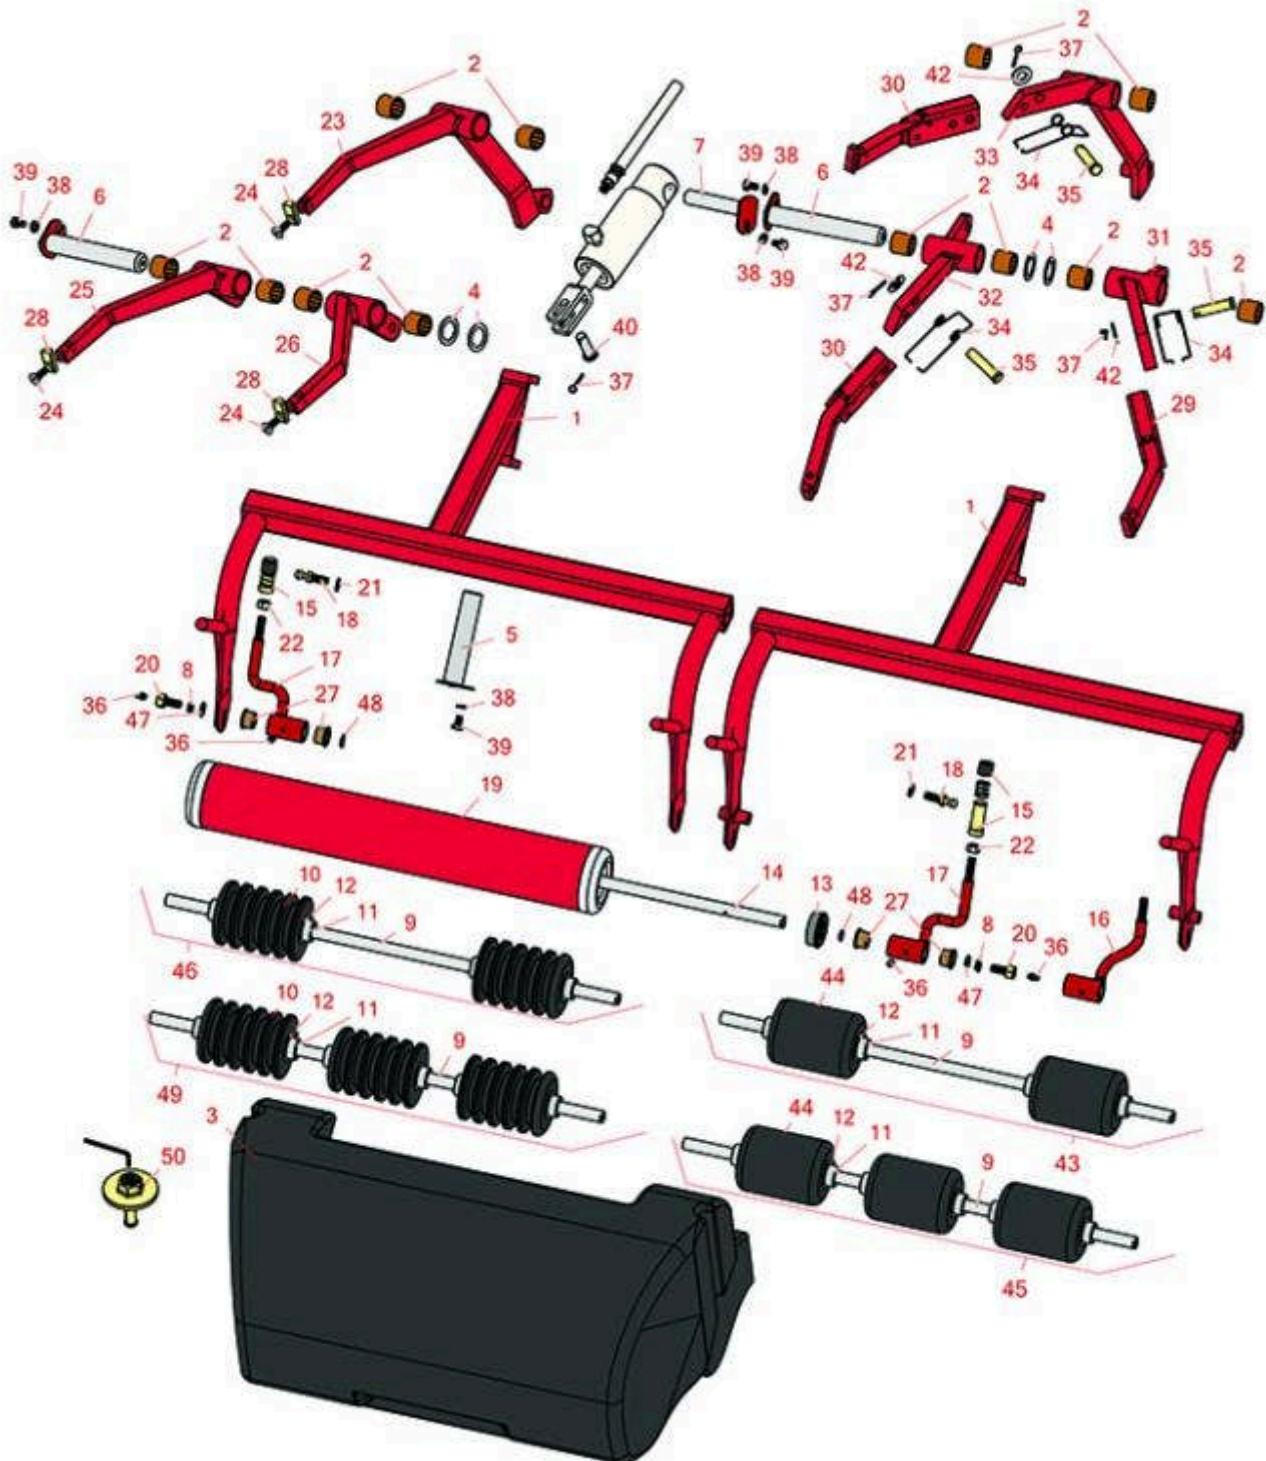

Replaces Toro Greensmaster 3000 Parts

Traction Unit - Model 04350

Pull Frame, Roller & Basket

All original equipment manufacturers names and part numbers are used for identification purposes only, and we are in no way implying that our products are original equipment parts. Prices subject to change without notice.

Replaces Toro Greensmaster 3000 Parts

Traction Unit - Model 04350

Pull Frame, Roller & Basket

Item No	R&R Part No.	OEM Part No.	Description	Qty Req	Order Quantity
---------	--------------	--------------	-------------	---------	----------------

Service Tools

50	R256		Ball Bearing Puller Assy	1	
----	-------------	--	--------------------------	---	--

Tech Note: Removes R251-141 Basket Roller bearings:

Other Parts Available

1	R83-0210	12-8200, 47-5960, 83-0210	Frame - Pull RH / Center	2	
---	-----------------	---------------------------------	--------------------------	---	--

5	R10-6090	10-6090	Pin - Pivot 4 7/8 Long	3	
---	-----------------	---------	------------------------	---	--

All original equipment manufacturers names and part numbers are used for identification purposes only, and we are in no way implying that our products are original equipment parts. Prices subject to change without notice.