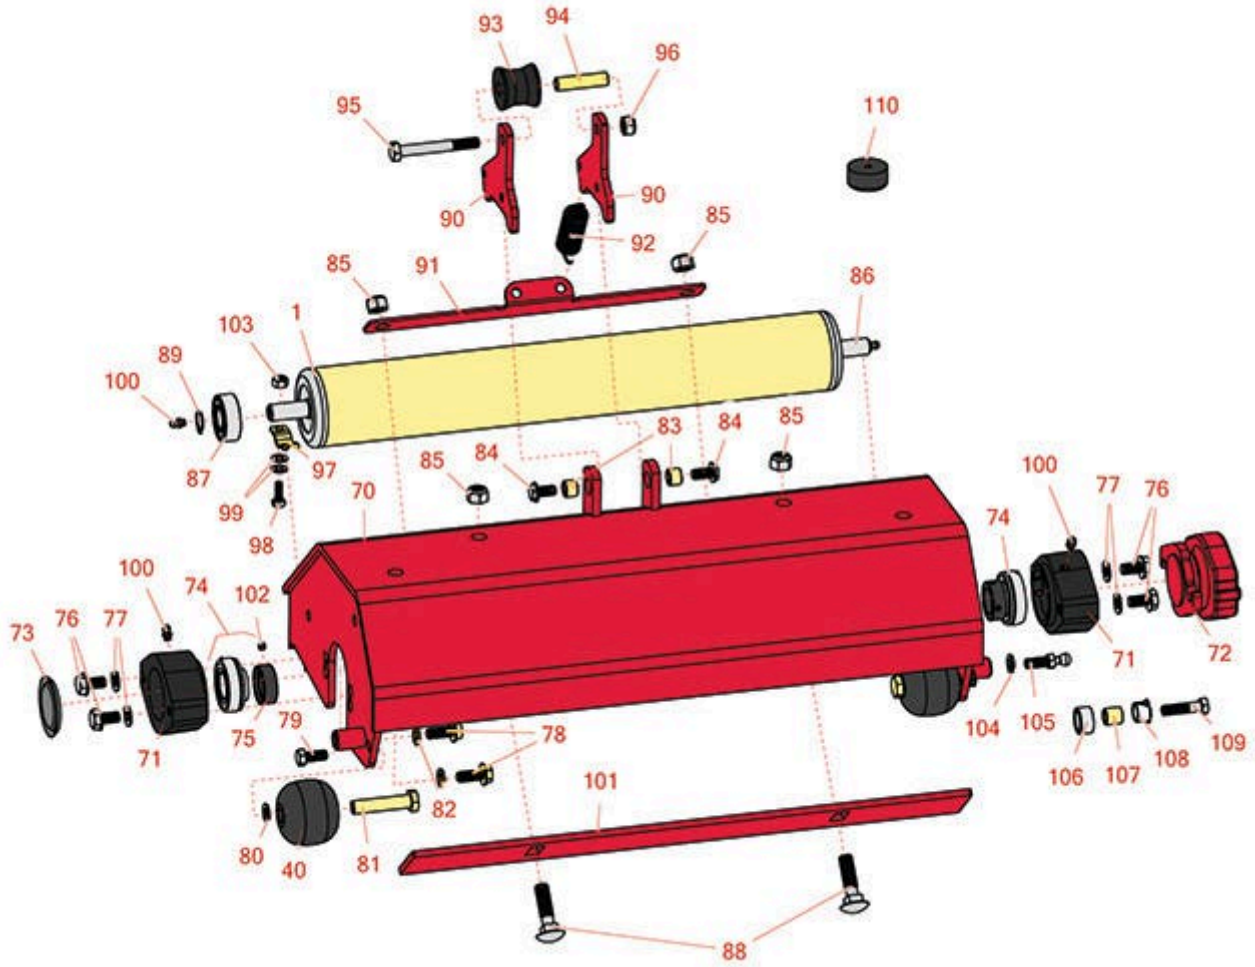

# Replaces Toro Greensmaster 3000 Parts

Tri-Roller Unit - Model 04495

Tri-Roller & Frame

All original equipment manufacturers names and part numbers are used for identification purposes only, and we are in no way implying that our products are original equipment parts. Prices subject to change without notice.

# Replaces Toro Greensmaster 3000 Parts

Tri-Roller Unit - Model 04495

Tri-Roller & Frame

Item No	R&R Part No.	OEM Part No.	Description	Qty Req	Order Quantity
<b>Rollers</b>					
1	<b>R99-1615</b>	99-1615	Roller - Rear 3	1	
<b>Wheels</b>					
40	<b>R99-4210</b>	99-4140, 99-4210	Basket Roller - Smooth Anti Scalp	2	
<b>Other Parts Available</b>					
70	<b>R100-6443-01</b>	100-6443-01	Frame - Spiker	1	
71	<b>R95-7148</b>	95-7148	Housing - Bearing Reel	2	
72	<b>R95-1642-01</b>	93-2570, 95-1642, 95-1642-01	Counterweight	1	
73	<b>R150485</b>	2410-30, 2410-30OSS	Cap - Protective Bearing Housing	1	
74	<b>R71-1360</b>	251-219, 251-253, 251-254, 251-320, 71-1360, 88-7880, 94-3405	Bearing	2	
75	<b>R251-77</b>	251-77	Collar - Bearing	2	
76	<b>R93-2569</b>	93-2569	Bolt - Hex Washer Nyloc M10	4	

# Replaces Toro Greensmaster 3000 Parts

Tri-Roller Unit - Model 04495

Tri-Roller & Frame

Item No	R&R Part No.	OEM Part No.	Description	Qty Req	Order Quantity
77	<b>R453011</b>	01-166-0100, 01-166-0120, 01-166-0270, 01-166-0500, 01-166-0600, 01-166-0620, 132-4593, 2356-3, 237-12, 24-10-AD, 24-11-AD, 24-11-BD, 24-12-AD, 24-12-BD, 30-9310, 32-8190, 3256-24, 3256-3, 3256-36, 3256-4, 453011, 47-9950, 48-9220, 513458, 7-0052	Washer - Flat 3/8 SAE Y/Zinc	4	
78	<b>R33115-025</b>	33115-025, 48-7780	Bolt - Hex HD M10-1.5 x 25	4	
79	<b>R400260</b>	01-178-0605, 18-4100, 19-8270, 323-3, 323-33, 323-34, 323-5, 3235-5	Bolt - Hex HD 3/8-16 x 7/8	2	
80	<b>R3256-45</b>	3256-45	Washer - Flat .733 x .381 x .058 YZ	2	
81	<b>R99-4209</b>	99-4209	Shaft - Special	2	
82	<b>R48-9590</b>	01-176-0040, 42-9600, 48-9590, 48-9690, 63-7780	Washer - Lock 10mm	4	