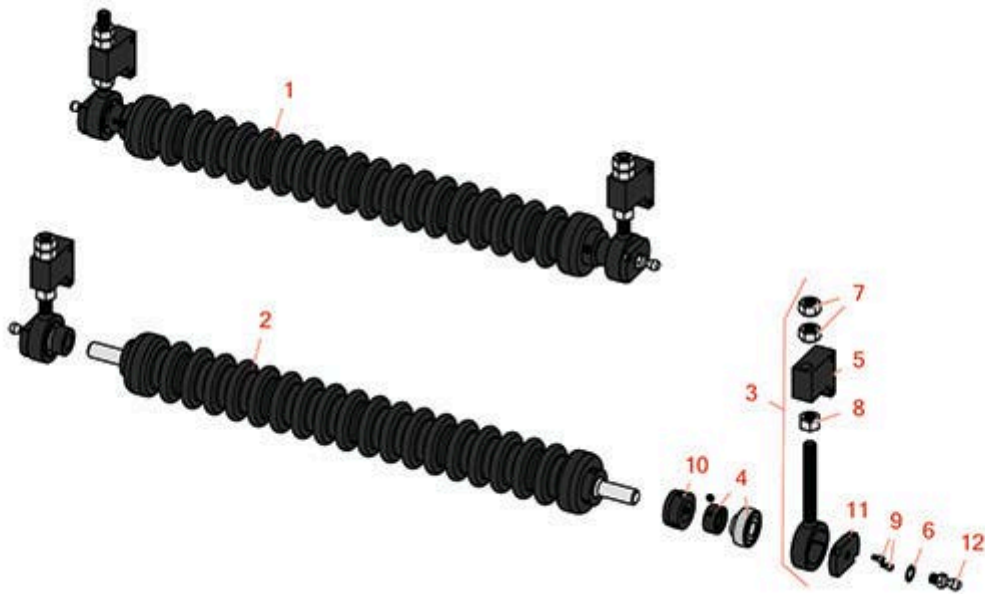

Replaces Toro Greensmaster 3050 Parts

SPA Cutting Unit - Models 04445

Minuteman Roller System

All original equipment manufacturers names and part numbers are used for identification purposes only, and we are in no way implying that our products are original equipment parts. Prices subject to change without notice.

Replaces Toro Greensmaster 3050 Parts

SPA Cutting Unit - Models 04445

Minuteman Roller System

Item No	R&R Part No.	OEM Part No.	Description	Qty Req	Order Quantity
---------	--------------	--------------	-------------	---------	----------------

Complete Minuteman Roller Systems

1	RMT8001		Minuteman Front Grooved Roller System	0	
---	----------------	--	---------------------------------------	---	--

Tech Note: Complete roller systems include roller and two brackets with bearings.:

5	RT8210		Block - Height Adj	2	
---	---------------	--	--------------------	---	--

6	RMM606		Washer - Lock 3/8 Zinc Internal Tooth	2	
---	---------------	--	---------------------------------------	---	--