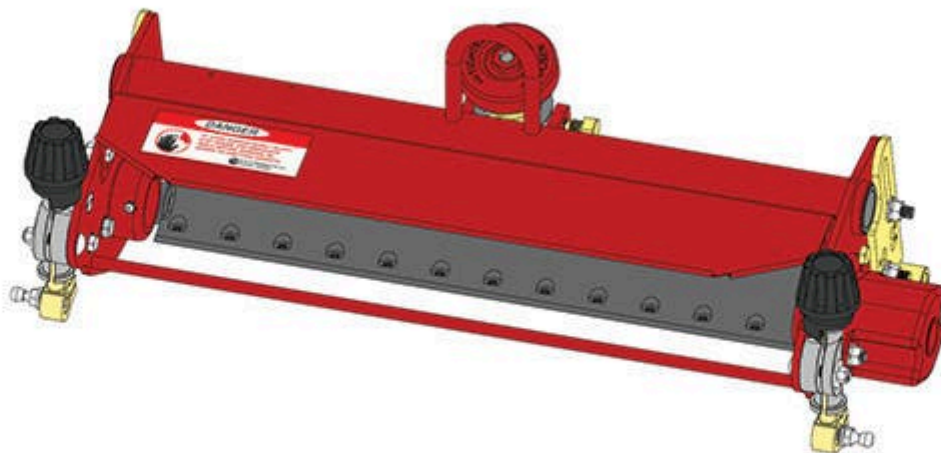

Replaces Toro Greensmaster 3050 Parts

SPA Cutting Unit - Models 04460 & 04465

Complete Cutting Unit

All original equipment manufacturers names and part numbers are used for identification purposes only, and we are in no way implying that our products are original equipment parts. Prices subject to change without notice.

Replaces Toro Greensmaster 3050 Parts

SPA Cutting Unit - Models 04460 & 04465

Complete Cutting Unit

Item No	R&R Part No.	OEM Part No.	Description	Qty Req	Order Quantity
---------	--------------	--------------	-------------	---------	----------------

Standard Cutting Unit

1	R150201		Complete Standard Cutting Unit	0	
---	----------------	--	--------------------------------	---	--

Tech Note: R&R Cutting Units Complete with R5-3189 8 Blade Reel, R63-8470 Thin Bedknife, R21-6540 Grooved Front Roller & R52-3120 Solid Rear Roller: