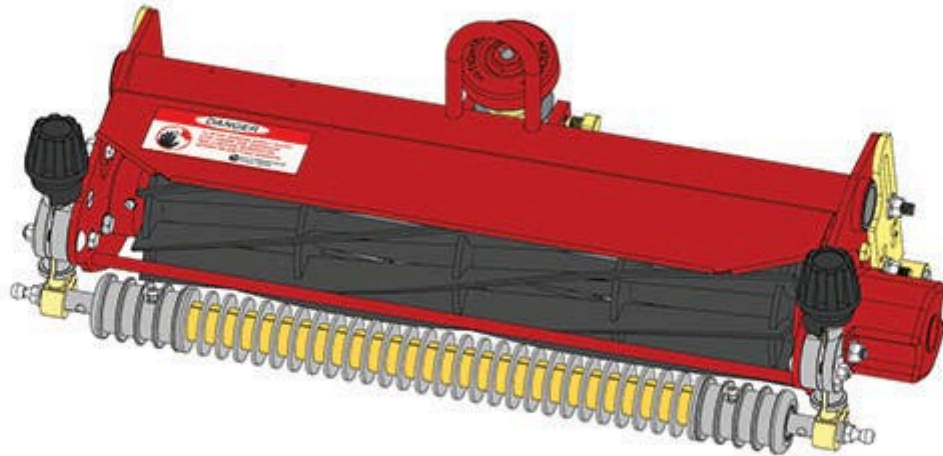

Replaces Toro Greensmaster 3050 Parts

SPA Cutting Unit - Models 04460 & 04465

Complete Cutting Unit

All original equipment manufacturers names and part numbers are used for identification purposes only, and we are in no way implying that our products are original equipment parts. Prices subject to change without notice.

Replaces Toro Greensmaster 3050 Parts

SPA Cutting Unit - Models 04460 & 04465

Complete Cutting Unit

Item No	R&R Part No.	OEM Part No.	Description	Qty Req	Order Quantity
---------	--------------	--------------	-------------	---------	----------------