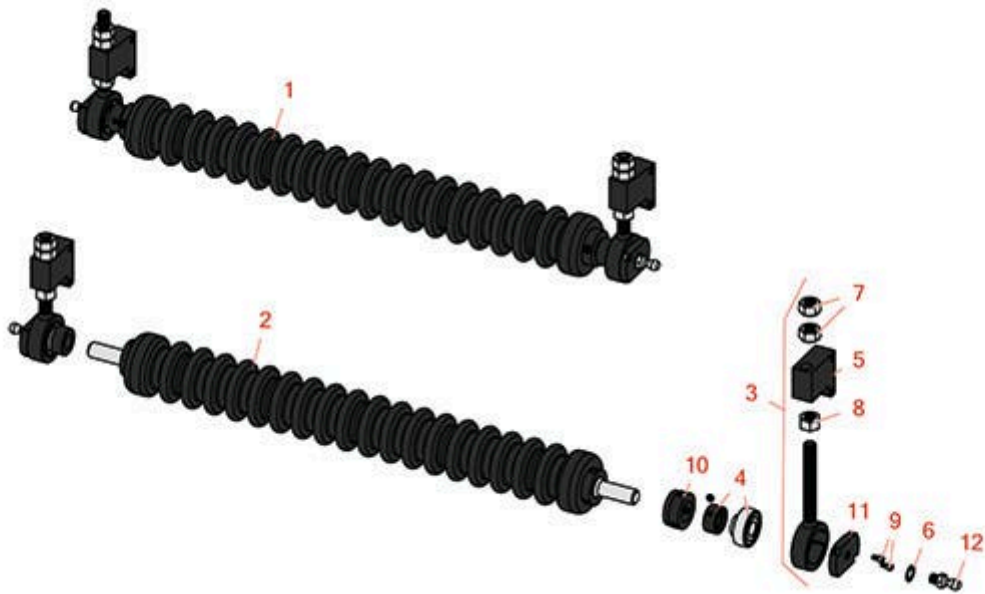

Replaces Toro Greensmaster 3050 Parts

SPA Cutting Unit - Models 04478
Minuteman Roller System

All original equipment manufacturers names and part numbers are used for identification purposes only, and we are in no way implying that our products are original equipment parts. Prices subject to change without notice.

Replaces Toro Greensmaster 3050 Parts

SPA Cutting Unit - Models 04478

Minuteman Roller System

Item No	R&R Part No.	OEM Part No.	Description	Qty Req	Order Quantity
---------	--------------	--------------	-------------	---------	----------------

Complete Minuteman Roller Systems

1	RMT8001		Minuteman Front Grooved Roller System	0	
---	----------------	--	---------------------------------------	---	--

Tech Note: Complete roller systems include roller and two brackets with bearings.:

5	RT8210		Block - Height Adj	2	
---	---------------	--	--------------------	---	--

6	RMM606		Washer - Lock 3/8 Zinc Internal Tooth	2	
---	---------------	--	---------------------------------------	---	--