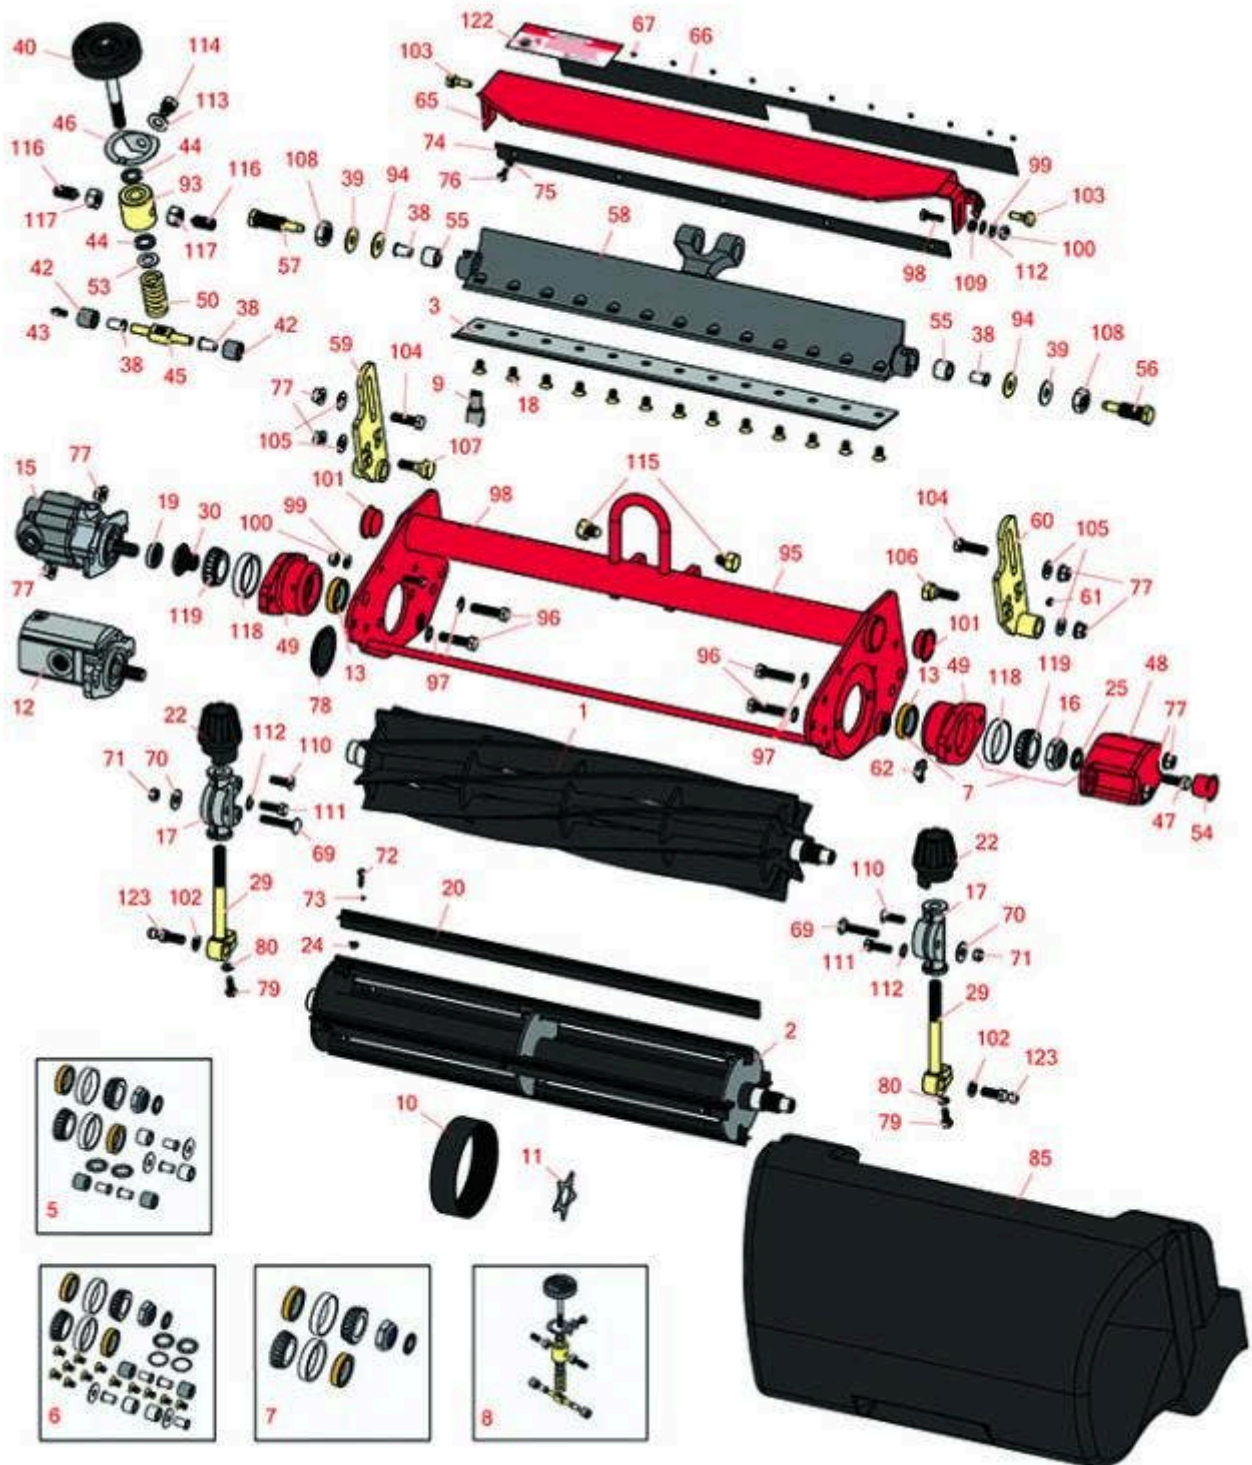

Replaces Toro Greensmaster 3050 Parts

SPA Cutting Unit - Models 04478
Reel & Bedknife

All original equipment manufacturers names and part numbers are used for identification purposes only, and we are in no way implying that our products are original equipment parts. Prices subject to change without notice.

Replaces Toro Greensmaster 3050 Parts

SPA Cutting Unit - Models 04478
Reel & Bedknife

Item No	R&R Part No.	OEM Part No.	Description	Qty Req	Order Quantity
R&R Reels, Lifetime Guaranteed					
1	R150760		Reel - 14 Blade	1	
1	R12-2789	12-2789, 130-6470	Reel - 11 Blade	1	
1	R5-3195	5-3195	Reel - 9 Blade	1	
1	R5-3189	12-3599, 130-6469, 5-3189	Reel - 8 Blade	1	
1	R5-3189H		Reel - 8 Blade Heavy Duty	1	
1	R5-3206	5-3206	Reel - 6 Blade	1	
1	R5-3205	12-0729, 12-8779, 5-3205	Reel - 5 Blade	1	
1	R5-3215	5-3215	Reel - 5 Blade Heavy Duty	1	
1	R5-3200	5-3200	Reel - 4 Blade	1	
2	R150480		Brush Reel	1	
R&R Bedknives, Lifetime Guaranteed					
3	R150466	63-8600, 64-6393, 94-6393	Bedknife - Super Thick .312 - 1.00 HOC	1	
3	R94-6392	62-2500, 94-6392	Bedknife - High Cut .312 - 1.00 HOC	1	
3	R93-4264	57-4960, 63-8470, 93-4264	Bedknife - Low Cut .187 - 1.00 HOC	1	
3	R93-4263	63-8560, 66-9320, 93-4263, 93-6039	Bedknife - Tournament Cut .125 - .500 HOC	1	