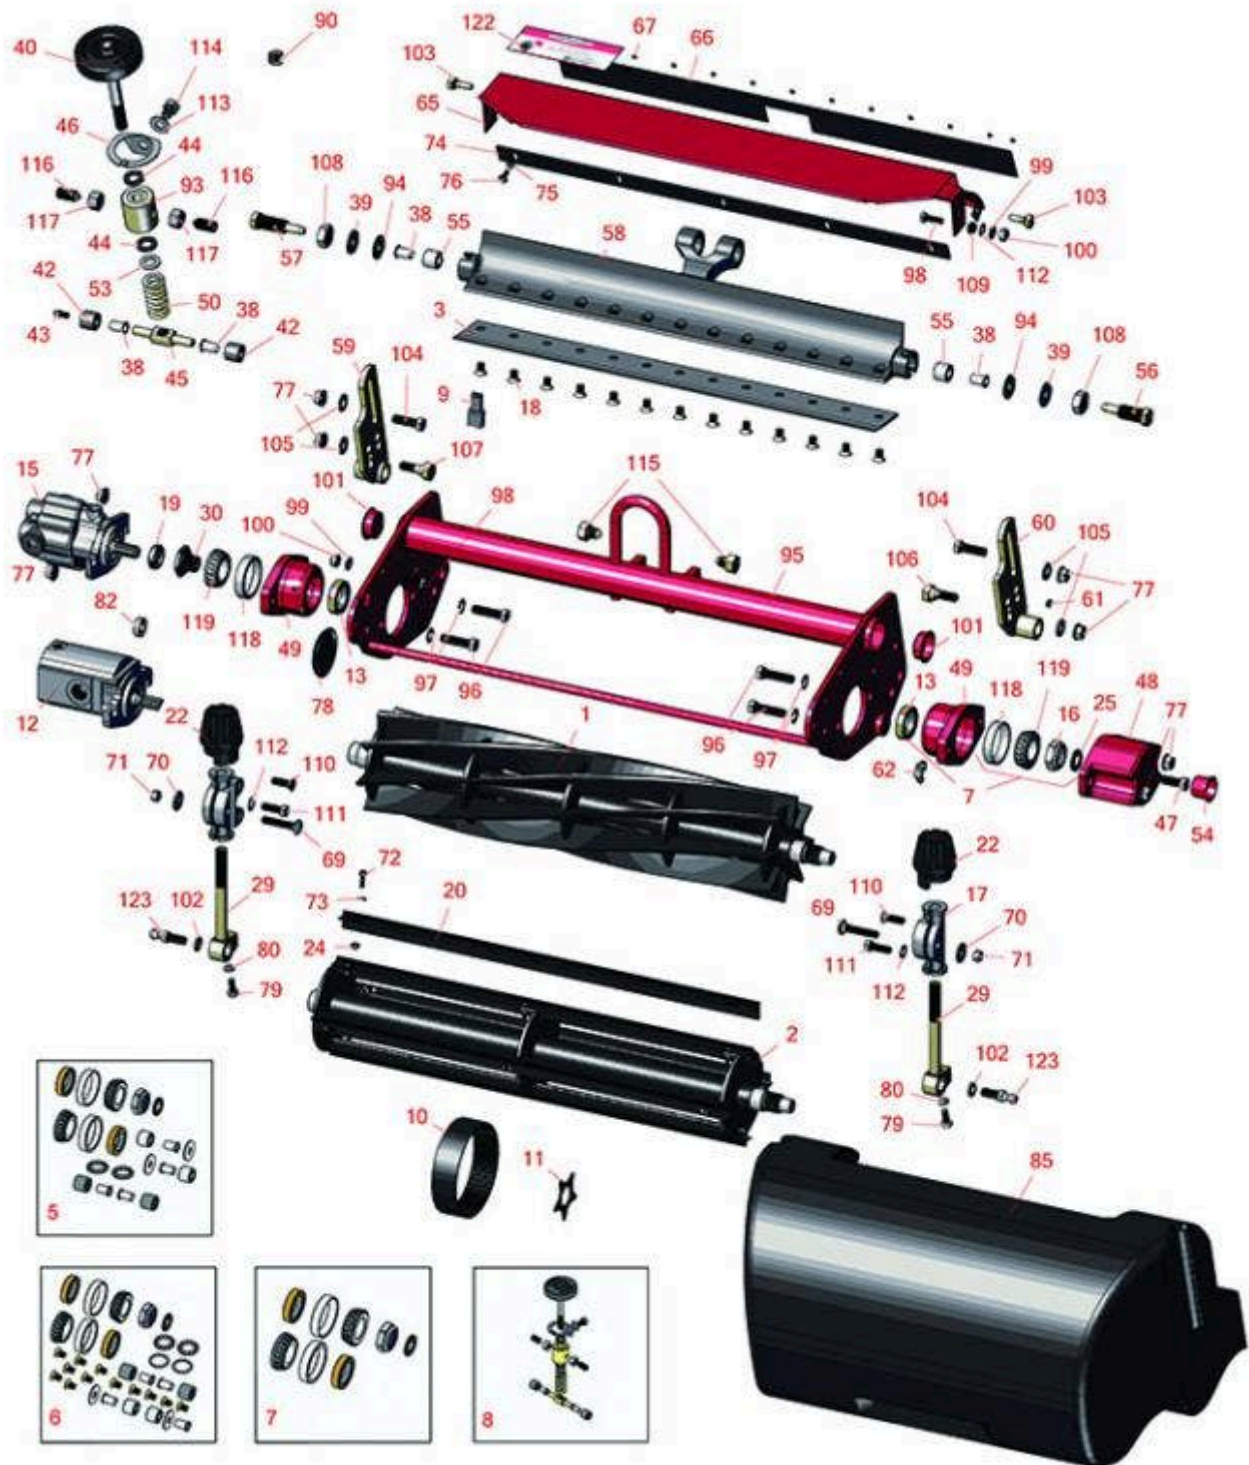

# Replaces Toro Greensmaster 3050 Parts

SPA Cutting Unit - Models 04460, 04465 & 04478  
Reel & Bedknife

All original equipment manufacturers names and part numbers are used for identification purposes only, and we are in no way implying that our products are original equipment parts. Prices subject to change without notice.

# Replaces Toro Greensmaster 3050 Parts

SPA Cutting Unit - Models 04460, 04465 & 04478  
Reel & Bedknife

Item No	R&R Part No.	OEM Part No.	Description	Qty Req	Order Quantity
<b><i>R&amp;R Reels, Lifetime Guaranteed</i></b>					
1	<b>R150760</b>		Reel - 14 Blade	1	
1	<b>R12-2789</b>	12-2789, 130-6470	Reel - 11 Blade	1	
1	<b>R5-3195</b>	5-3195	Reel - 9 Blade	1	
1	<b>R5-3189</b>	12-3599, 130-6469, 5-3189	Reel - 8 Blade	1	
1	<b>R5-3189H</b>		Reel - 8 Blade Heavy Duty	1	
1	<b>R5-3206</b>	5-3206	Reel - 6 Blade	1	
1	<b>R5-3205</b>	12-0729, 12-8779, 5-3205	Reel - 5 Blade	1	
1	<b>R5-3215</b>	5-3215	Reel - 5 Blade Heavy Duty	1	
1	<b>R5-3200</b>	5-3200	Reel - 4 Blade	1	
2	<b>R150480</b>		Brush Reel	1	
<b><i>R&amp;R Bedknives, Lifetime Guaranteed</i></b>					
3	<b>R150466</b>	63-8600, 64-6393, 94-6393	Bedknife - Super Thick .312 - 1.00 HOC	1	
3	<b>R94-6392</b>	62-2500, 94-6392	Bedknife - High Cut .312 - 1.00 HOC	1	
3	<b>R93-4264</b>	57-4960, 63-8470, 93-4264	Bedknife - Low Cut .187 - 1.00 HOC	1	
3	<b>R93-4263</b>	63-8560, 66-9320, 93-4263, 93-6039	Bedknife - Tournament Cut .125 - .500 HOC	1	

# Replaces Toro Greensmaster 3050 Parts

SPA Cutting Unit - Models 04460, 04465 & 04478  
Reel & Bedknife

Item No	R&R Part No.	OEM Part No.	Description	Qty Req	Order Quantity
3	<b>R93-4262</b>	65-8250, 93-4262, 93-4263	Bedknife - Micro Cut .062 - .187 HOC	1	
3	<b>R94-6396</b>	10-4900, 54-9150, 94-6396, Oct-00	Bedknife - High Cut 5/16"-1" HOC	1	