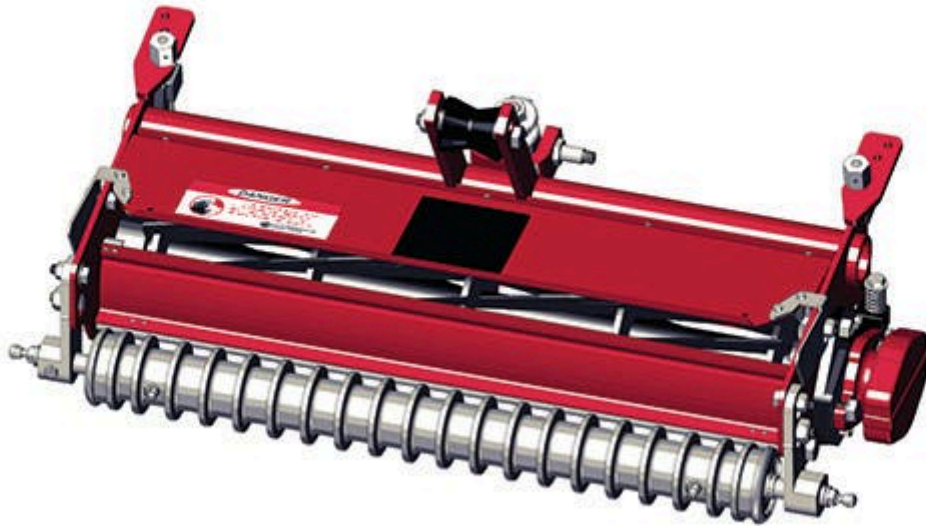

Replaces Toro Greensmaster 3050 Parts

*SPA Cutting Unit - Models 04472, 04473, 04482 & 04483
Complete Cutting Unit*

All original equipment manufacturers names and part numbers are used for identification purposes only, and we are in no way implying that our products are original equipment parts. Prices subject to change without notice.

Replaces Toro Greensmaster 3050 Parts

SPA Cutting Unit - Models 04472, 04473, 04482 & 04483
Complete Cutting Unit

Item No	R&R Part No.	OEM Part No.	Description	Qty Req	Order Quantity
---------	--------------	--------------	-------------	---------	----------------