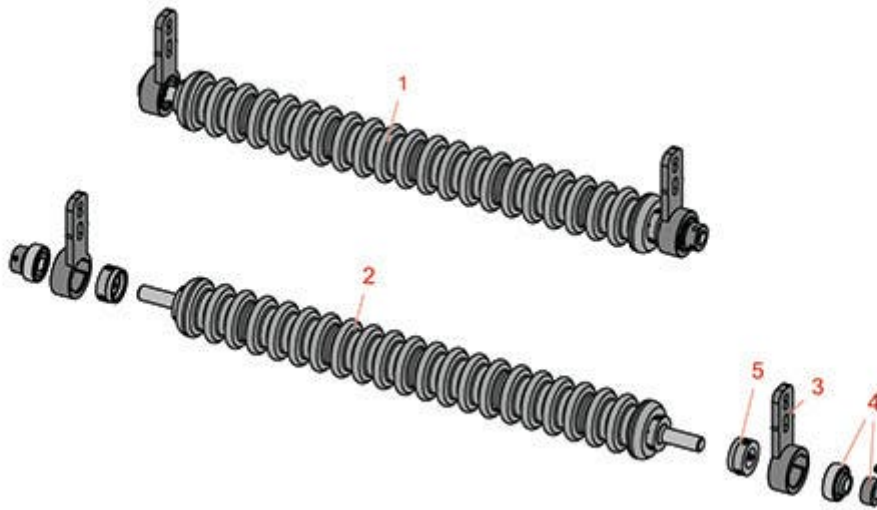

Replaces Toro Greensmaster 3050 Parts

SPA Cutting Unit - Models 04472, 04473, 04482 & 04483
Minuteman Roller System

All original equipment manufacturers names and part numbers are used for identification purposes only, and we are in no way implying that our products are original equipment parts. Prices subject to change without notice.

Replaces Toro Greensmaster 3050 Parts

SPA Cutting Unit - Models 04472, 04473, 04482 & 04483
Minuteman Roller System

Item No	R&R Part No.	OEM Part No.	Description	Qty Req	Order Quantity
---------	--------------	--------------	-------------	---------	----------------

Complete Minuteman Roller Systems

1	RMT3201		Minuteman Front Grooved Roller System	0	
---	----------------	--	---------------------------------------	---	--

Tech Note: Complete roller systems include roller and two brackets with bearings.:

3	RT321		Bracket - Front	2	
4	RMMB157		Bearing w/Locking Collar	2	
5	RMM3		End Hub - 7/8 ID	2	

All original equipment manufacturers names and part numbers are used for identification purposes only, and we are in no way implying that our products are original equipment parts. Prices subject to change without notice.