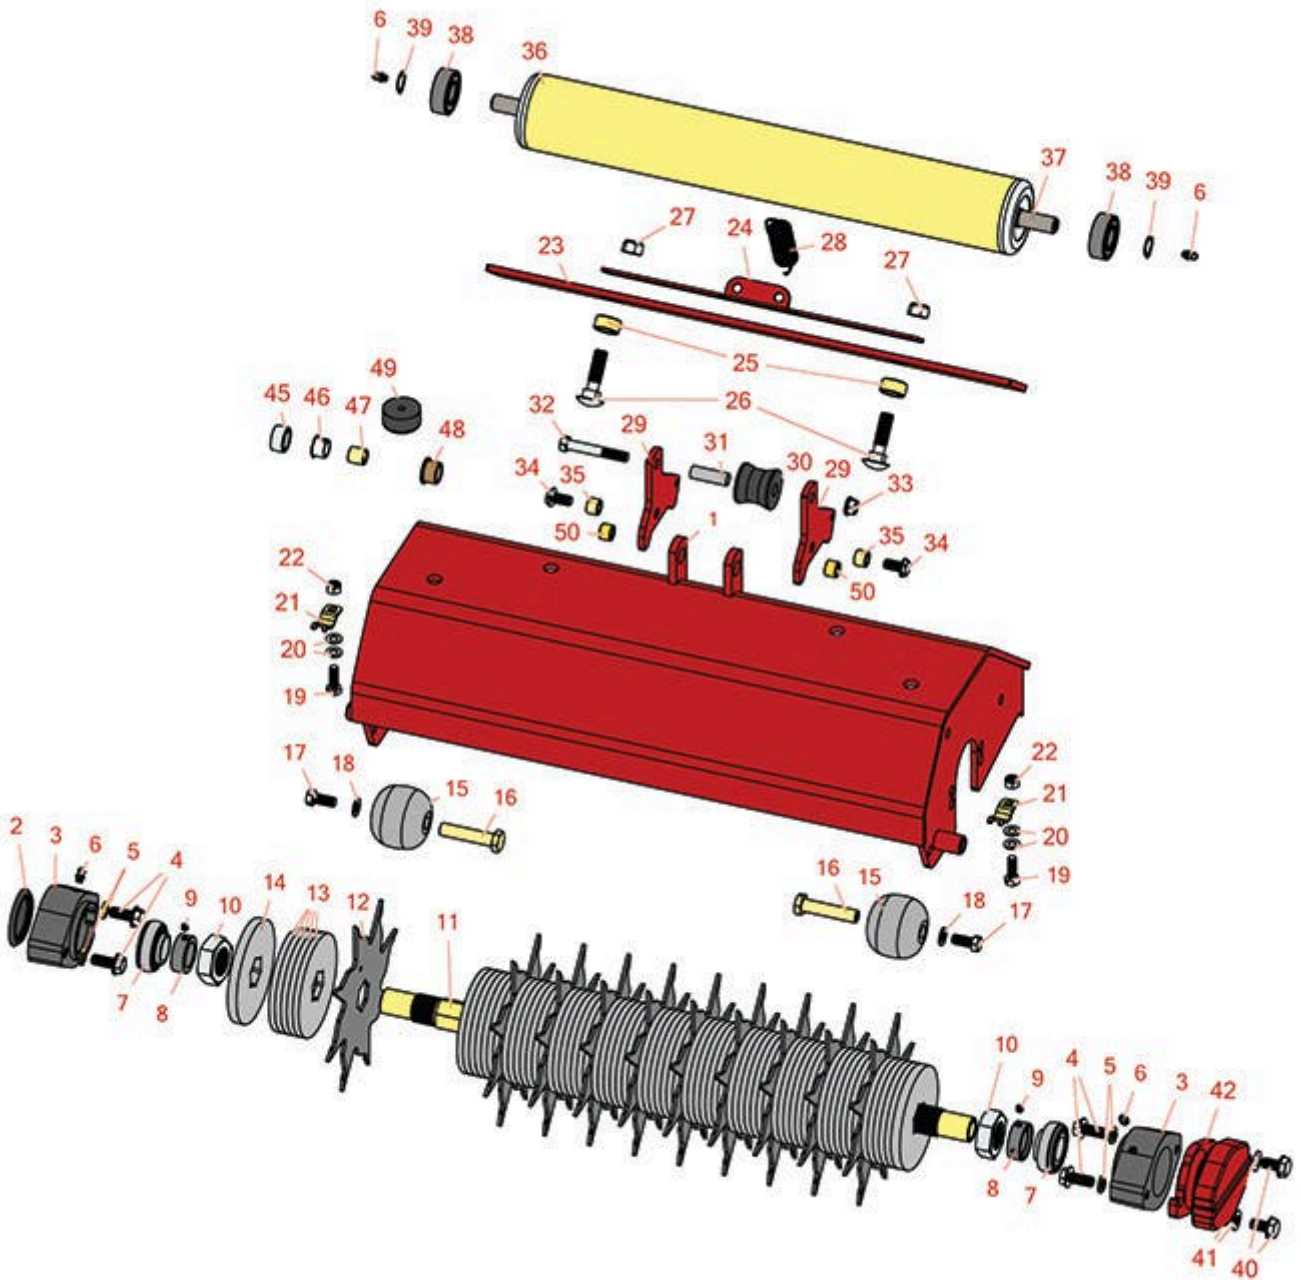

Replaces Toro Greensmaster 3050 Parts

Spiker Unit - Model 04494

Spiker Reel & Frame

All original equipment manufacturers names and part numbers are used for identification purposes only, and we are in no way implying that our products are original equipment parts. Prices subject to change without notice.

Replaces Toro Greensmaster 3050 Parts

Spiker Unit - Model 04494

Spiker Reel & Frame

Item No	R&R Part No.	OEM Part No.	Description	Qty Req	Order Quantity
1	R100-6443-01	100-6443-01	Frame - Spiker	1	
2	R150485	2410-30, 2410-30OSS	Cap - Protective Bearing Housing	1	
3	R95-7148	95-7148	Housing - Bearing Reel	2	
4	R33115-025	33115-025, 48-7780	Bolt - Hex HD M10-1.5 x 25	4	
5	R48-9590	01-176-0040, 42-9600, 48-9590, 48-9690, 63-7780	Washer - Lock 10mm	4	
6	R302-5	21-6010, 302-11, 302-37, 302-47, 302-5, 302-57, 302-58, 302-6, 31-0300, 32-9660, 60-0800, 62-3880, 92-4181	Fitting - Grease	2	
7	R71-1360	251-219, 251-253, 251-254, 251-320, 71-1360, 88-7880, 94-3405	Bearing	2	
8	R251-77	251-77	Collar - Bearing	2	
9	R3245-35	3245-35	Screw - Set 1/4-28 x 1/4	2	
10	R3220-18	3220-18, 67-5840	Nut - Jam V-Cut Shaft	2	