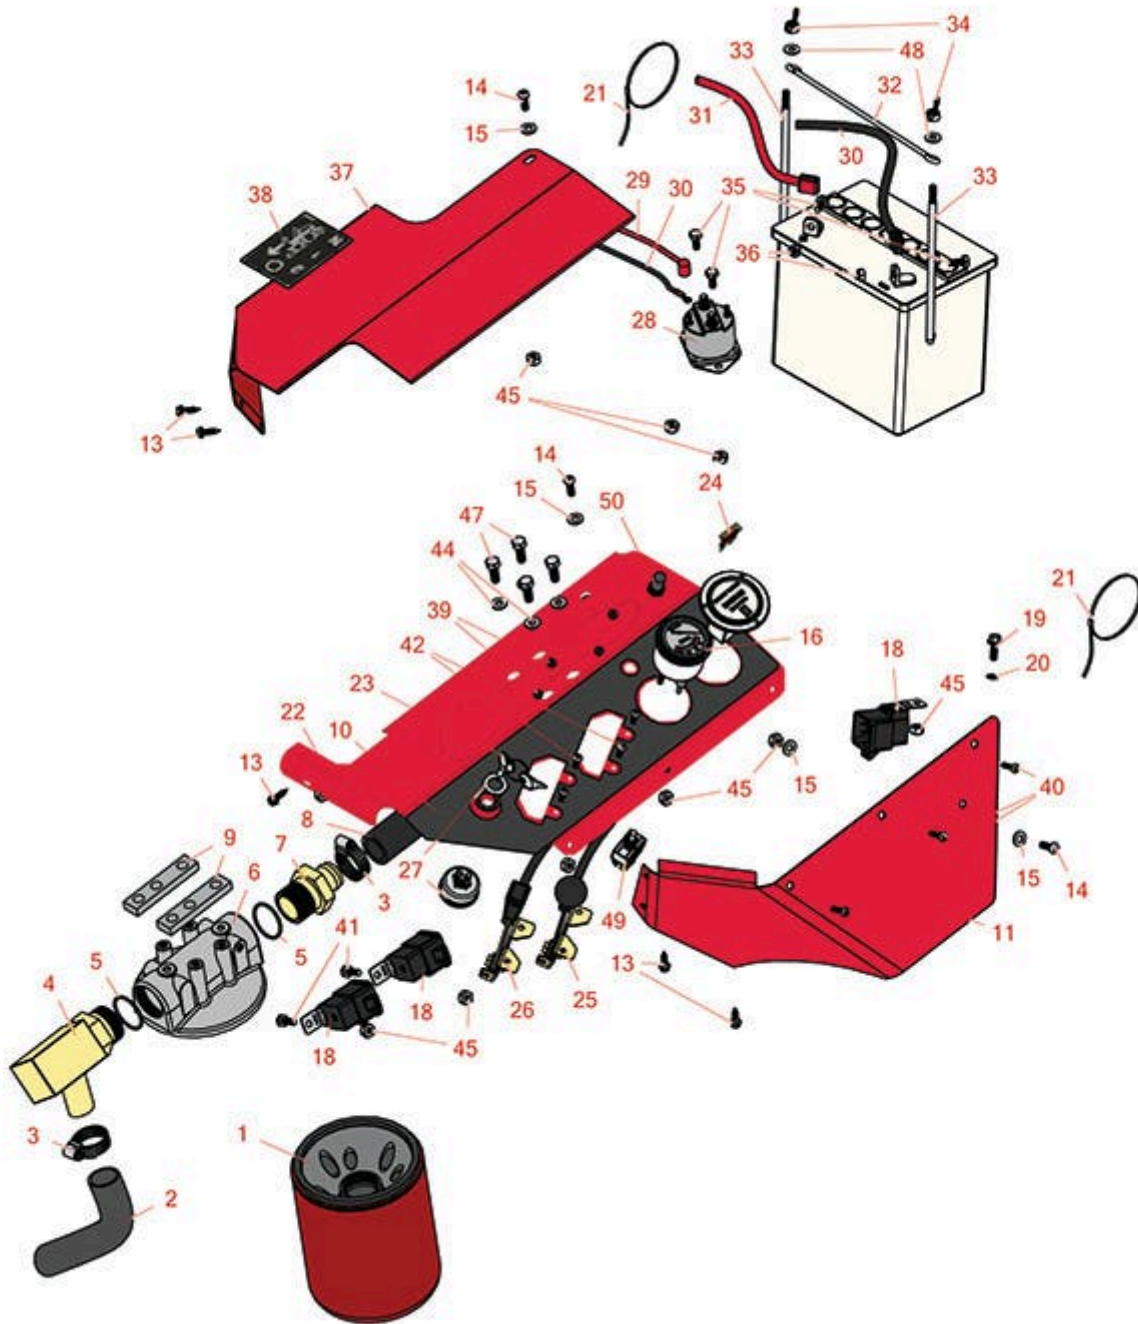

# Replaces Toro Greensmaster 3050 Parts

Traction Unit - Model 04351

Control Panel

All original equipment manufacturers names and part numbers are used for identification purposes only, and we are in no way implying that our products are original equipment parts. Prices subject to change without notice.

# Replaces Toro Greensmaster 3050 Parts

*Traction Unit - Model 04351*

*Control Panel*

Item No	R&R Part No.	OEM Part No.	Description	Qty Req	Order Quantity
1	<b>R74-3570</b>	44-5340, 57-0990, 74-3570, 8076001	Baldwin Oil Filter - Hyd 10 Micron	1	
1	<b>RRF10615</b>	74-3570	SilverGuard Oil Filter	1	
2	<b>R68-5880</b>	28-2040, 51-0040, 68-5880	Hydraulic Hose Assy	1	
3	<b>R2412-34</b>	2412-34, 31-0120	Clamp - Hose .75-1.5	1	
4	<b>R353-564</b>	353-564	Hydraulic Fitting - 90 Deg	1	
5	<b>R237-101</b>	237-101	O-Ring	2	
6	<b>R44-5560</b>	27-2370, 44-5560	Head Assy - Hyd Oil Filter	1	
7	<b>R353-563</b>	353-563, 95-4356	Hydraulic Fitting - Filter	1	
8	<b>R83-1430</b>	83-1430	Hose - Filter to Tank	1	
9	<b>R27-2380</b>	27-2380	Spacer - Oil Filter	2	
10	<b>R107-2554</b>	107-2554, 93-8061	Decal - Control Panel	1	
11	<b>R83-0840-01</b>	83-0840, 83-0840-01	Cover Shield - Valve - Red	1	
13	<b>R32104-116</b>	32104-116	Screw - 12 x 1/2 Sheet Metal Hswh	5	
14	<b>R3274-69</b>	3274-69, 3274-91, 3274.69	Screw - 1/4-20 x 3/4 Hsbh	3	