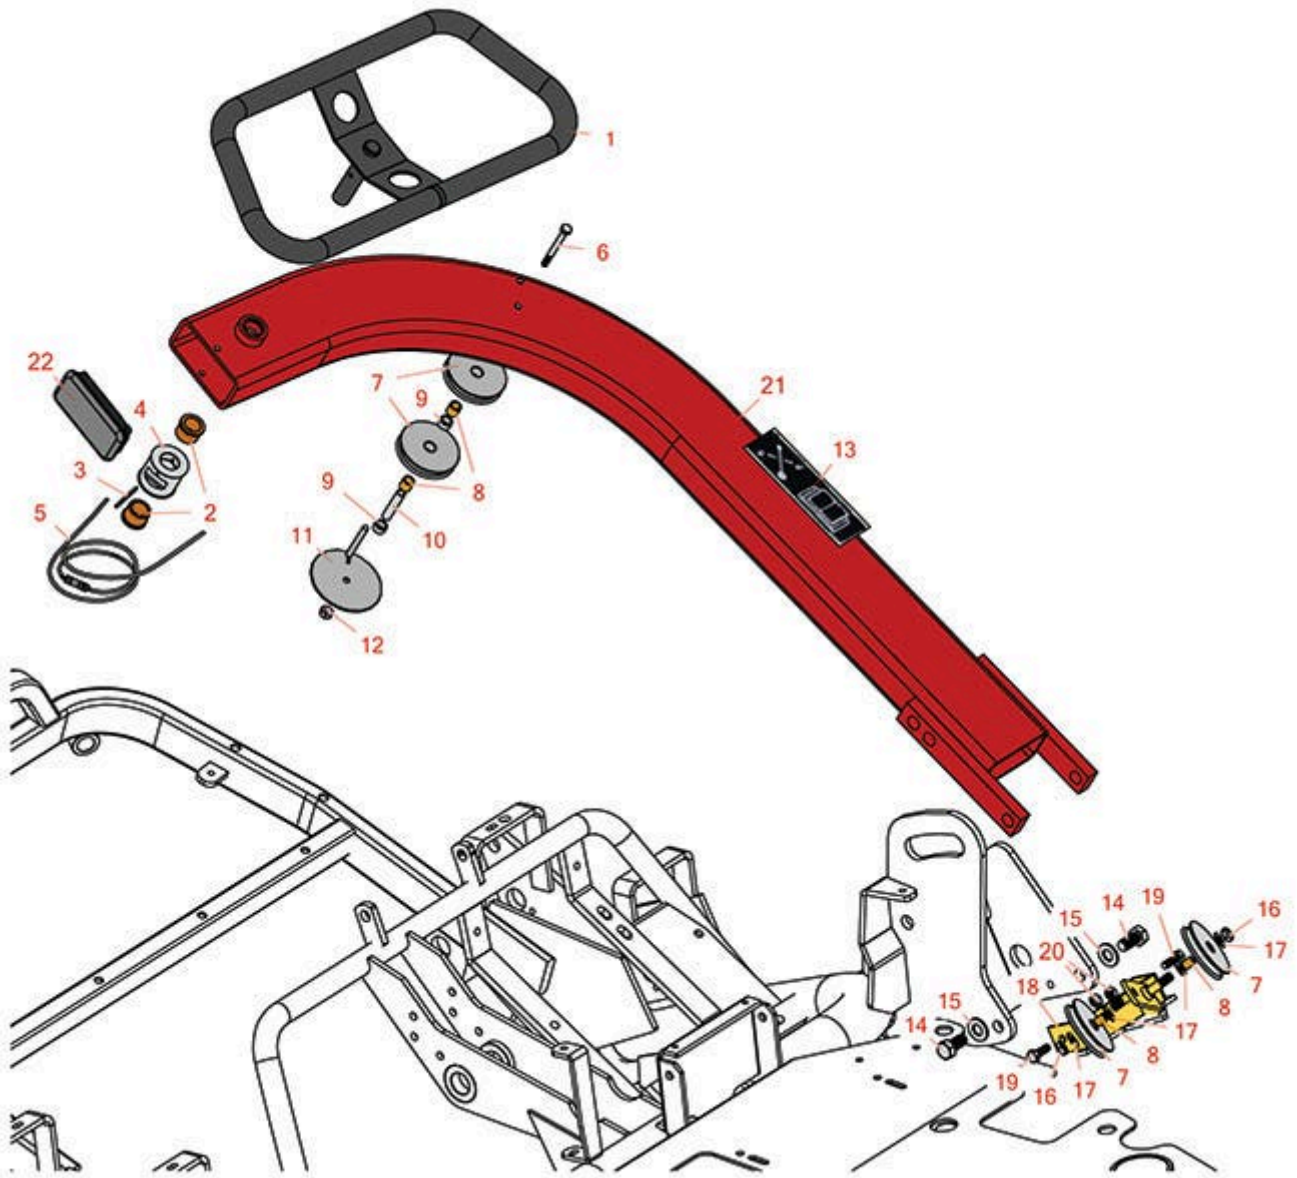

Replaces Toro Greensmaster 3050 Parts

Traction Unit - Model 04351

Steering Arm

All original equipment manufacturers names and part numbers are used for identification purposes only, and we are in no way implying that our products are original equipment parts. Prices subject to change without notice.

Replaces Toro Greensmaster 3050 Parts

Traction Unit - Model 04351

Steering Arm

| Item No | R&R Part No. | OEM Part No. | Description | Qty Req | Order Quantity |
|---------|--------------------|---|----------------------------------|---------|----------------|
| 1 | R49-5900 | 49-5900 | Steering Wheel | 1 | |
| 2 | R256-113 | 256-113 | Bushing - 3/4 ID x 1 1/8 Flange | 2 | |
| 3 | R32121-44 | 32121-44 | Roll Pin - 3/16 x 2 | 1 | |
| 4 | R95-7149 | 95-7149 | Front Steering Pulley | 1 | |
| 5 | R95-5965 | 95-5965 | Cable - Steering Fits 3050 | 1 | |
| 6 | R400124 | 01-178-0420, 20-11-AD, 321-15 | Bolt - Hex HD 1/4-20 x 2-1/2 GR5 | 1 | |
| 7 | R5-2653 | 5-2653 | Pulley - Idler Steering Cable | 4 | |
| 8 | R256-2 | 256-2 | Bushing - Idler Pulley | 4 | |
| 9 | R71-5440 | 71-5440 | Spacer - Steering Pulley | 2 | |
| 10 | R10-7240 | 10-7240 | Spacer - Steering Pulley | 1 | |
| 11 | R95-5959-01 | 95-5959, 95-5959-01 | Pulley - Support - Red | 1 | |
| 12 | R301504 | 2296-42, 301504, 32127-24, 32128-33, 32146-17, 3296-16, 3296-42, 3296-42, 915661P | Locknut - ESNA 1/4-20 | 1 | |
| 13 | R93-8063 | 83-1790, 93-8063 | Decal - Warning Ce | 1 | |