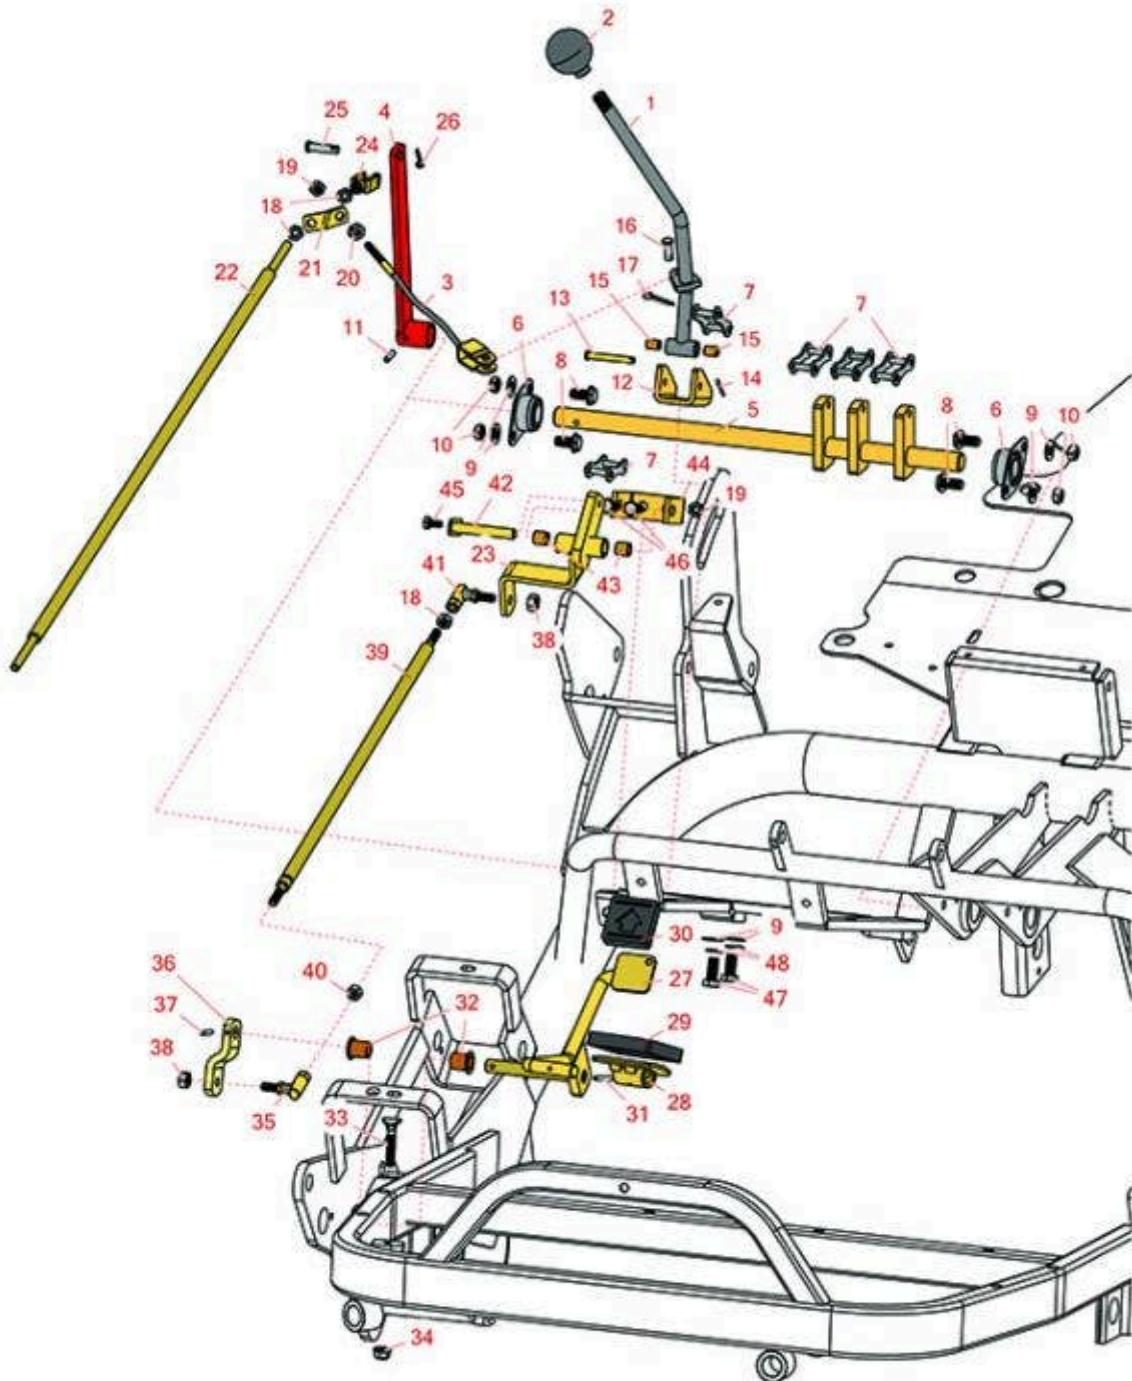

Replaces Toro Greensmaster 3050 Parts

Traction Unit - Model 04351

Traction Control

All original equipment manufacturers names and part numbers are used for identification purposes only, and we are in no way implying that our products are original equipment parts. Prices subject to change without notice.

Replaces Toro Greensmaster 3050 Parts

Traction Unit - Model 04351

Traction Control

Item No	R&R Part No.	OEM Part No.	Description	Qty Req	Order Quantity
1	R93-9934	93-9934, 93-9934-01	Traction Handle	1	
2	R233-48	233-24, 233-48, 30-3370	Knob	1	
3	R93-9937	93-9937	Traction Cable Assy	1	
4	R47-5320-01	47-5320, 47-5320-01	Lever Assy - Traction Control	1	
5	R44-0870	44-0870	Cam Shaft Assy - Traction Control	1	
6	R27-2320	27-2320	Bearing	2	
7	R57-6220	57-6220	Link - Connecting	5	
8	R3234-1	321-11, 3234-1	Bolt - Flanged Serrated Hex HD 3/8-16 x 3/4	4	

Replaces Toro Greensmaster 3050 Parts

Traction Unit - Model 04351

Traction Control

Item No	R&R Part No.	OEM Part No.	Description	Qty Req	Order Quantity
9	R453011	01-166-0100, 01-166-0120, 01-166-0270, 01-166-0500, 01-166-0600, 01-166-0620, 132-4593, 2356-3, 237-12, 24-10-AD, 24-11-AD, 24-11-BD, 24-12-AD, 24-12-BD, 30-9310, 32-8190, 3256-24, 3256-3, 3256-36, 3256-4, 453011, 47-9950, 48-9220, 513458, 7-0052	Washer - Flat 3/8 SAE Y/Zinc	6	
10	R444850	3296-59	Nut - 3/8-16 Jam Center Lock	4	
11	R32121-6	32121-6	Pin - Roll 3/16 x 1-1/4	1	
12	R49-6220	49-6220	Bracket - Arm	1	
13	R1023-3	283-57	Pin - Clevis 1/4 x 1-7/8	1	
14	R1023-4	01-151-0150, 1023-4, 19-6220, 214-14, 215-54, 28-9-D, 3272-4, 3272-6, 513567, 932008P	Pin - Cotter 3/32 x 3/4	1	
15	R256-251	256-251	Bushing	2	