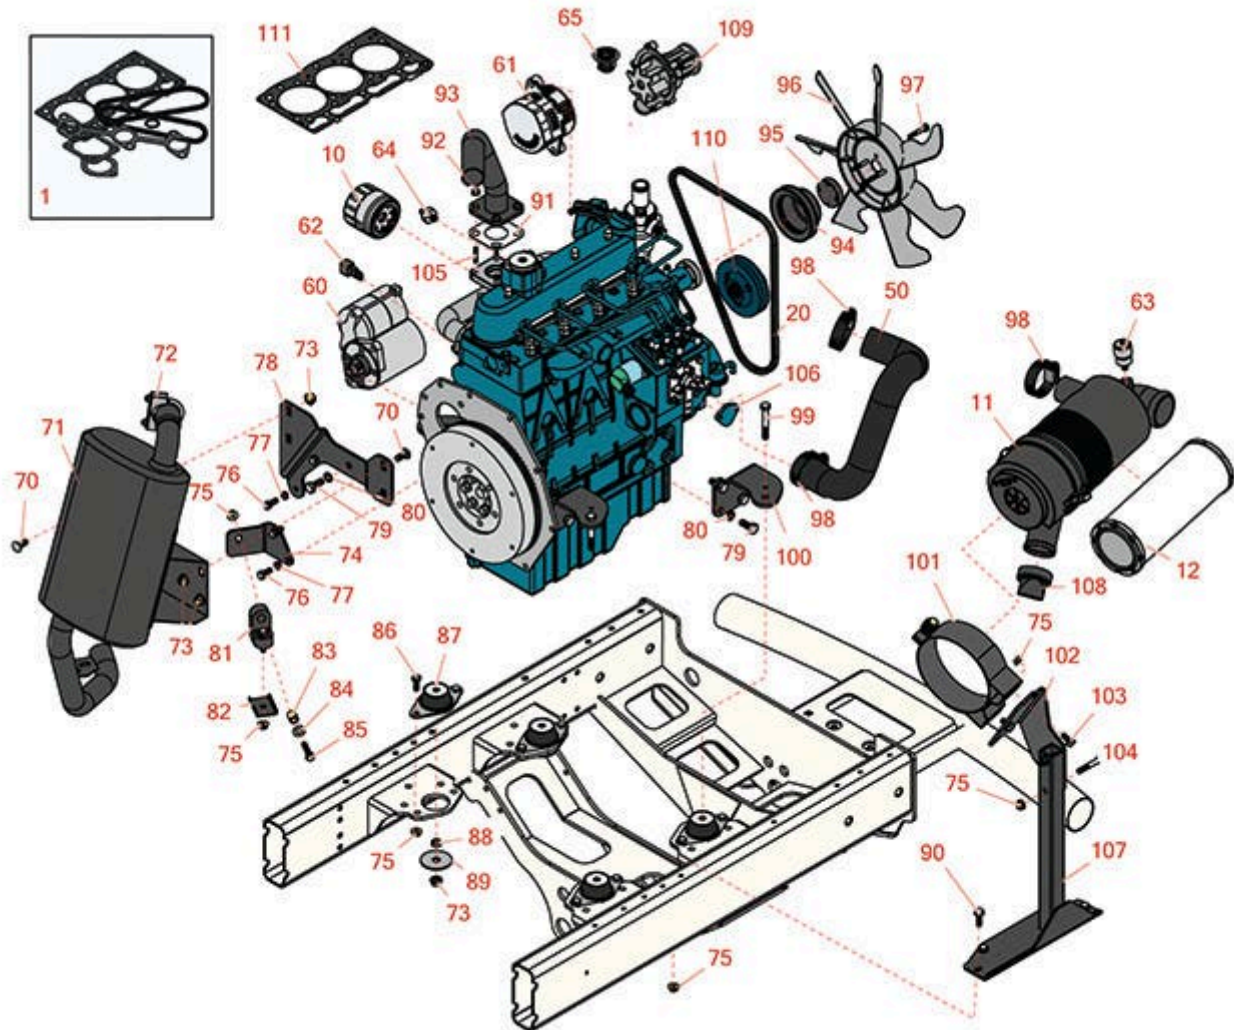

Replaces Toro Reelmaster 5210-D Parts

Traction Unit

Engine Mounting, Intake & Exhaust

All original equipment manufacturers names and part numbers are used for identification purposes only, and we are in no way implying that our products are original equipment parts. Prices subject to change without notice.

Replaces Toro Reelmaster 5210-D Parts

Traction Unit

Engine Mounting, Intake & Exhaust

Item No	R&R Part No.	OEM Part No.	Description	Qty Req	Order Quantity
Overhaul Kits and Service Tools					
1	R107-7848	107-7848	Upper Gasket Kit	1	
Filters					
10	R42-9030	104-5167, 108-3841, 127-0511, 42-9030, 67-4330, 98-9651	Baldwin Oil Filter - Engine	1	
10	RRF10606	108-3841, 67-4330, 98-9651	SilverGuard Oil Filter - 2 3/4" Long	1	
11	R106-5277	106-5277	Air Cleaner Assy	1	
12	R5000919	108-3810, 1083810, 98-9763, 989763	Baldwin Air Filter Element	1	
12	RRF10143	108-3810, 1083810, 98-9763, 989763	SilverGuard Air Filter Element	1	
Belts					
20	RX1628297010	127-0426, 98-9676	Kubota V-Belt	1	
Hoses					
50	R108-1745	108-1745	Hose - Formed	1	
Gauges and Controls					
60	RX3756063010	98-9705	Kubota Starter	1	
61	RX1624164012	98-9474	Kubota Alternator - Assy 40A	1	