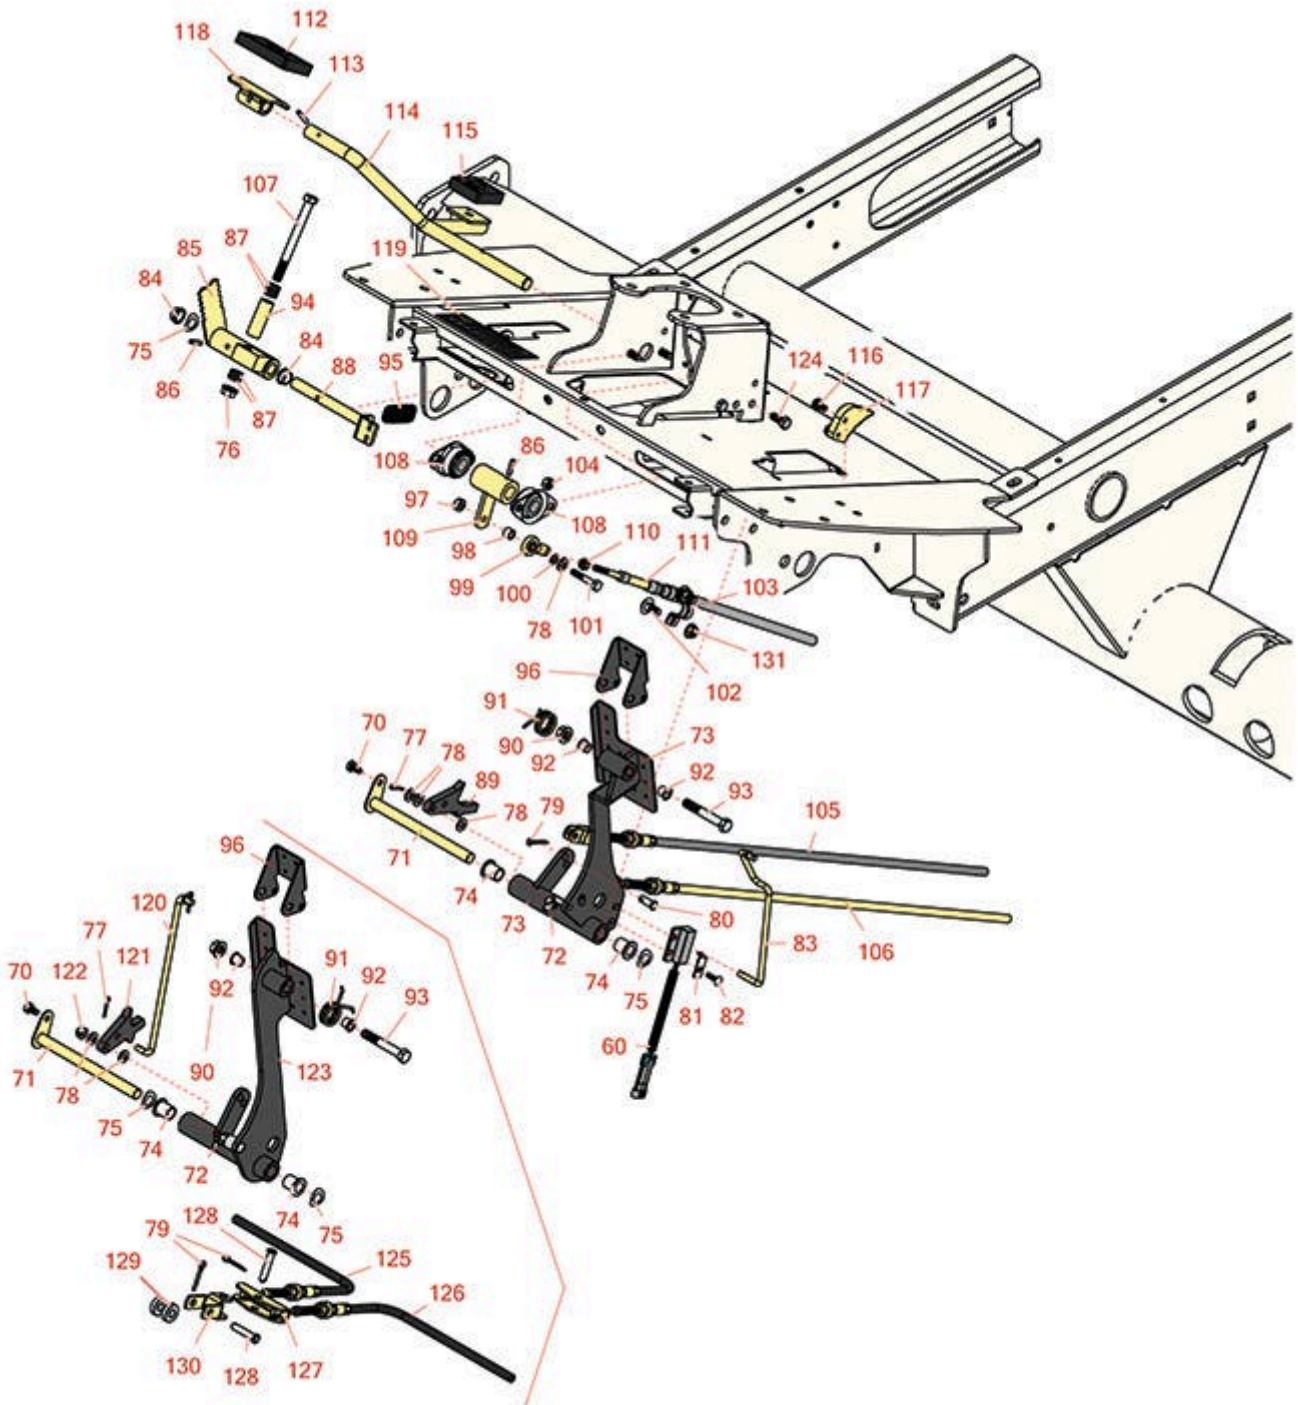

Replaces Toro Reelmaster 5210-D Parts

Traction Unit

Traction & Brake Pedal

Fits 5210 - 5610, 2010 and Up

All original equipment manufacturers names and part numbers are used for identification purposes only, and we are in no way implying that our products are original equipment parts. Prices subject to change without notice.

Replaces Toro Reelmaster 5210-D Parts

Traction Unit

Traction & Brake Pedal

Item No	R&R Part No.	OEM Part No.	Description	Qty Req	Order Quantity
60	R100-1270	100-1270	Sensor - Proximity	1	
<i>Tech Note: Fits 2006-2009:</i>					
70	R12-3270	12-3270, 30-0700, 32104-17, 9266714, Aug-80	Bolt - Hex Washer 1/4-20 x 1/2	1	
71	R104-7179	104-7179, 99-7169	Pivot-Pedal	1	
72	R302-60	302-60	Zerk - Grease 90 Deg.	1	
73	R106-3712-03	106-3712-03	Pedal-Brake	1	
<i>Tech Note: Fits 2006-2009:</i>					
74	R256-155	256-155, 265-155	Bushing - Flanged	2	
75	R110-8982	110-8982	Washer - Spring	2	
76	R3296-39	32127-25, 32128-36, 3290-357, 3296-17, 3296-22, 3296-39, 915663P, 99-7443	Locknut - 3/8-16 Nylon	1	
77	R1023-4	01-151-0150, 1023-4, 19-6220, 214-14, 215-54, 28-9-D, 3272-4, 3272-6, 513567, 932008P	Pin - Cotter 3/32 x 3/4	1	