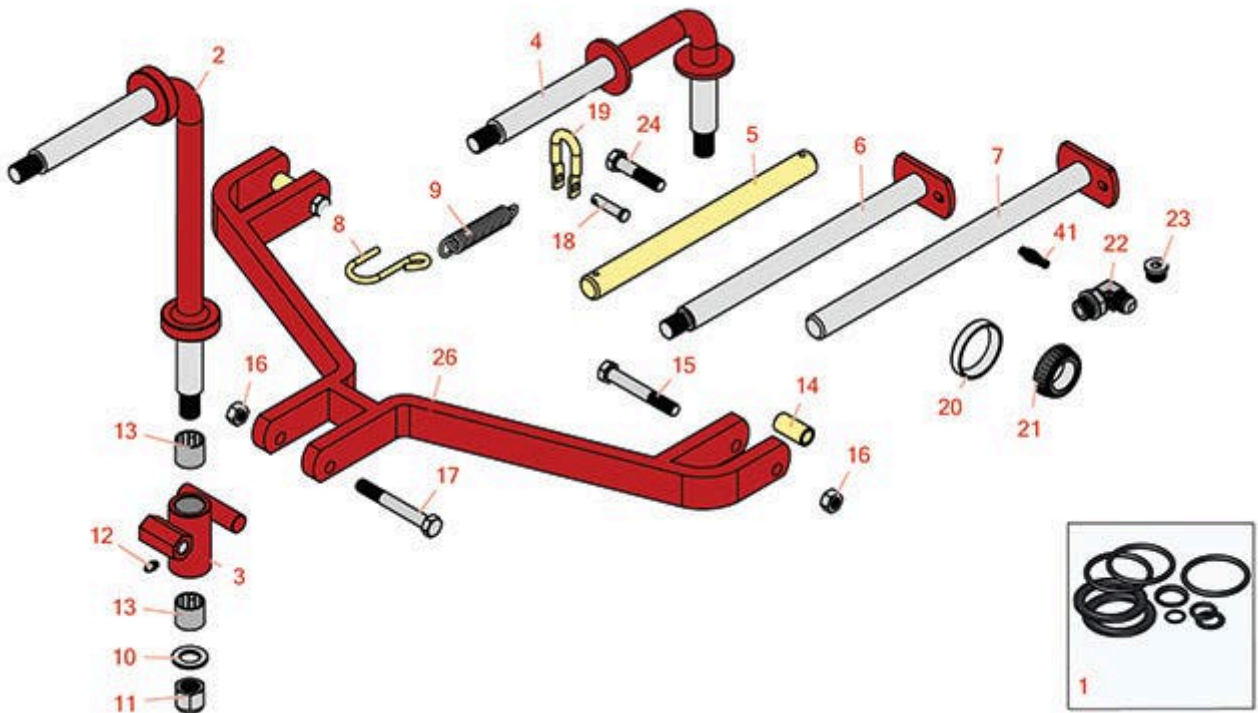

Replaces Toro Reelmaster Fairway

Parts

Transport Frames
Frame Parts

All original equipment manufacturers names and part numbers are used for identification purposes only, and we are in no way implying that our products are original equipment parts. Prices subject to change without notice.

Replaces Toro Reelmaster Fairway

Parts

Transport Frames
Frame Parts

Item No	R&R Part No.	OEM Part No.	Description	Qty Req	Order Quantity
Seal Kits					
1	R22-8720	22-8720	Seal Kit - Fits Hyd Cylinder	1	
Other Parts Available					
2	R28-8720	28-8720, 28-8720-01, Mar-30	Bail - Lift 15 1/2 Long	1	
3	R1-6559	01-651-0020, 1-6559, 3-0255, 6-1030	Housing - w/Bushings	1	
4	R26-8310	26-8310, 26-8310-01	Bail - Lift 6 Long	1	
5	R3-0144	3-0144	Shaft - Lifting Cyl	1	
6	R37-2760	37-2760, 37-2760-01, 8-0390	Pin - Bail Lift 13 5/8	1	
7	R26-8250	26-8250, 26-8250-01	Pin - Lift Arm 14 5/8	1	
8	R3-2198	3-2198	S-Hook - Drawbar	1	
9	R5-1706	5-1706, Mar-83	Spring - Drawbar	1	
10	R3-8448	3-8448	Washer - Lift Bail	2	
11	R3296-50	32153-10, 3296-46, 3296-50	Locknut - 3/4-16 Full Hgt	1	

Replaces Toro Reelmaster Fairway

Parts

Transport Frames
Frame Parts

Item No	R&R Part No.	OEM Part No.	Description	Qty Req	Order Quantity
12	R302-5	21-6010, 302-11, 302-37, 302-47, 302-5, 302-57, 302-58, 302-6, 31-0300, 32-9660, 60-0800, 62-3880, 92-4181	Fitting - Grease	1	
13	R3-0348	3-0348	Bushing	2	
14	R5-1091	5-1091	Spacer - Clamp	2	
15	R325-14	01-150-1720, 01-178-0828, 20-95-AD, 20-95-AGD, 3226-9, 325-14	Bolt - Hex HD 1/2-13 x 3-1/2	2	
16	R32146-13	01-189-0813, 20-8260, 22-15-AJFD, 32146-13, 32153-16, 32153-5, 321653-5	Locknut - 1/2-13	3	
17	R325-17	01-150-0640, 01-150-0850, 01-178-0832, 01-178-0836, 20-97-AGD, 325-17, 325-18, 48-9260	Bolt - Hex Head	1	
18	R283-10	100292, 283-10	Pin - Clevis	1	
19	R5-2942	5-2942	Shackle	1	