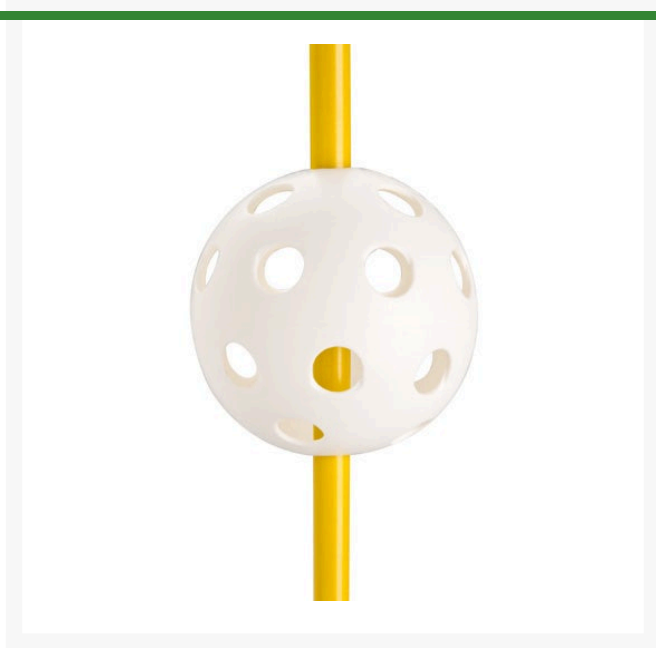

# Pin Placement Marker Ball - White

R403

## Details

High impact plastic marker balls used for Pin Placement Marking.

- High impact plastic
- Economical