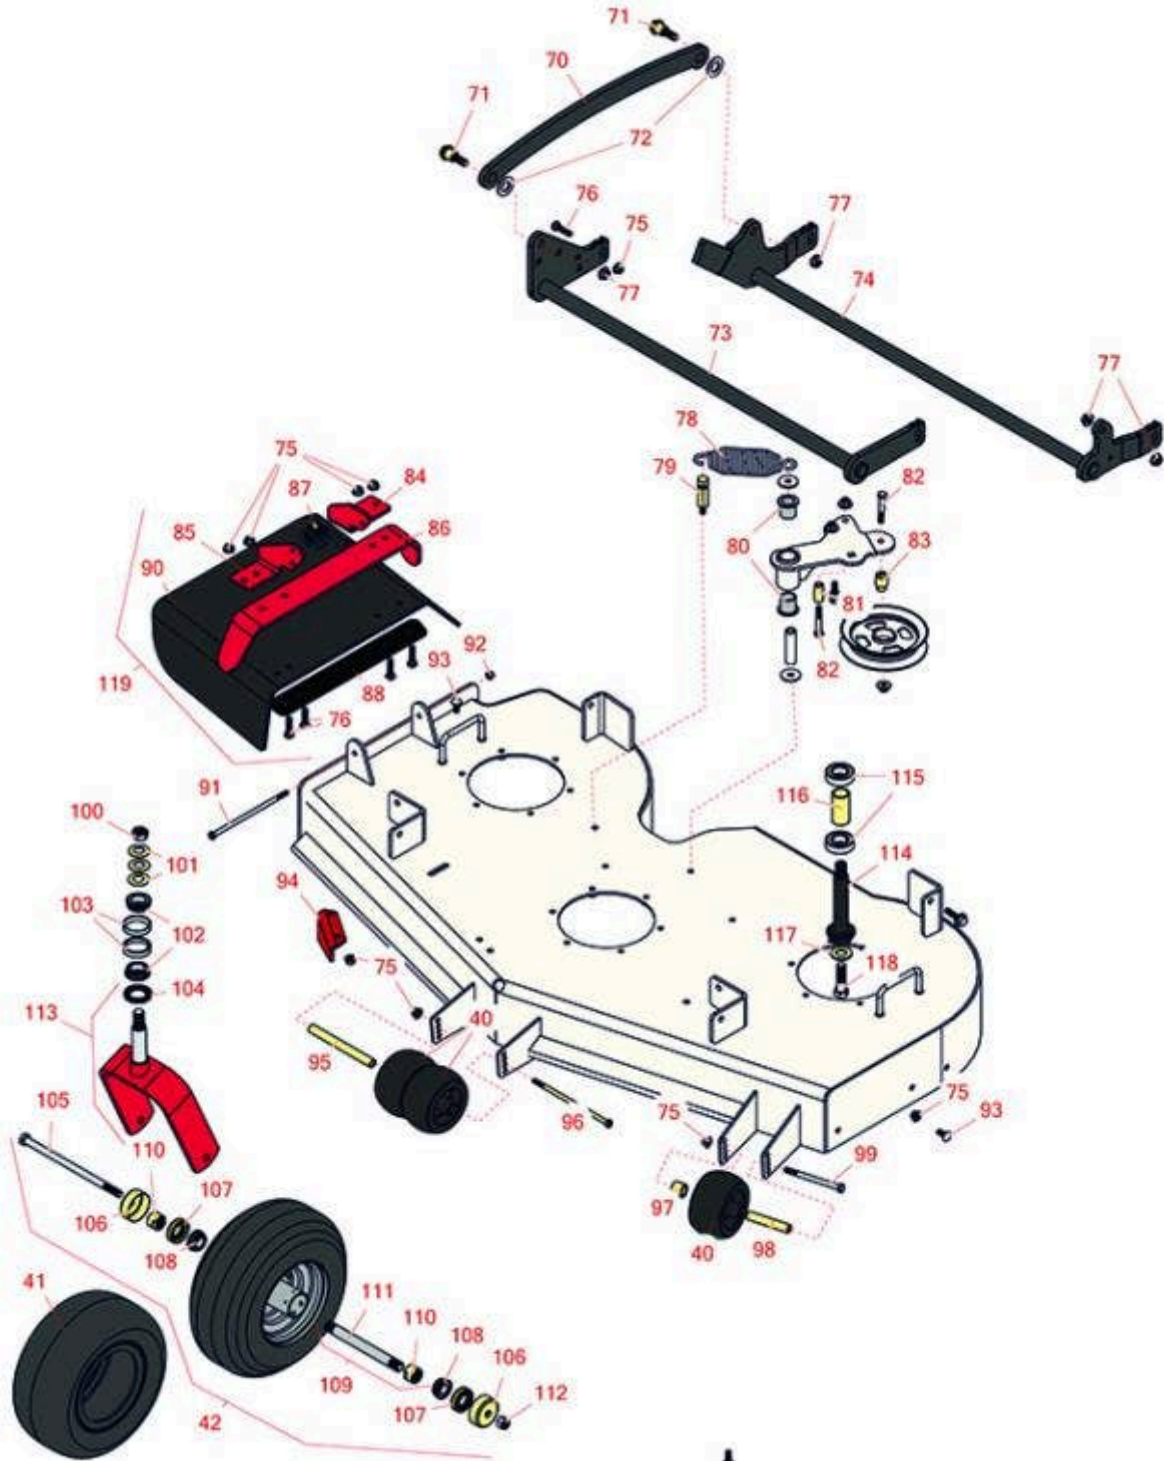

Replaces Toro Z Master 2000 Parts

Zero Turn Mower with 48in Deck - Model 74141
48in Side Discharge Deck

All original equipment manufacturers names and part numbers are used for identification purposes only, and we are in no way implying that our products are original equipment parts. Prices subject to change without notice.

Replaces Toro Z Master 2000 Parts

Zero Turn Mower with 48in Deck - Model 74141

48in Side Discharge Deck

Item No	R&R Part No.	OEM Part No.	Description	Qty Req	Order Quantity
Wheels					
40	R68-2730	1-603299, 68-2730	Wheel - Anti Scalp	3	
41	RCT5120211	1-633002	Tire - 13x5.00-6 Nhs (4 Ply) Carlisle Smooth	2	
42	R127-9540	127-9540	Tire & Wheel - 13x6.50-6 Pneumatic	2	
42	R127-9535	127-9535	Tire & Wheel - 13x5.00-6	2	
Other Parts Available					
70	R116-0797-03	116-0797-03	Link-Lift - Deck	1	
71	R116-0780	116-0780	Bolt - Hx HD Fl Shoulder	2	
72	R453022	01-166-0480, 01-166-1220, 21-3880, 217-21, 30-8550, 30-9110, 3256-28, 3256-44, 46-9030, Mar-71	Washer - 3/4 SAE	2	
73	R126-2475-03	116-2217-03, 126-2475-03	Decklift - Front	1	
74	R116-0459-03	116-0459-03	Lift - Rear Deck	1	
75	R104-8301	104-8301, 104-9301, 109-6658, 133-7570	Locknut - 3/8-16 Nylon Flanged	23	
76	R3231-4	01-157-0440, 01-173-0612, 3231-4	Bolt - Carriage 3/8-16 x 1-1/2	2	
77	R32128-37	32128-37	Nut - 7-16-14 Hx Serr Fl	1	
78	R116-6317	116-0133, 116-6317	Spring - Extension	1	