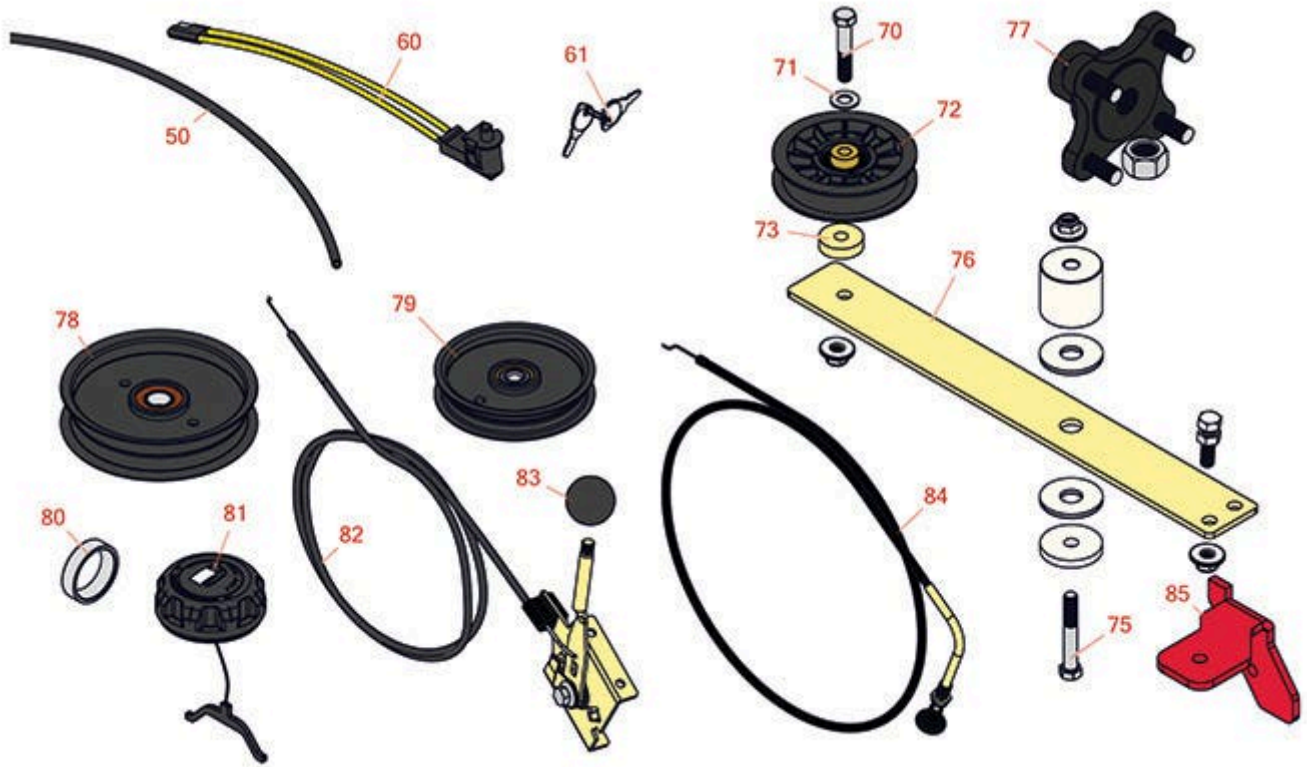

Replaces Toro Z Master 2000 Parts

Zero Turn Mower with 48in Deck - Model 74141
Traction Unit

All original equipment manufacturers names and part numbers are used for identification purposes only, and we are in no way implying that our products are original equipment parts. Prices subject to change without notice.

Replaces Toro Z Master 2000 Parts

Zero Turn Mower with 48in Deck - Model 74141

Traction Unit

Item No	R&R Part No.	OEM Part No.	Description	Qty Req	Order Quantity
---------	--------------	--------------	-------------	---------	----------------

Replaces Toro Z Master 2000 Parts

Zero Turn Mower with 48in Deck - Model 74141

Traction Unit

Item No	R&R Part No.	OEM Part No.	Description	Qty Req	Order Quantity
71	R453011	01-166-0100, 01-166-0120, 01-166-0270, 01-166-0500, 01-166-0600, 01-166-0620, 132-4593, 2356-3, 237-12, 24-10-AD, 24-11-AD, 24-11-BD, 24-12-AD, 24-12-BD, 30-9310, 32-8190, 3256-24, 3256-3, 3256-36, 3256-4, 453011, 47-9950, 48-9220, 513458, 7-0052	Washer - Flat 3/8 SAE Y/Zinc	1	
72	R109-3397	109-3397	Pulley - Idler - Flat 3.5 in	1	
73	R105-7788	105-7788	Spacer .386" x 1 1/4" x .340"	1	
75	R400274	01-178-0626, 112-7161, 3224-11, 400274	Bolt - Hex HD 3/8-16 x 2-1/2 GR5	1	
76	R119-9914	119-9914	Arm-Idler - Hydro	1	
77	R109-5939	109-5939	Hub Kit	2	
78	R1-613098	1-613098	Pulley- Idler	1	
79	R93-1622	93-1622	Idler Pulley - Flat 4 in Dia with .375 Bore	1	

Replaces Toro Z Master 2000 Parts

Zero Turn Mower with 48in Deck - Model 74141

Traction Unit

Item No	R&R Part No.	OEM Part No.	Description	Qty Req	Order Quantity
80	R254-79	01-103-0060, 01-103-0130, 1-633584, 252-106, 254-79, 32-7800, 32-9590	Cup - Bearing	1	
<i>Tech Note: Use R254-79M installation mandrel to properly install race.:</i>					
81	R126-1789	126-1789	Fuel Cap - Ratcheting	1	
82	R110-5727	110-5727	Throttle Control Assy	1	
83	R233-42	1-603175, 120-9752, 233-42, 233-47	Knob	1	
84	R115-2753	115-2753	Choke Control	1	
85	R119-2658-01	119-2658-01	Bracket - Stop - Clutch	1	