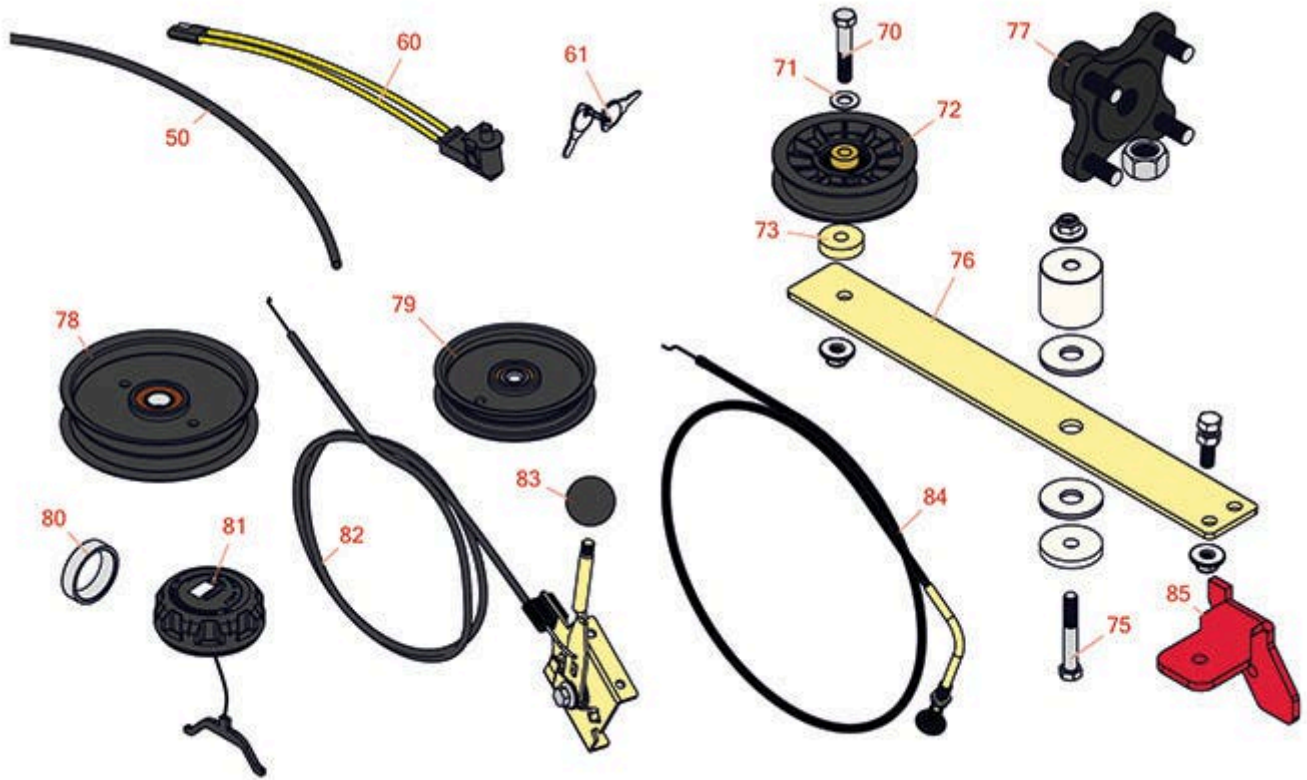

Replaces Toro Z Master 2000 Parts

Zero Turn Mower with 52in Deck - Model 74143
Traction Unit

All original equipment manufacturers names and part numbers are used for identification purposes only, and we are in no way implying that our products are original equipment parts. Prices subject to change without notice.

Replaces Toro Z Master 2000 Parts

Zero Turn Mower with 52in Deck - Model 74143

Traction Unit

Item No	R&R Part No.	OEM Part No.	Description	Qty Req	Order Quantity
---------	--------------	--------------	-------------	---------	----------------

Replaces Toro Z Master 2000 Parts

Zero Turn Mower with 52in Deck - Model 74143

Traction Unit

Item No	R&R Part No.	OEM Part No.	Description	Qty Req	Order Quantity
71	R453011	01-166-0100, 01-166-0120, 01-166-0270, 01-166-0500, 01-166-0600, 01-166-0620, 132-4593, 2356-3, 237-12, 24-10-AD, 24-11-AD, 24-11-BD, 24-12-AD, 24-12-BD, 30-9310, 32-8190, 3256-24, 3256-3, 3256-36, 3256-4, 453011, 47-9950, 48-9220, 513458, 7-0052	Washer - Flat 3/8 SAE Y/Zinc	1	
72	R109-3397	109-3397	Pulley - Idler - Flat 3.5 in	1	
73	R105-7788	105-7788	Spacer .386" x 1 1/4" x .340"	1	
75	R400274	01-178-0626, 112-7161, 3224-11, 400274	Bolt - Hex HD 3/8-16 x 2-1/2 GR5	1	
76	R119-9914	119-9914	Arm-Idler - Hydro	1	
77	R109-5939	109-5939	Hub Kit	2	
78	R1-613098	1-613098	Pulley- Idler	1	
79	R93-1622	93-1622	Idler Pulley - Flat 4 in Dia with .375 Bore	1	

Replaces Toro Z Master 2000 Parts

Zero Turn Mower with 52in Deck - Model 74143

Traction Unit

Item No	R&R Part No.	OEM Part No.	Description	Qty Req	Order Quantity
80	R254-79	01-103-0060, 01-103-0130, 1-633584, 252-106, 254-79, 32-7800, 32-9590	Cup - Bearing	1	
<i>Tech Note: Use R254-79M installation mandrel to properly install race.:</i>					
81	R126-1789	126-1789	Fuel Cap - Ratcheting	1	
82	R110-5727	110-5727	Throttle Control Assy	1	
83	R233-42	1-603175, 120-9752, 233-42, 233-47	Knob	1	
84	R115-2753	115-2753	Choke Control	1	
85	R119-2658-01	119-2658-01	Bracket - Stop - Clutch	1	