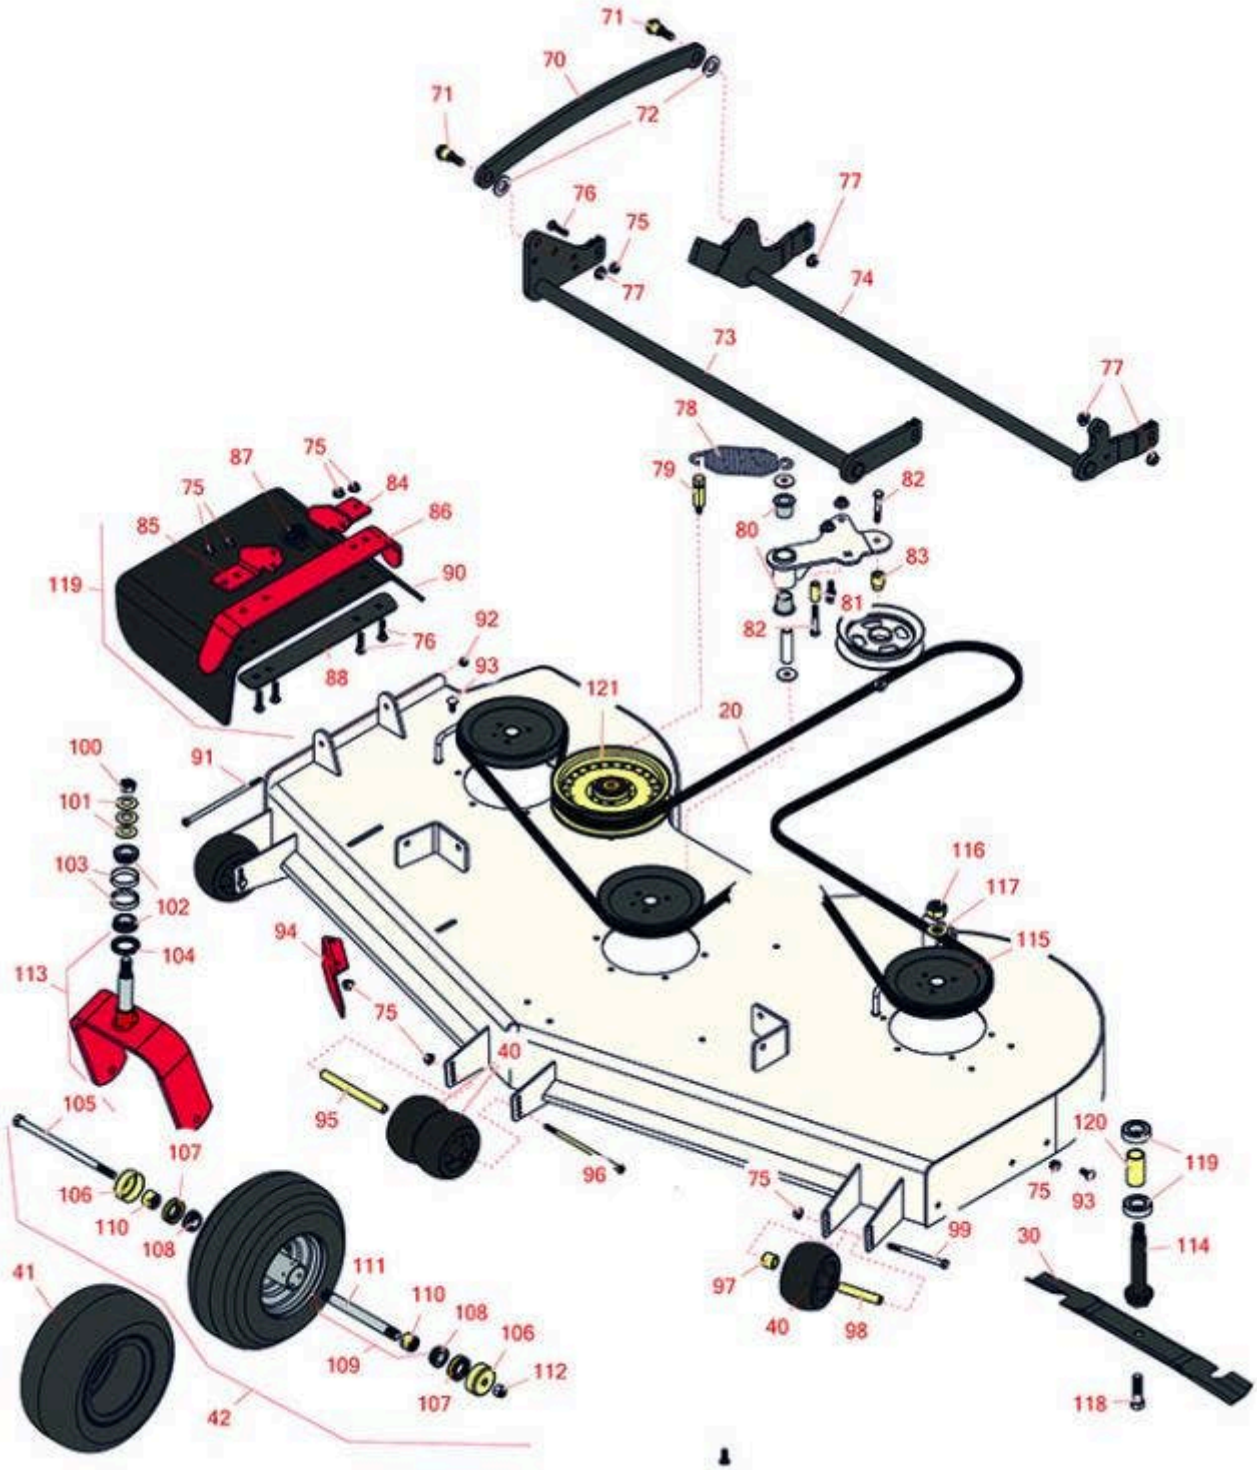

Replaces Toro Z Master 2000 Parts

Zero Turn Mower with 60in Deck - Model 74145
60in Side Discharge Deck

All original equipment manufacturers names and part numbers are used for identification purposes only, and we are in no way implying that our products are original equipment parts. Prices subject to change without notice.

Replaces Toro Z Master 2000 Parts

Zero Turn Mower with 60in Deck - Model 74145

60in Side Discharge Deck

Item No	R&R Part No.	OEM Part No.	Description	Qty Req	Order Quantity
Belts					
20	R114-5858	114-5858	Belt - V - Deck	1	
Blades					
30	R115-9649-03	115-9649-03	Mower Blade - 20.5 in High-Flow	3	
Tires					
40	R68-2730	1-603299, 68-2730	Wheel - Anti Scalp	4	
41	RCT5121861	1-523009, 126-5959	Tire - 13x6.50-6 Nhs (4 Ply) Carlisle Smooth	2	
42	R127-9540	127-9540	Tire & Wheel - 13x6.50-6 Pneumatic	2	
42	R117-0361	117-0361	Wheel & Tire Assy 13x6.50-6 Pneumatic	1	
Other Parts Available					
70	R116-0797-03	116-0797-03	Link-Lift - Deck	1	
71	R116-0780	116-0780	Bolt - Hx HD Fl Shoulder	2	
72	R453022	01-166-0480, 01-166-1220, 21-3880, 217-21, 30-8550, 30-9110, 3256-28, 3256-44, 46-9030, Mar-71	Washer - 3/4 SAE	2	
73	R126-2475-03	116-2217-03, 126-2475-03	Decklift - Front	1	
74	R116-0459-03	116-0459-03	Lift - Rear Deck	1	
75	R104-8301	104-8301, 104-9301, 109-6658, 133-7570	Locknut - 3/8-16 Nylon Flanged	24	