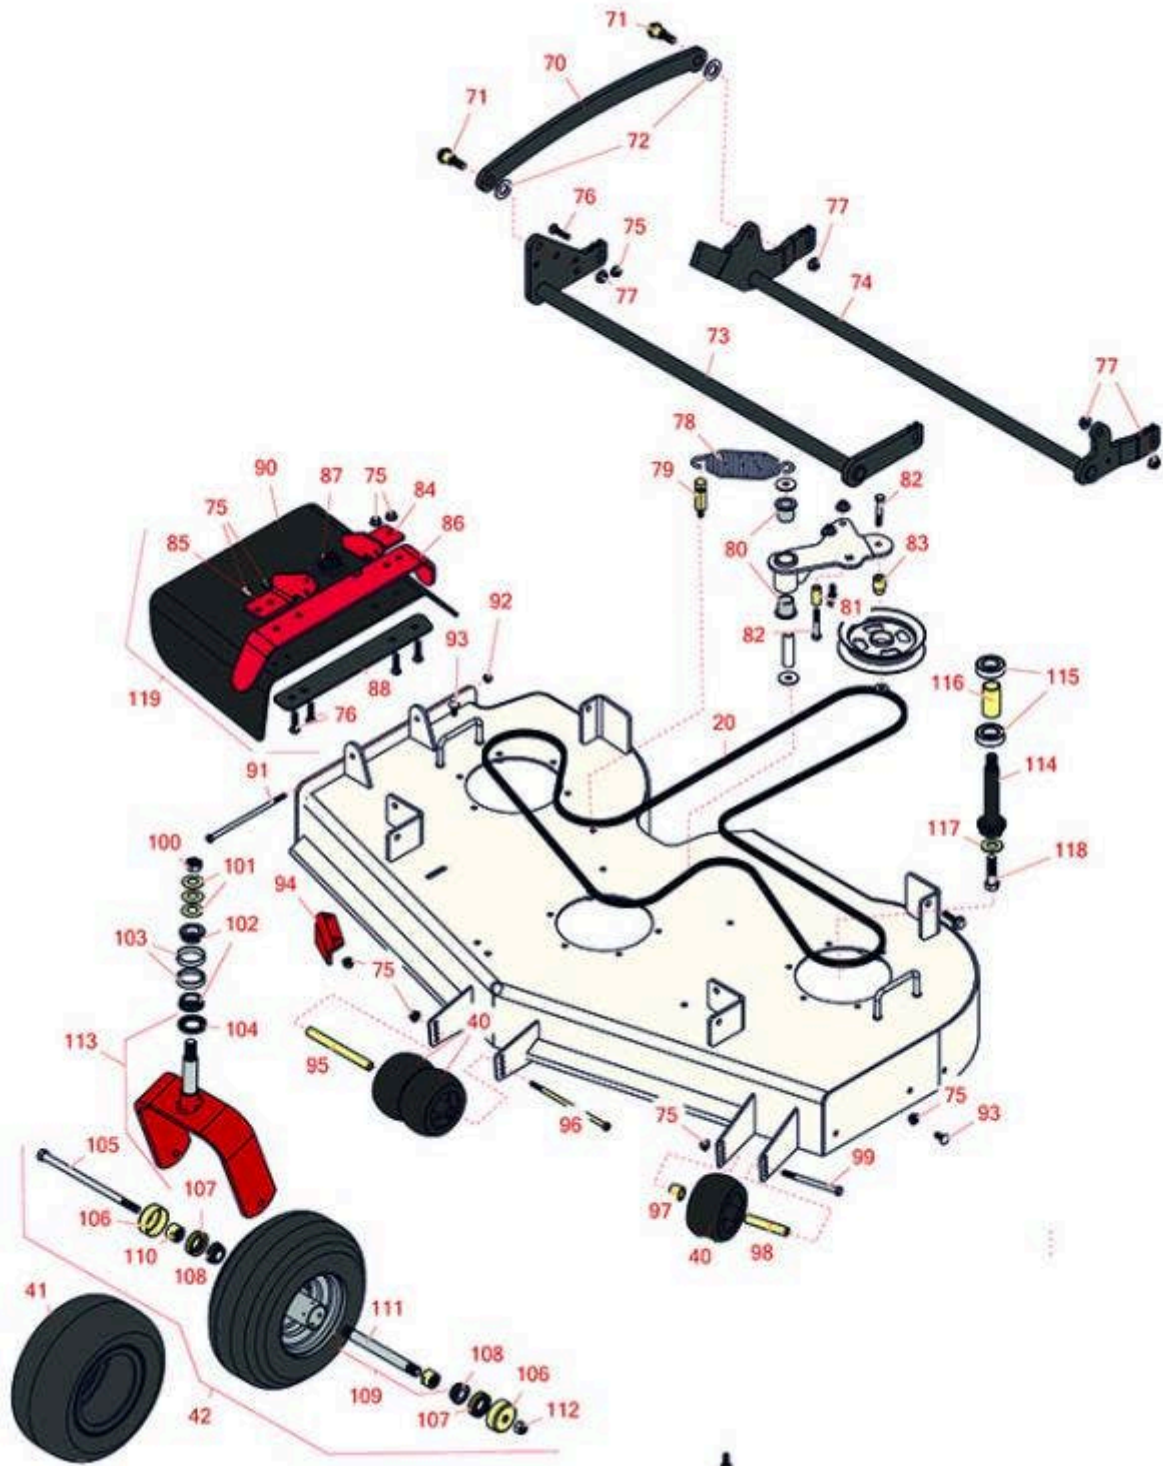

Replaces Toro Z Master 2000 Parts

Zero Turn Mower with 52in Deck - Model 74143
52in Side Discharge Deck

All original equipment manufacturers names and part numbers are used for identification purposes only, and we are in no way implying that our products are original equipment parts. Prices subject to change without notice.

Replaces Toro Z Master 2000 Parts

Zero Turn Mower with 52in Deck - Model 74143

52in Side Discharge Deck

Item No	R&R Part No.	OEM Part No.	Description	Qty Req	Order Quantity
---------	--------------	--------------	-------------	---------	----------------

Replaces Toro Z Master 2000 Parts

Zero Turn Mower with 52in Deck - Model 74143

52in Side Discharge Deck

Item No	R&R Part No.	OEM Part No.	Description	Qty Req	Order Quantity
77	R32128-37	32128-37	Nut - 7-16-14 Hx Serr Fl	1	
78	R116-6317	116-0133, 116-6317	Spring - Extension	1	
79	R114-5867	114-5867	Anchor - Spring - Tall	1	
80	R1-303514	1-303514	Bearing - Flanged	2	
81	R104-0151	104-0151	Spacer	1	
82	R323-11	01-150-1440, 01-178-0618, 20-52-AD, 3224-7, 323-11	Bolt - 3/8-16 x 2 1/4 GR5	2	
83	R112-4212	112-4212	Mount-Pulley	1	
84	R108-4059-01	108-4059-01	Plate-Hinge, Rear	1	
85	R106-3253-01	106-3253-01	Plate-Hinge, Front	1	
86	R106-3246-01	106-3246-01	Deflector	1	
87	R108-4052	108-4052	Spring - Torsion	1	
88	R106-3248-03	106-3248-03	Strap - Discharge	1	
90	R151416	108-5029, 110-0759, 151416	Deflector - Long	1	
91	R322-50	322-50	Bolt - Hx HD 5/16-18 x 7 1/2	1	
92	R3296-47	3296-47	Locknut - 5/16-18 Jam Nyloc	1	
93	R3231-27	3231-27	Bolt - Carriage 3/8-16 x 7/8	6	
94	R107-8541-01	107-8541-01	Baffle - Discharge	1	
95	R98-5967	98-5967	Spacer-Wheel	1	
96	R108-5388	108-5388	Bolt - Hx HD 3/8-16 x 7 1/2	1	