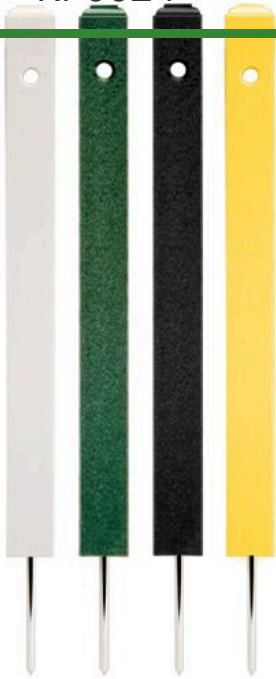

# Rope Stake with Center Hole - 2 x 2 x 24 in RP0024

## Options

Color

Yellow  
White  
Green  
Black