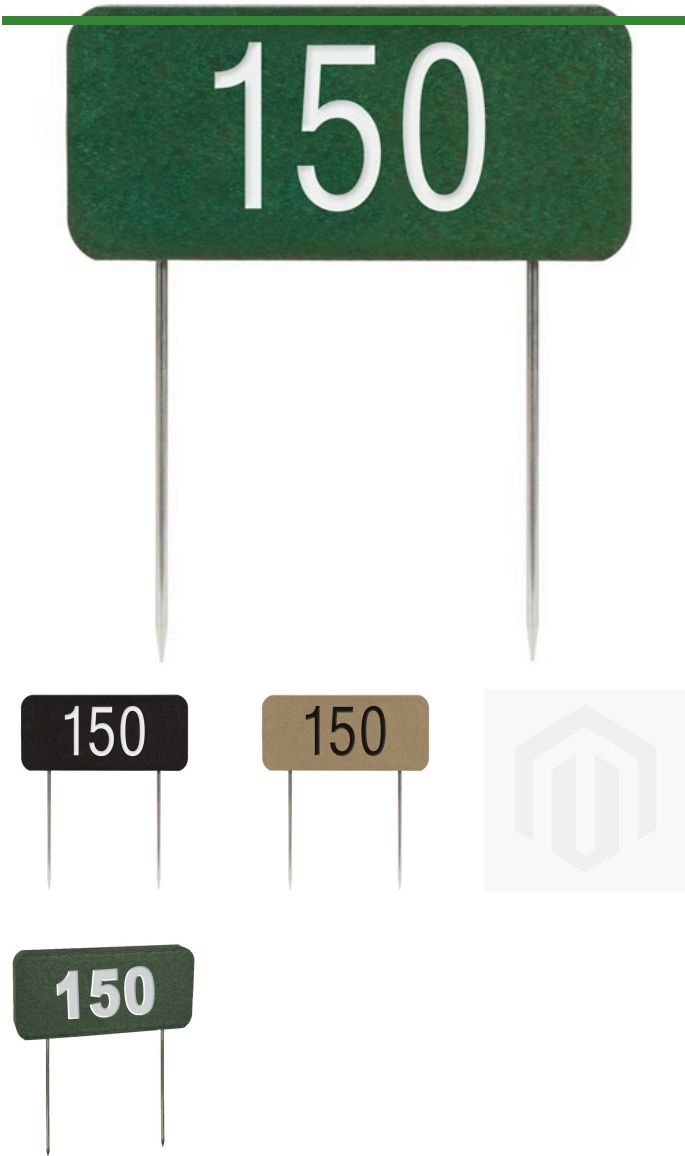

Recycled Lumber Sign "150"

RP92101

Details

Functional, indestructible and maintenance-free! These popular single-sided 2" x 6" x 12" fairway signs are made of 100% recycled plastic for extended life and will not fade, rot, or peel. Chemical and insect resistant. Metal spikes included.

Specifications

Manufacturer R&R Products

Options

Color
Green
Driftwood
Black

Baber Turf Equipment Co.

Unit 6 / 10 Firth Street Auckland, 2113

09 294 6040

<https://baber.rrproducts.com/>