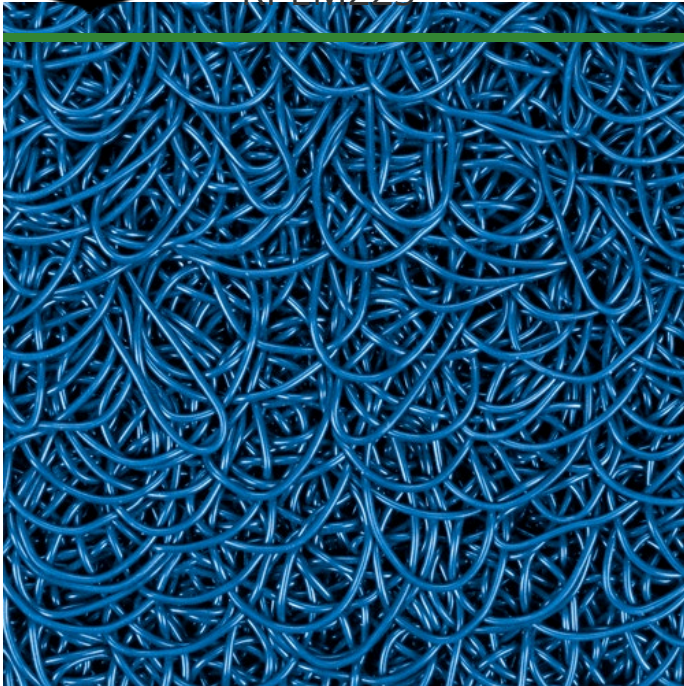

PEM Matting - 2 x 25 Roll

RPEM225

Details

Solve your Softspikes slippage problems! P.E.M. matting provides sure footing and excellent traction, reducing risk of slippage and injury on bridges, steps and walkways. Eliminates golf ball bounce on cart paths and worn pathways. Ideal for beverage areas, tee boxes, clubhouse areas, around greens or fairways. Adhere to concrete, wood, asphalt or steel with silicone or screws. Trims easily with razor knife for custom fitting. Lightweight yet resistant to wind uplift. Water drains through the mat eliminating standing liquids. Moisture evaporates beneath mat reducing algae growth. Cleans easily with sweeping or wash down. UV to resist fading. Weatherability -35F to +180F. Hunter Green or Black. Silicone requirements - 4 tubes/roll for foot traffic, 8 tubes/roll for cart traffic.

- Improves footing in high traffic areas
- Water drains through
- Moisture evaporates beneath mat
- Cleans easily
- Adheres to concrete, wood, asphalt or steel
- Weather and UV resistant
- 24" wide x 25 foot roll

Specifications

Manufacturer

R&R Products

Options

Color

- Sand
- Gray
- Green
- Chocolate Brown
- Blue

Baber Turf Equipment Co.

Unit 6 / 10 Firth Street Auckland, 2113