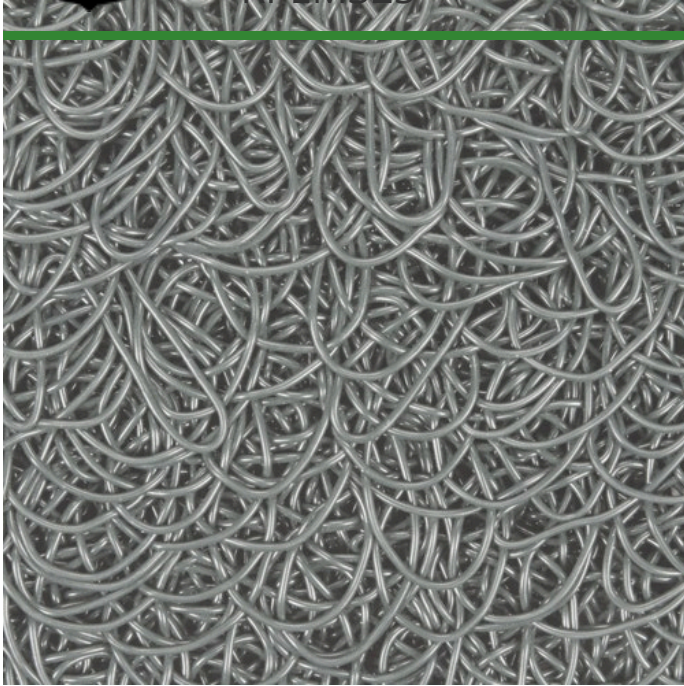

# PEM Matting - 3 x 25 Roll

RPEM325

## Details

Solve your Softspikes slippage problems! P.E.M. matting provides sure footing and excellent traction, reducing risk of slippage and injury on bridges, steps and walkways. Eliminates golf ball bounce on cart paths and worn pathways. Ideal for beverage areas, tee boxes, clubhouse areas, around greens or fairways. Adhere to concrete, wood, asphalt or steel with silicone or screws. Trims easily with razor knife for custom fitting. Lightweight yet resistant to wind uplift. Water drains through the mat eliminating standing liquids. Moisture evaporates beneath mat reducing algae growth. Cleans easily with sweeping or wash down. UV to resist fading. Weatherability -35F to +180F. Hunter Green or Black. Silicone requirements - 4 tubes/roll for foot traffic, 8 tubes/roll for cart traffic.

- Improves footing in high traffic areas
- Water drains through
- Moisture evaporates beneath mat
- Cleans easily
- Adheres to concrete, wood, asphalt or steel
- Weather and UV resistant
- 36" wide x 25 foot roll