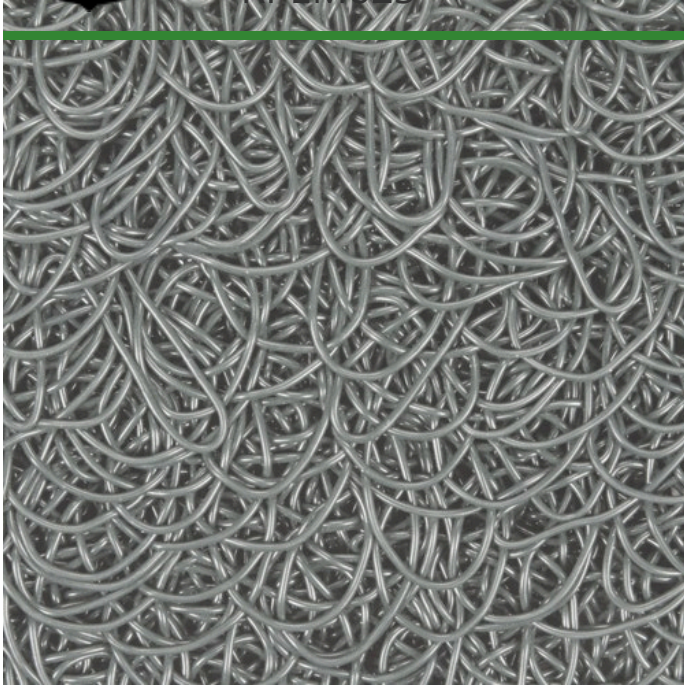

PEM Matting - 6 x 25 Roll

RPEM625

Details

Solve your Softspikes slippage problems! P.E.M. matting provides sure footing and excellent traction, reducing risk of slippage and injury on bridges, steps and walkways. Eliminates golf ball bounce on cart paths and worn pathways. Ideal for beverage areas, tee boxes, clubhouse areas, around greens or fairways. Adhere to concrete, wood, asphalt or steel with silicone or screws. Trims easily with razor knife for custom fitting. Lightweight yet resistant to wind uplift. Water drains through the mat eliminating standing liquids. Moisture evaporates beneath mat reducing algae growth. Cleans easily with sweeping or wash down. UV to resist fading. Weatherability -35F to +180F. Hunter Green or Black. Silicone requirements - 4 tubes/roll for foot traffic, 8 tubes/roll for cart traffic.

- Improves footing in high traffic areas
- Water drains through
- Moisture evaporates beneath mat
- Cleans easily
- Adheres to concrete, wood, asphalt or steel
- Weather and UV resistant
- 72" wide x 25 foot roll

Specifications

Manufacturer

R&R Products

Options

Color

- Gray
- Green
- Chocolate Brown
- Blue
- Black
- Sand

Baber Turf Equipment Co.

Unit 6 / 10 Firth Street Auckland, 2113