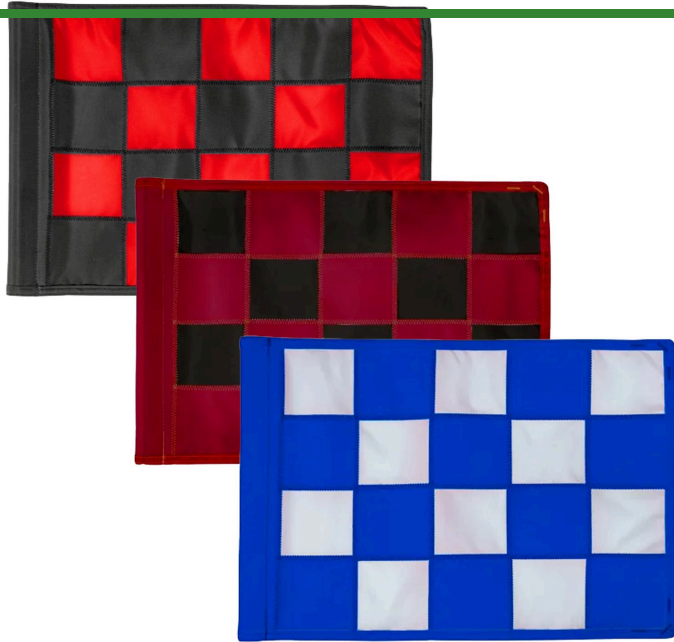

Checkered Practice Green Flag - 9x12

RPF43103

Details

Manufactured in our own sewing facility in the USA to insure superior quality, the 9" x 12" practice green flags are available in a rainbow of vibrant colors. Excellent craftsmanship with double lock-stitch hems and bar-tacked corners for added strength. The durable 400 denier nylon provides extended life. Sold each, so you can order a set and spare!

Specifications

Manufacturer R&R Products

Options

Flag Color	Red White Black Yellow
Accent Color	Navy Blue Pink Emerald Green Maroon Red Black Royal Blue Yellow Orange Purple